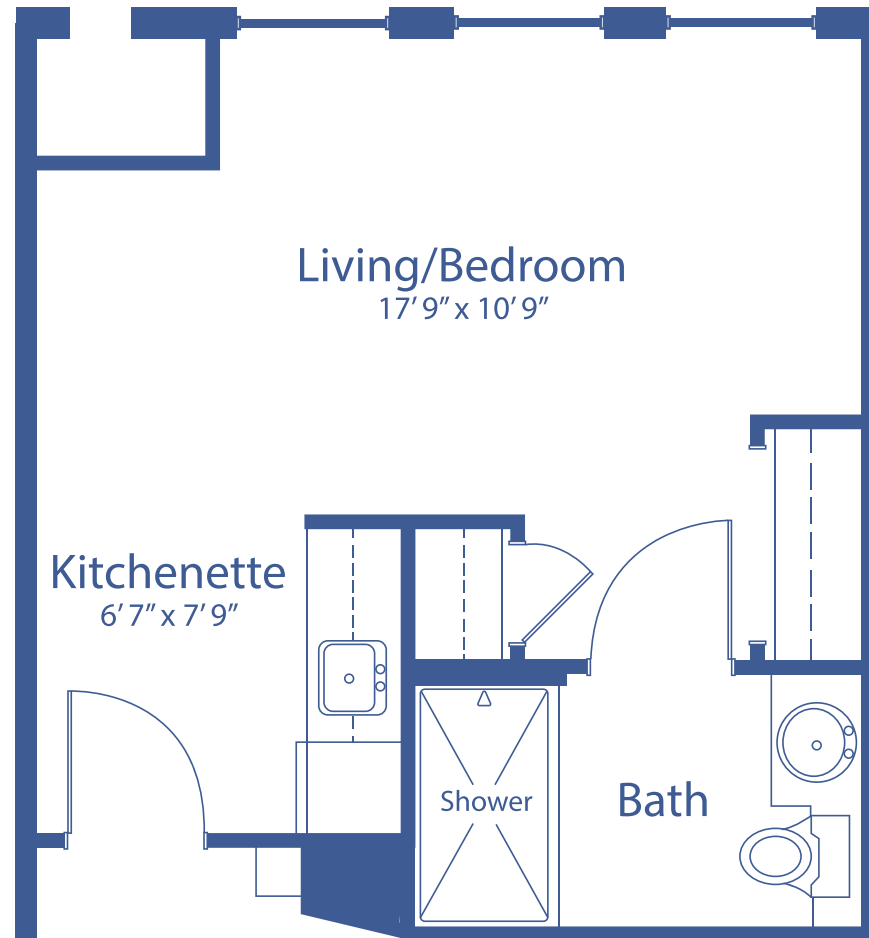

# THE FRISCO

ALCOVE / 227 SQUARE FEET

Floor plans may vary slightly and are not to scale.

# THE HAMPTON

ONE-BEDROOM / 440 SQUARE FEET

Floor plans may vary slightly and are not to scale.

# THE WOODLAND

ONE-BEDROOM GRAND / 554 SQUARE FEET

Floor plans may vary slightly and are not to scale.