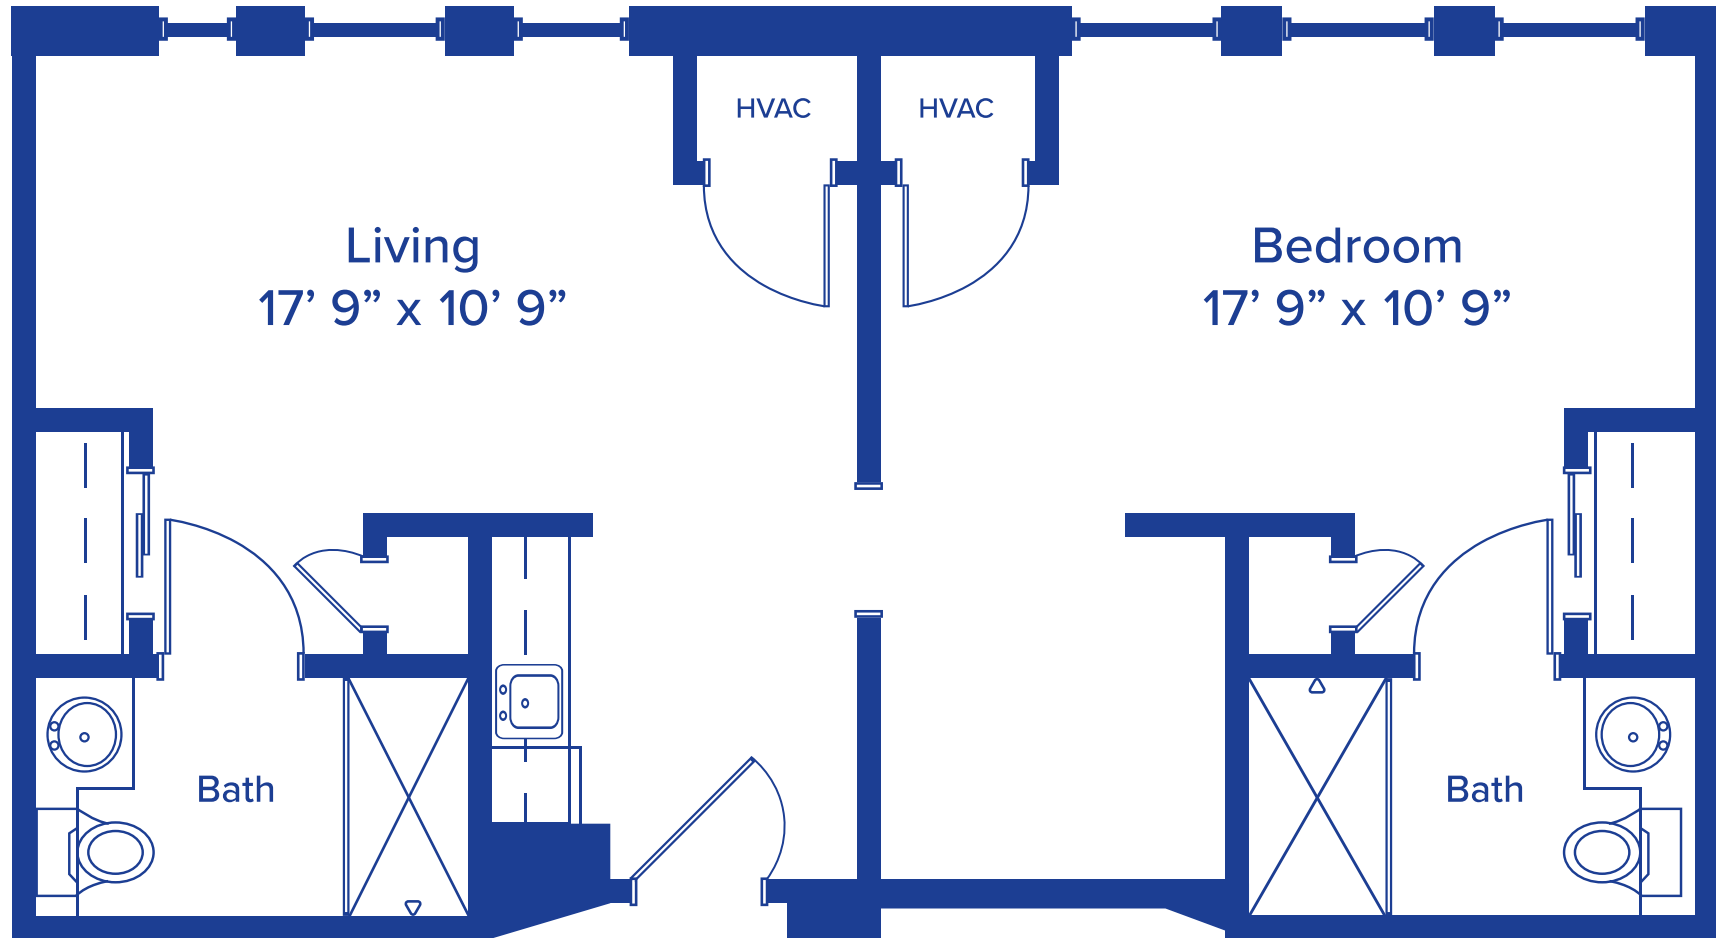

# THE FRISCO

ALCOVE / 227 SQUARE FEET

Floor plans may vary slightly and are not to scale.

# THE HAMPTON

ONE-BEDROOM / 440 SQUARE FEET

Floor plans may vary slightly and are not to scale.

# THE WOODLAND

ONE-BEDROOM GRAND / 554 SQUARE FEET

Floor plans may vary slightly and are not to scale.