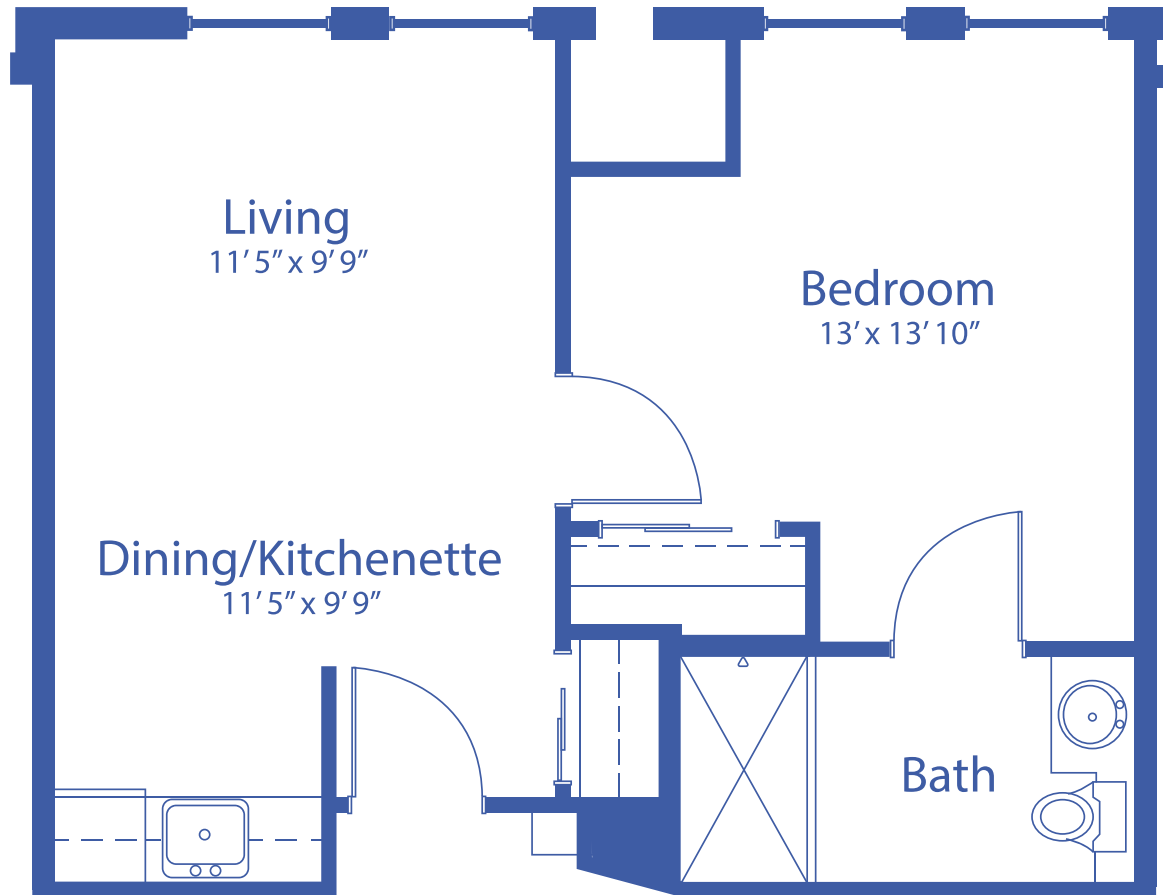

# THE FRISCO

ALCOVE / 227 SQUARE FEET

Floor plans may vary slightly and are not to scale.

# THE HAMPTON

ONE-BEDROOM / 440 SQUARE FEET

Floor plans may vary slightly and are not to scale.

# THE WOODLAND

ONE-BEDROOM GRAND / 554 SQUARE FEET

Floor plans may vary slightly and are not to scale.