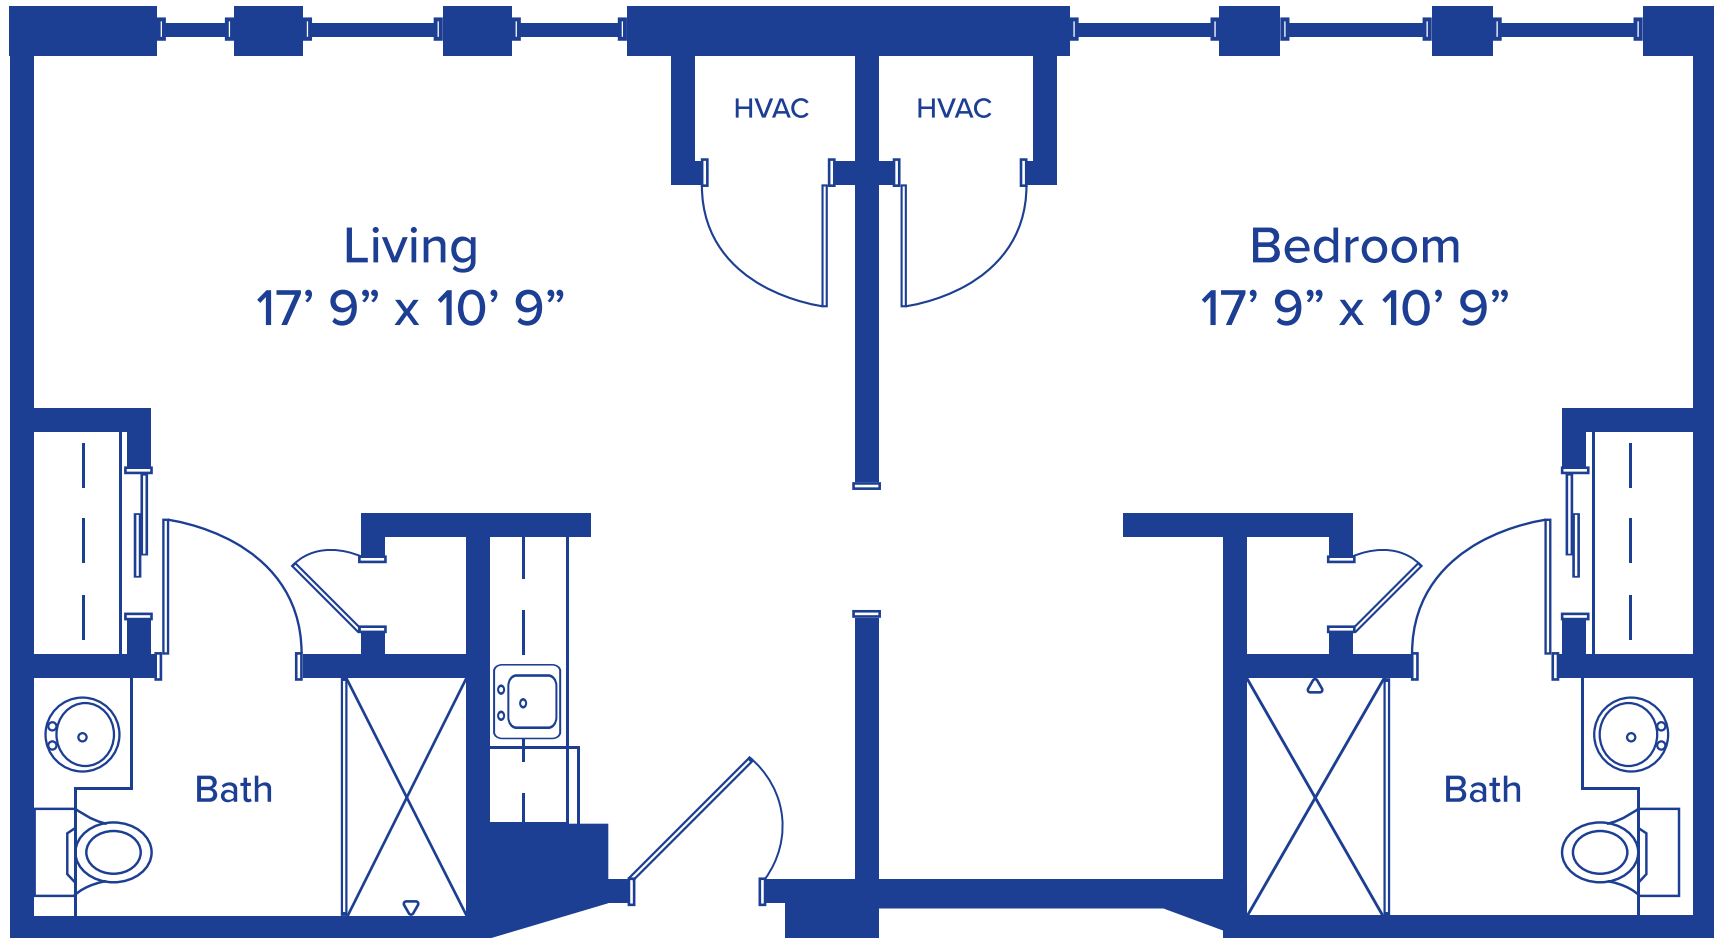

THE WOODLAND

ONE-BEDROOM GRAND / 554 SQUARE FEET

Floor plans may vary slightly and are not to scale.