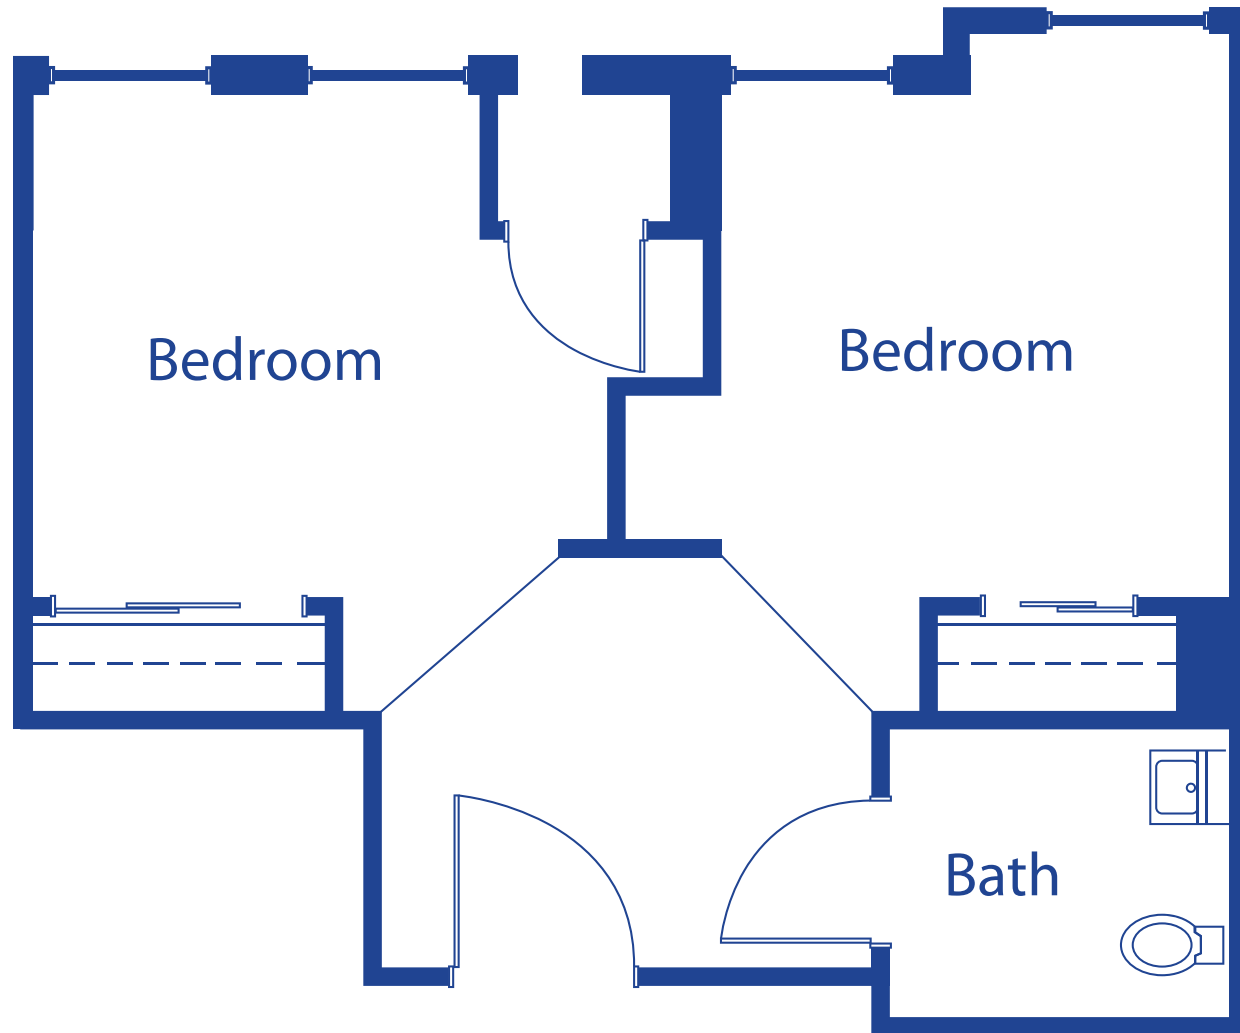

PRIVATE RESIDENCE

Floor plans may vary slightly and are not to scale.

SEMI-PRIVATE RESIDENCE

Floor plans may vary slightly and are not to scale.

17500 W 119TH ST, OLATHE, KS • WWW.ABERDEENVILLAGE.COM

ABERDEEN VILLAGE