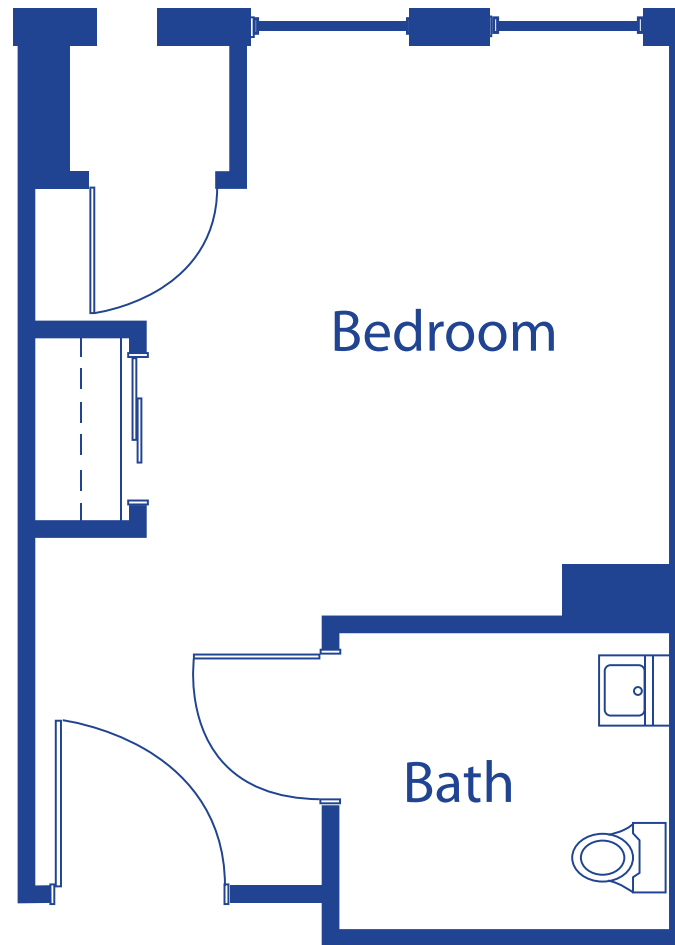

PRIVATE RESIDENCE

Floor plans may vary slightly and are not to scale.

SEMI-PRIVATE RESIDENCE

Floor plans may vary slightly and are not to scale.

17500 W 119TH ST, OLATHE, KS • WWW.ABERDEENVILLAGE.COM

ABERDEEN VILLAGE