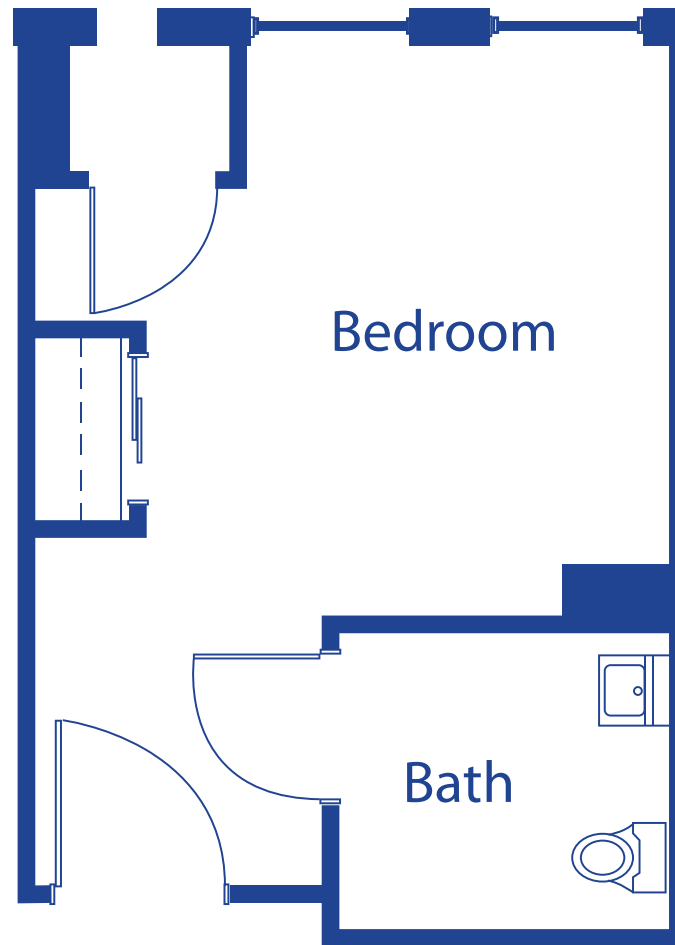

# PRIVATE RESIDENCE

*Floor plans may vary slightly and are not to scale.*

17500 W 119TH ST, OLATHE, KS • [WWW.ABERDEENVILLAGE.COM](http://WWW.ABERDEENVILLAGE.COM)

**ABERDEEN VILLAGE**

A PMMA COMMUNITY