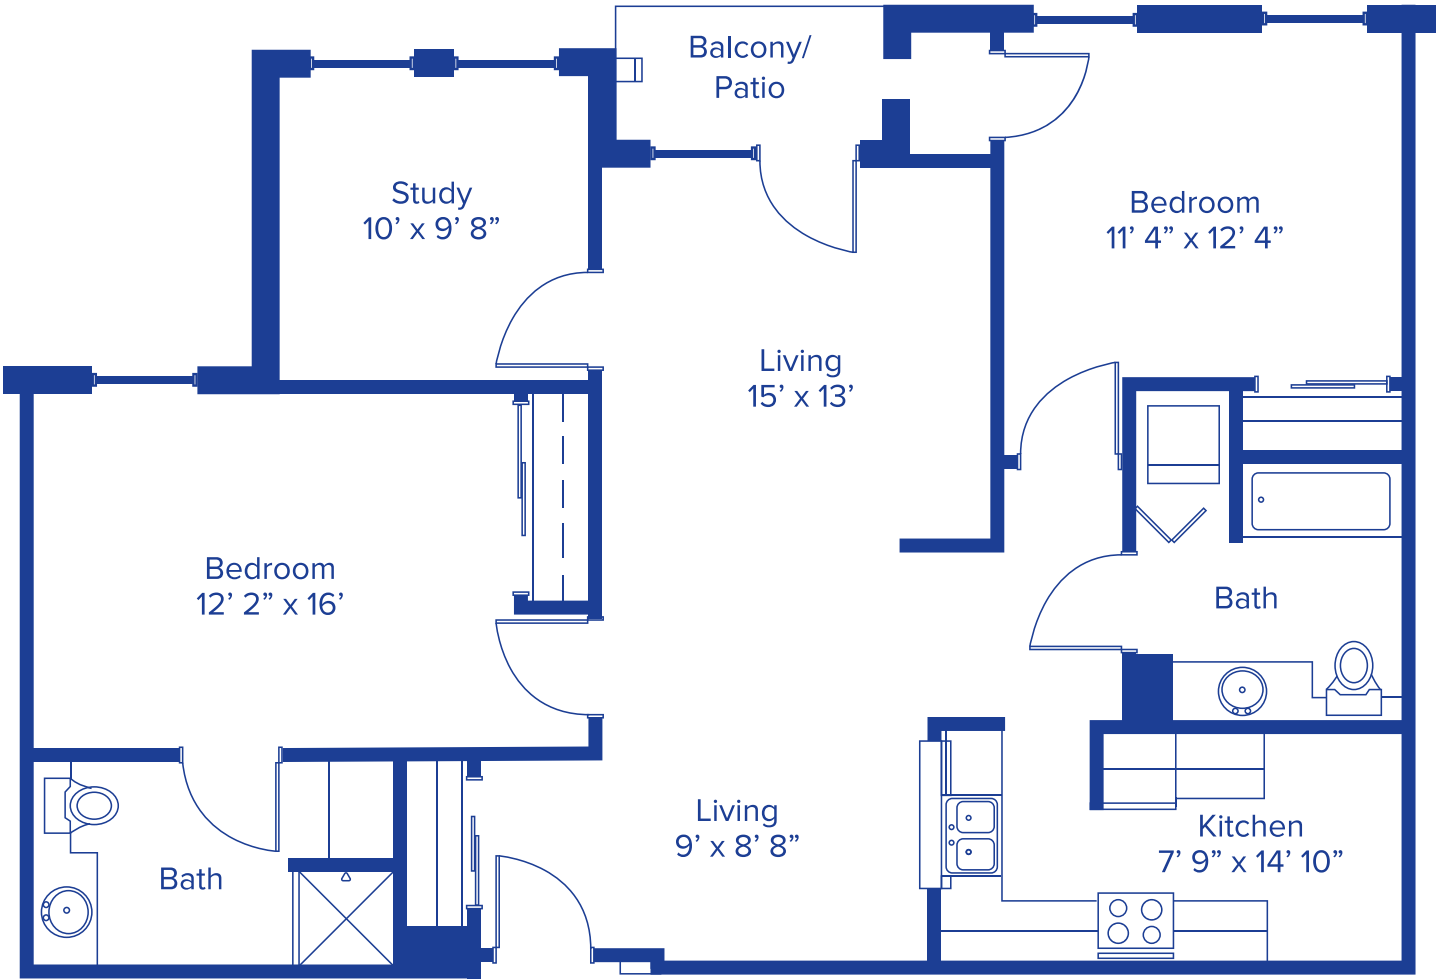

THE HYCREST

TWO-BEDROOM GRAND / 1,215 SQUARE FEET SQUARE FEET

Floor plans may vary slightly and are not to scale.

17500 W 119TH ST, OLATHE, KS • WWW.ABERDEENVILLAGE.COM

ABERDEEN VILLAGE®

A PMMA COMMUNITY