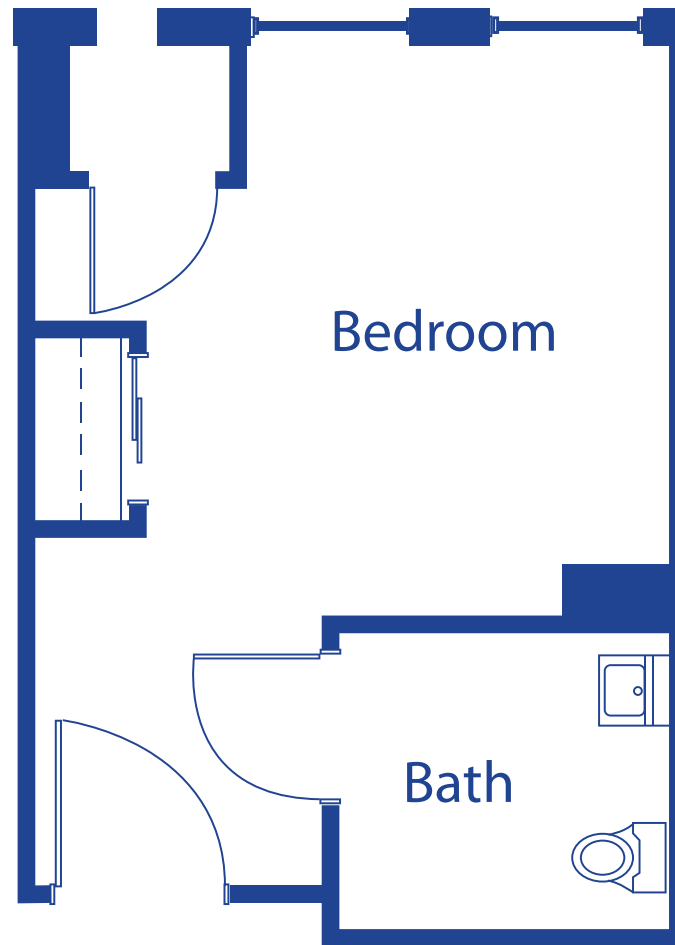

## MEMORY CARE

*Floor plans may vary slightly and are not to scale.*

17500 W 119TH ST, OLATHE, KS • [WWW.ABERDEENVILLAGE.COM](http://WWW.ABERDEENVILLAGE.COM)

**ABERDEEN VILLAGE**

A PMMA COMMUNITY