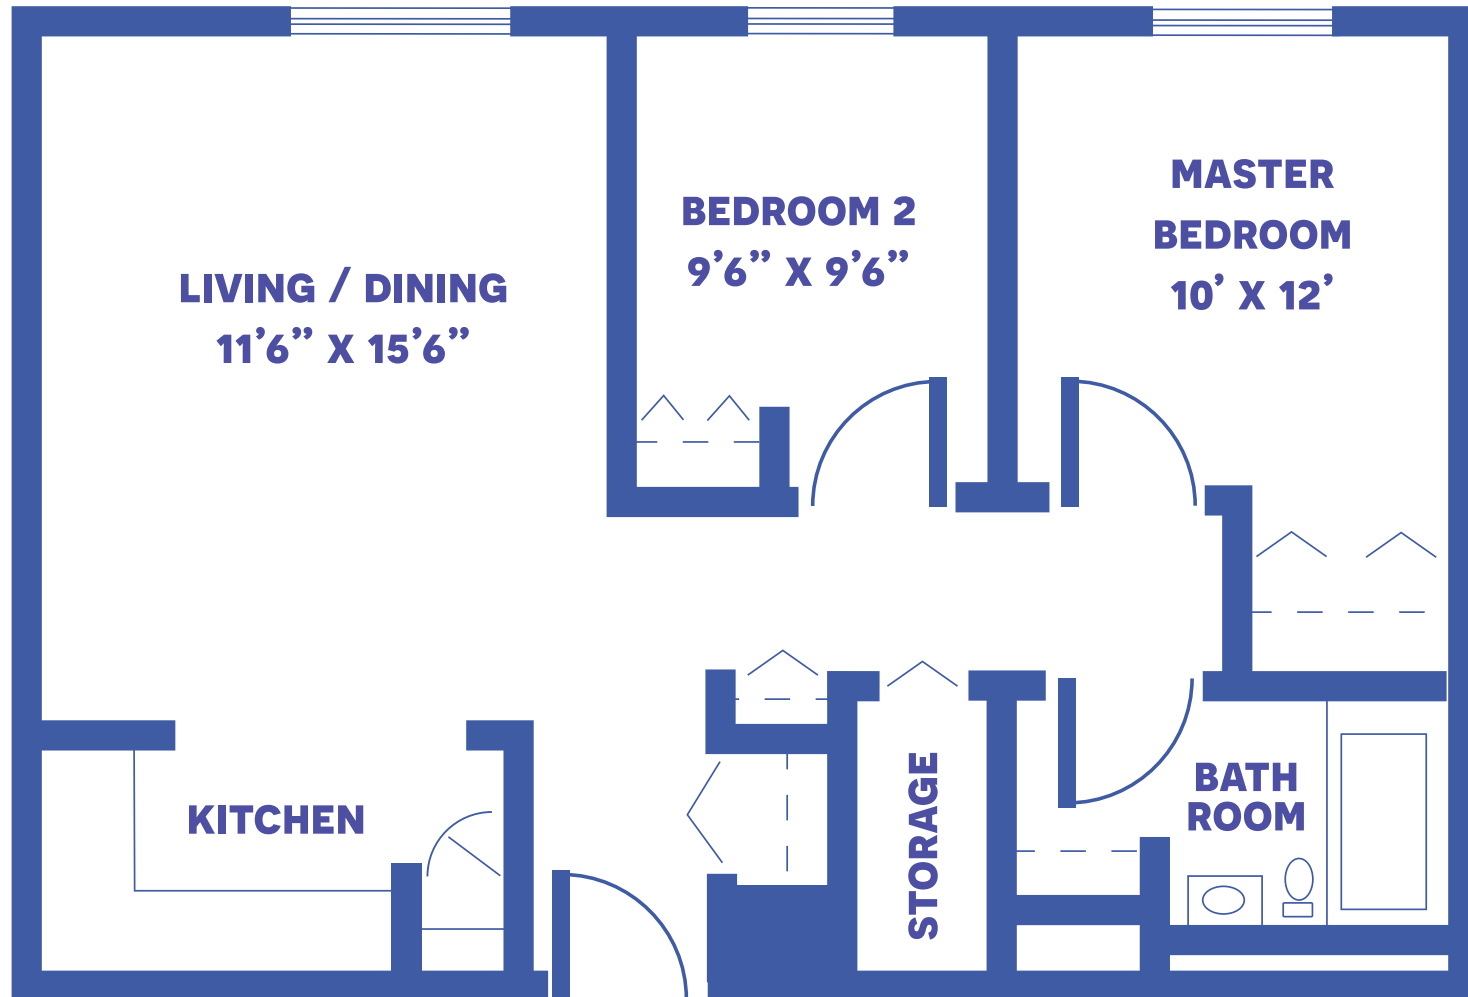

THE WINTON

STUDIO / 395 SQUARE FEET

Floor plans may vary slightly and are not to scale.

THE PARIS

ONE BEDROOM / 550 SQUARE FEET

Floor plans may vary slightly and are not to scale.

THE CHEROKEE

2 BEDROOM / 705 SQUARE FEET

Floor plans may vary slightly and are not to scale.