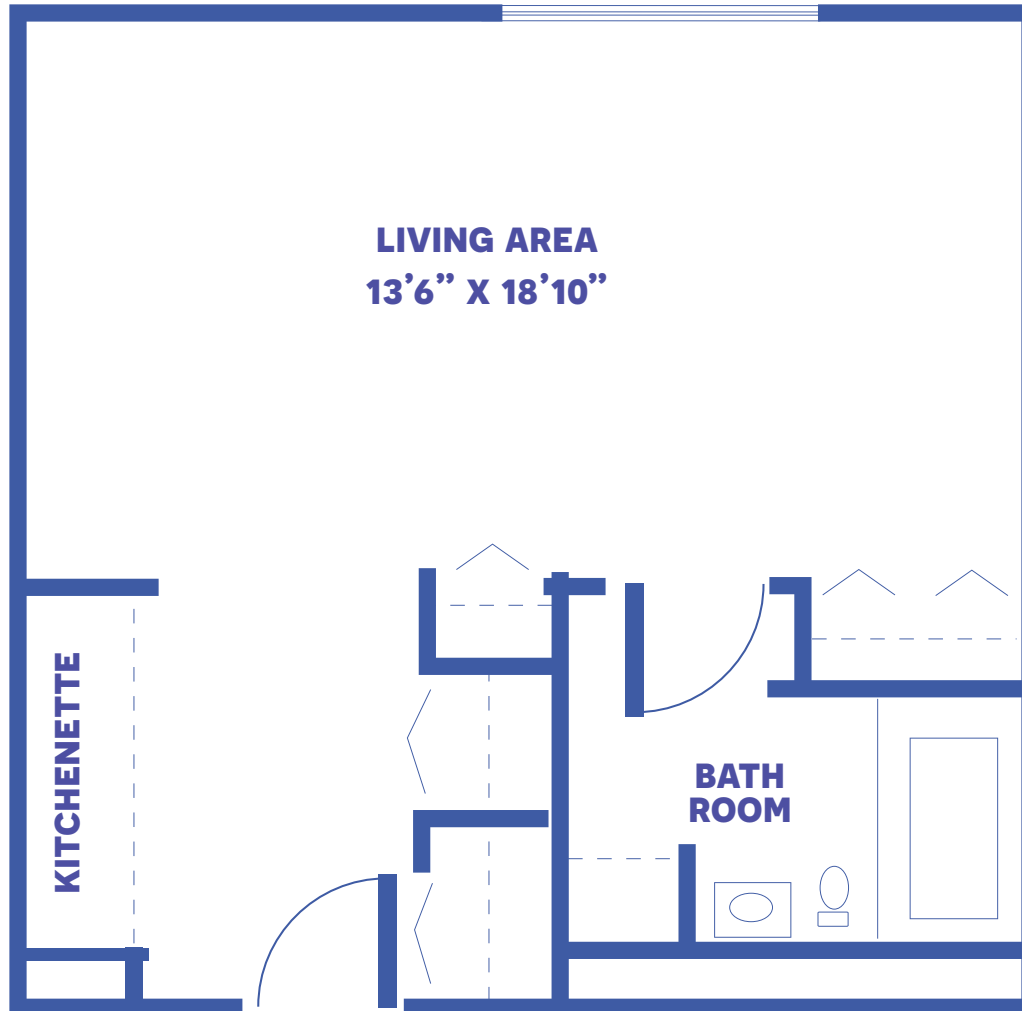

THE WINTON

STUDIO / 395 SQUARE FEET

Floor plans may vary slightly and are not to scale.

THE PARIS

ONE BEDROOM / 550 SQUARE FEET

Floor plans may vary slightly and are not to scale.

THE CHEROKEE

2 BEDROOM / 705 SQUARE FEET

Floor plans may vary slightly and are not to scale.