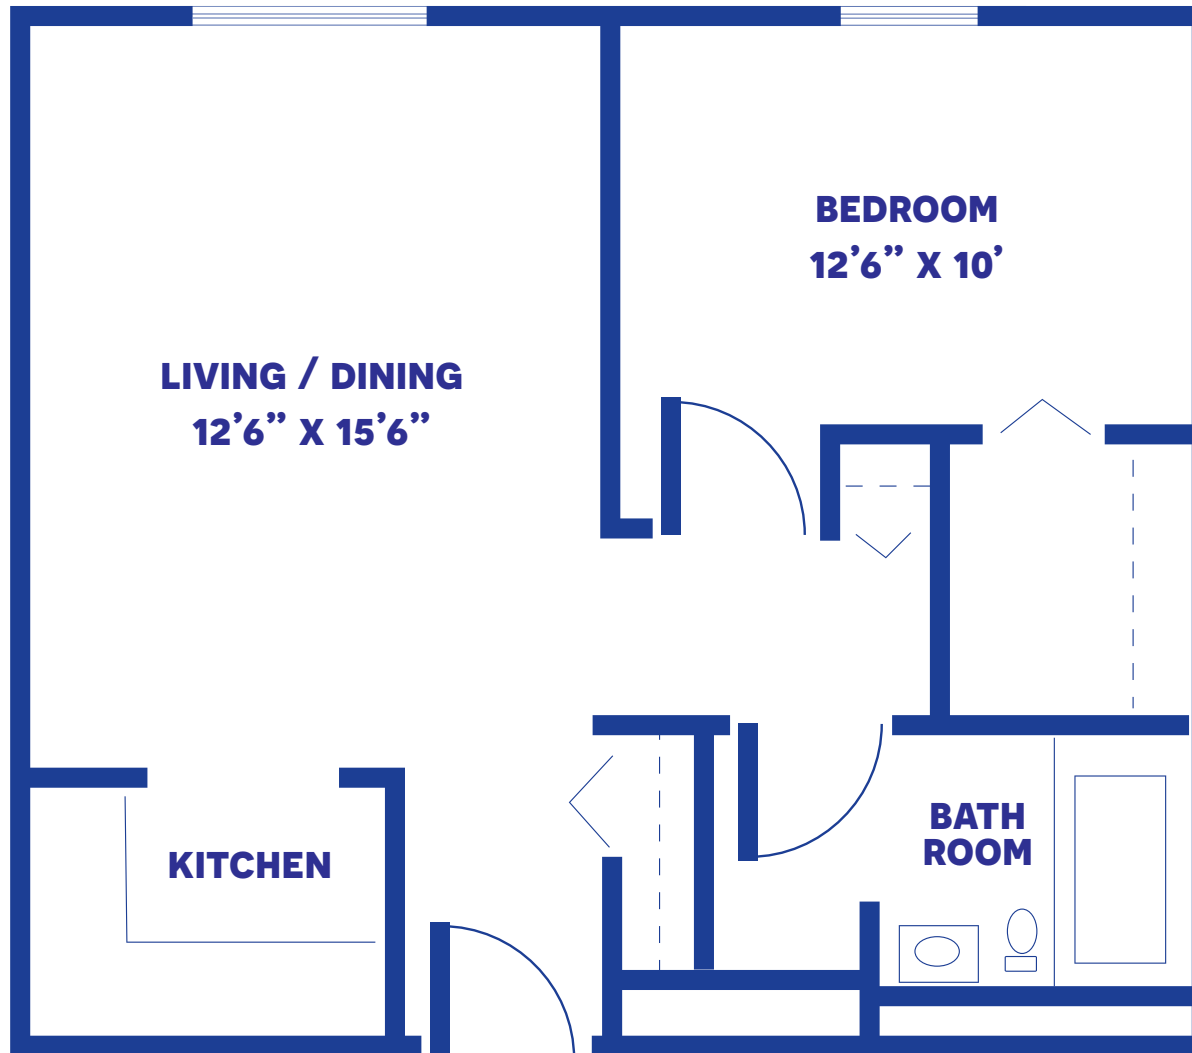

THE WINTON

STUDIO / 395 SQUARE FEET

Floor plans may vary slightly and are not to scale.

THE PARIS

ONE BEDROOM / 550 SQUARE FEET

Floor plans may vary slightly and are not to scale.

THE CHEROKEE

2 BEDROOM / 705 SQUARE FEET

Floor plans may vary slightly and are not to scale.