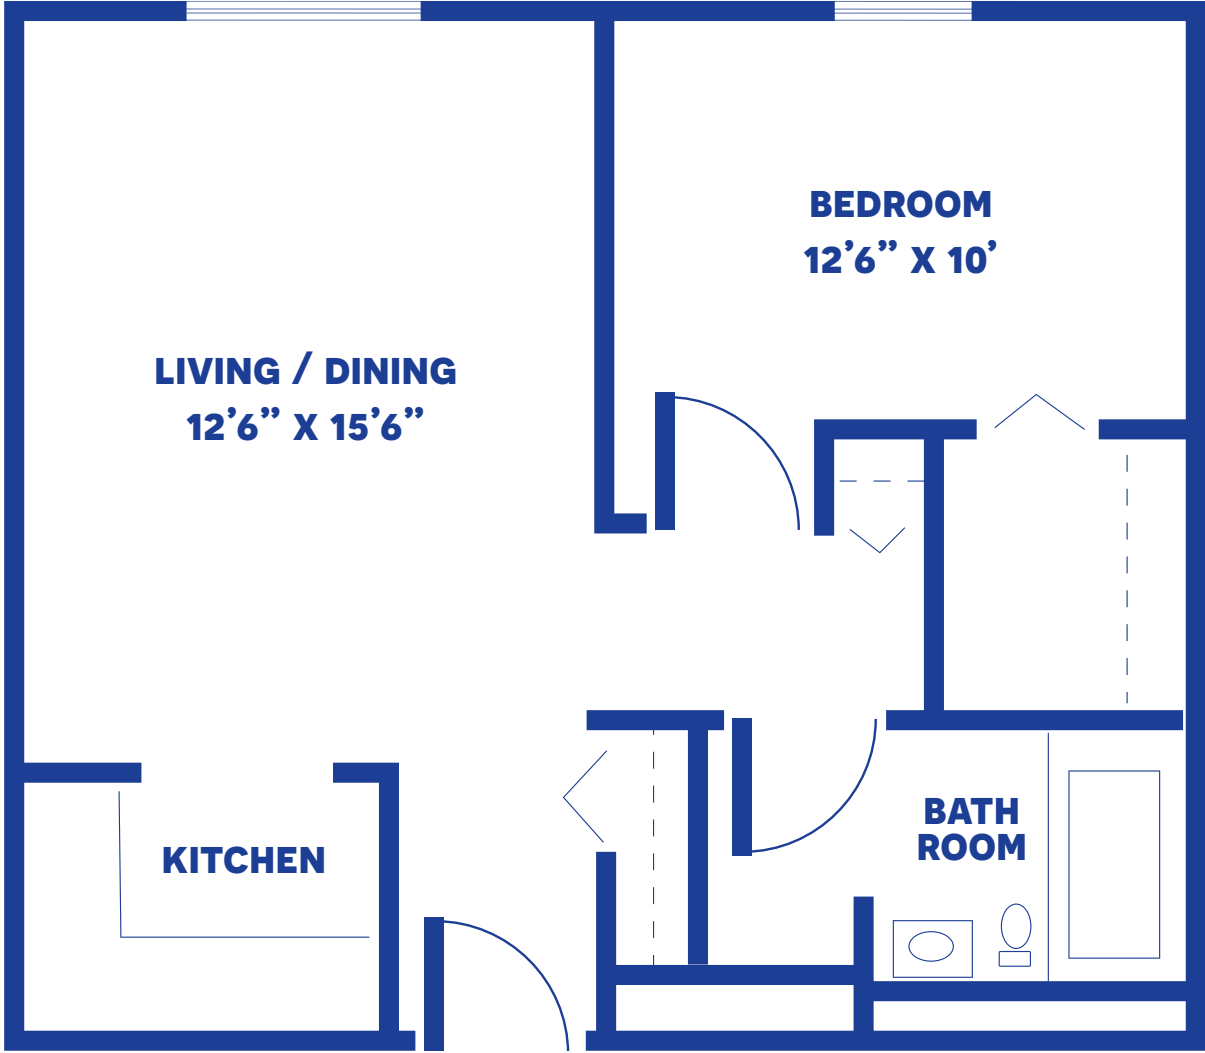

THE PARIS

1 BEDROOM / 550 SQUARE FEET

Floor plans may vary slightly and are not to scale.