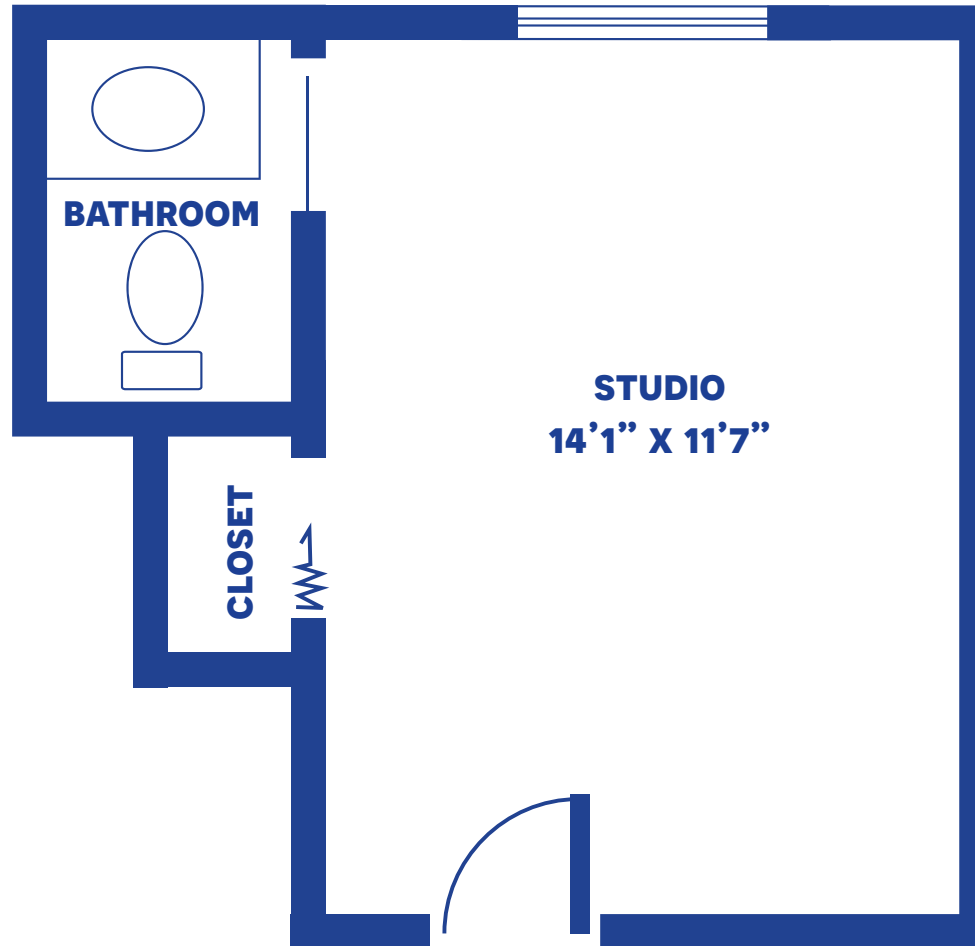

# CLAY STUDIO

196 SQUARE FEET

*Floor plans may vary slightly and are not to scale.*