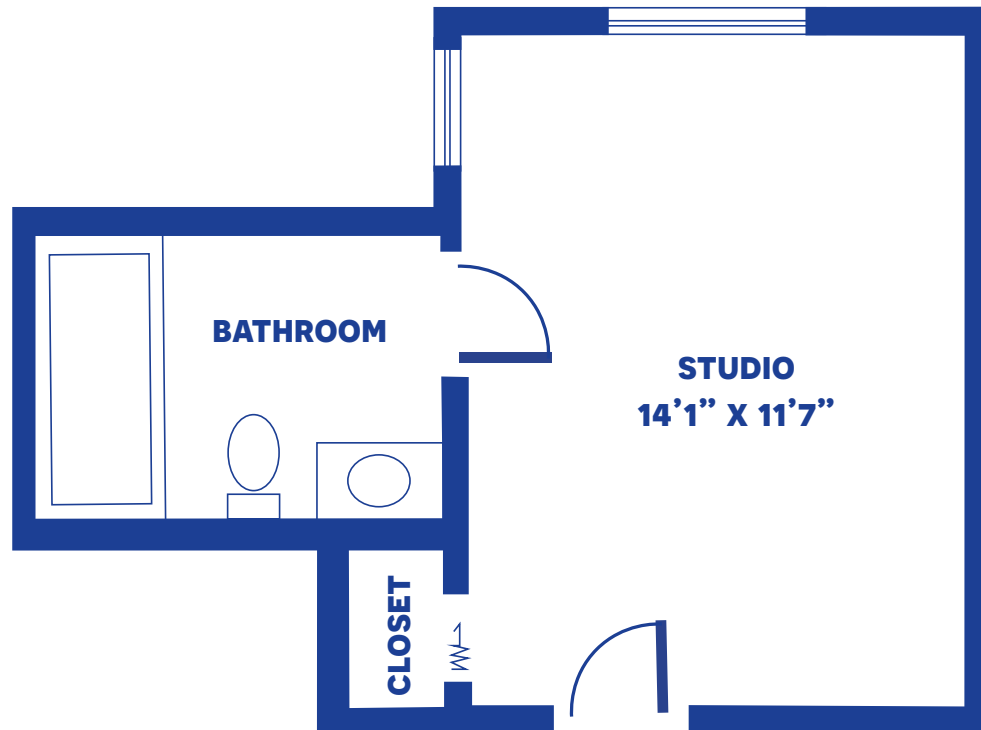

CLAY STUDIO DELUXE

288 SQUARE FEET

Floor plans may vary slightly and are not to scale.

924 8TH ST, CLAY CENTER, KS 67432 • WWW.CLAYCENTERPRESBYTERIANMANOR.ORG

CLAY CENTER
Presbyterian Manor®