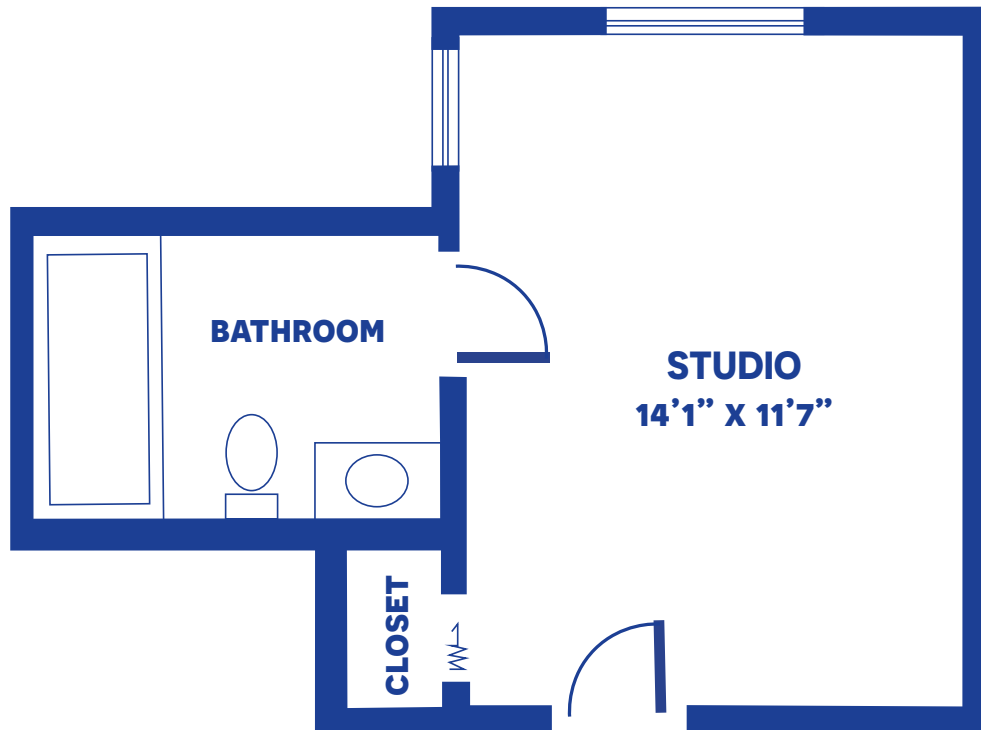

KREECK STUDIO

196 SQUARE FEET

Floor plans may vary slightly and are not to scale.

CLAY STUDIO

196 SQUARE FEET

Floor plans may vary slightly and are not to scale.

CLAY STUDIO DELUXE

288 SQUARE FEET

Floor plans may vary slightly and are not to scale.

WEST DEXTER STUDIO

225 SQUARE FEET

Floor plans may vary slightly and are not to scale.

EAST DEXTER STUDIO

227 SQUARE FEET

Floor plans may vary slightly and are not to scale.

CRAWFORD SUITE A

1 BEDROOM / 385 SQUARE FEET

Floor plans may vary slightly and are not to scale.

CRAWFORD SUITE B

1 BEDROOM / 323 SQUARE FEET

Floor plans may vary slightly and are not to scale.