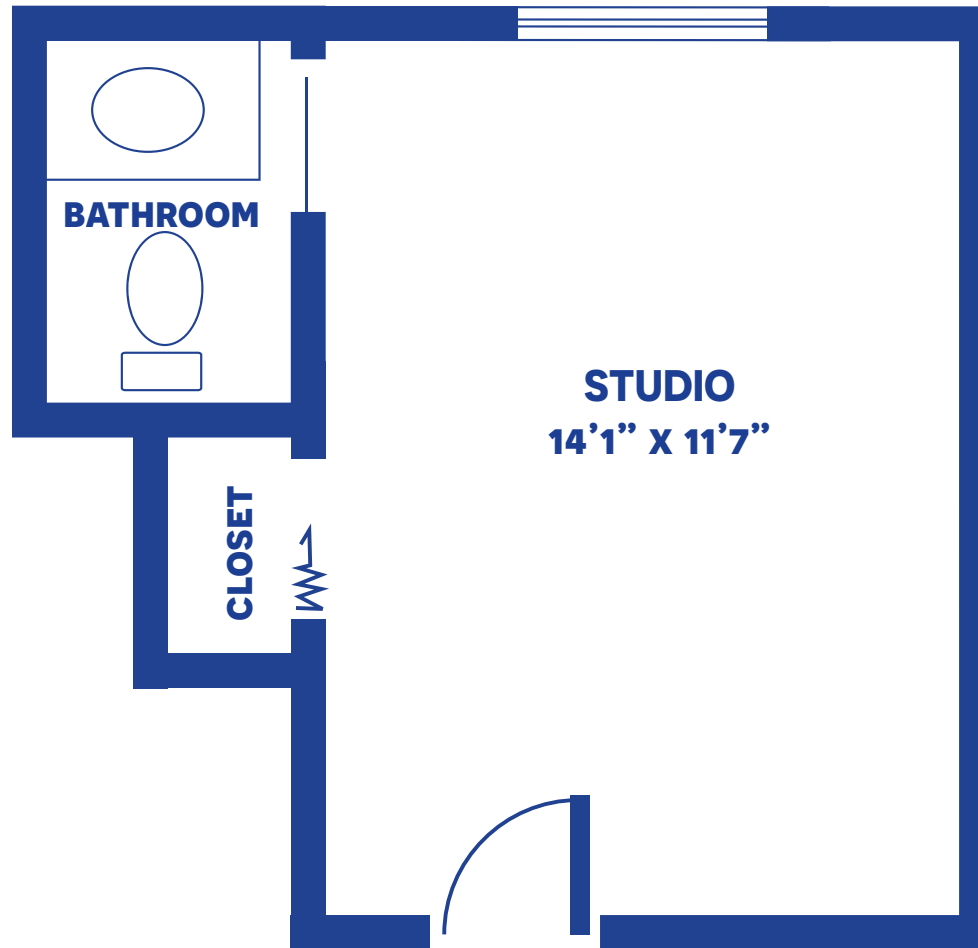

KREECK STUDIO

196 SQUARE FEET

Floor plans may vary slightly and are not to scale.

CLAY STUDIO

196 SQUARE FEET

Floor plans may vary slightly and are not to scale.

CLAY STUDIO DELUXE

288 SQUARE FEET

Floor plans may vary slightly and are not to scale.

WEST DEXTER STUDIO

225 SQUARE FEET

Floor plans may vary slightly and are not to scale.

EAST DEXTER STUDIO

227 SQUARE FEET

Floor plans may vary slightly and are not to scale.

CRAWFORD SUITE A

1 BEDROOM / 385 SQUARE FEET

Floor plans may vary slightly and are not to scale.

CRAWFORD SUITE B

1 BEDROOM / 323 SQUARE FEET

Floor plans may vary slightly and are not to scale.