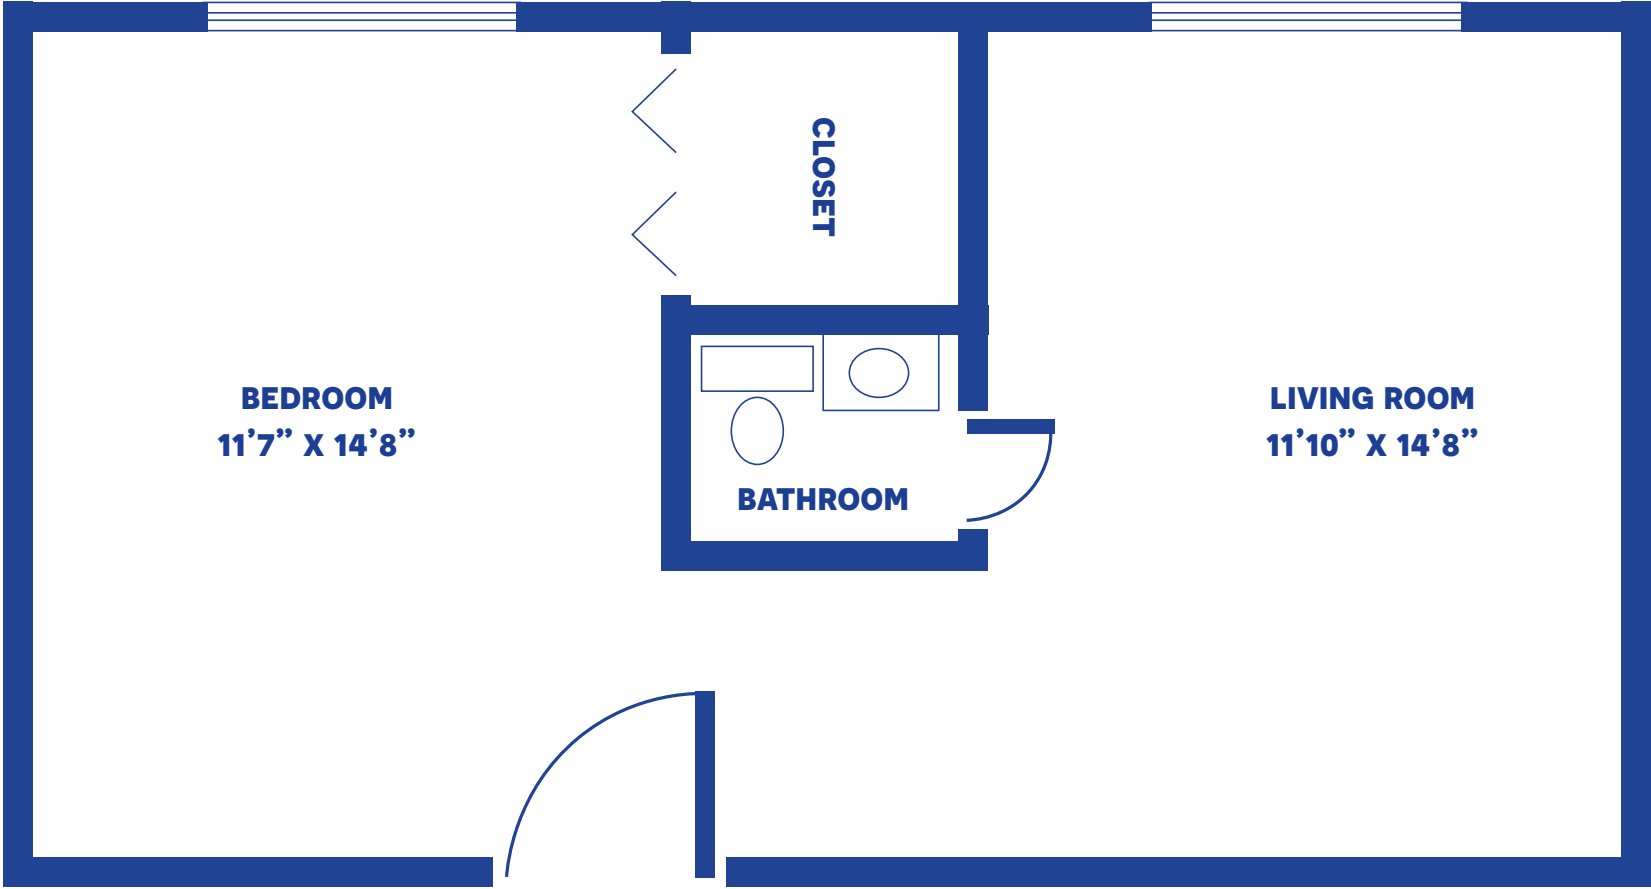

Floor plans may vary slightly and are not to scale.

WEST DEXTER STUDIO

225 SQUARE FEET

Floor plans may vary slightly and are not to scale.

EAST DEXTER STUDIO

227 SQUARE FEET

Floor plans may vary slightly and are not to scale.

CRAWFORD SUITE A

1 BEDROOM / 385 SQUARE FEET

Floor plans may vary slightly and are not to scale.

CRAWFORD SUITE B

1 BEDROOM / 323 SQUARE FEET

Floor plans may vary slightly and are not to scale.