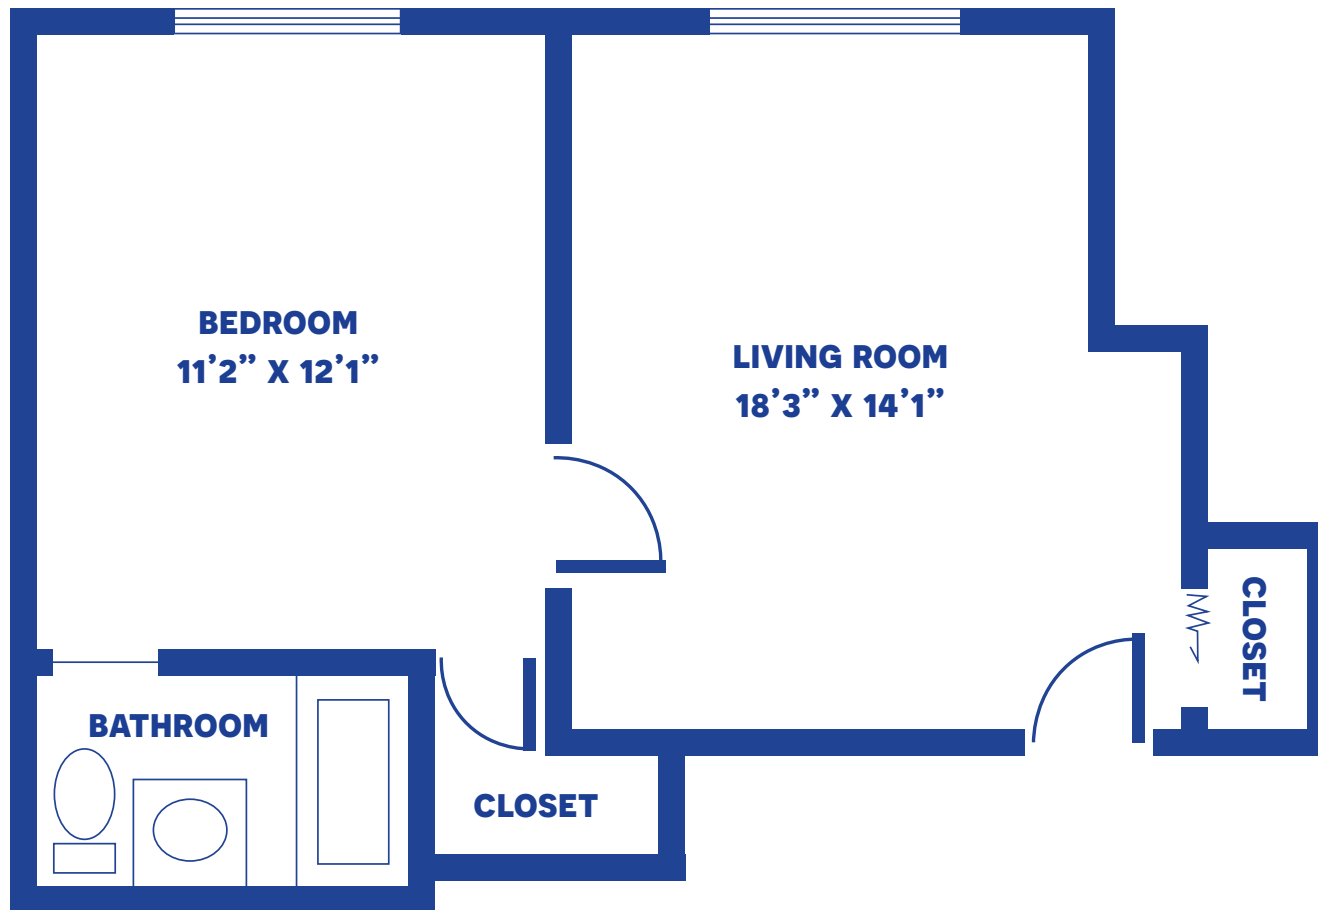

KREECK STUDIO

196 SQUARE FEET

Floor plans may vary slightly and are not to scale.

CLAY STUDIO

196 SQUARE FEET

Floor plans may vary slightly and are not to scale.

CLAY STUDIO DELUXE

288 SQUARE FEET

Floor plans may vary slightly and are not to scale.

WEST DEXTER STUDIO

225 SQUARE FEET

Floor plans may vary slightly and are not to scale.

EAST DEXTER STUDIO

227 SQUARE FEET

Floor plans may vary slightly and are not to scale.

CRAWFORD SUITE A

1 BEDROOM / 385 SQUARE FEET

Floor plans may vary slightly and are not to scale.

CRAWFORD SUITE B

1 BEDROOM / 323 SQUARE FEET

Floor plans may vary slightly and are not to scale.