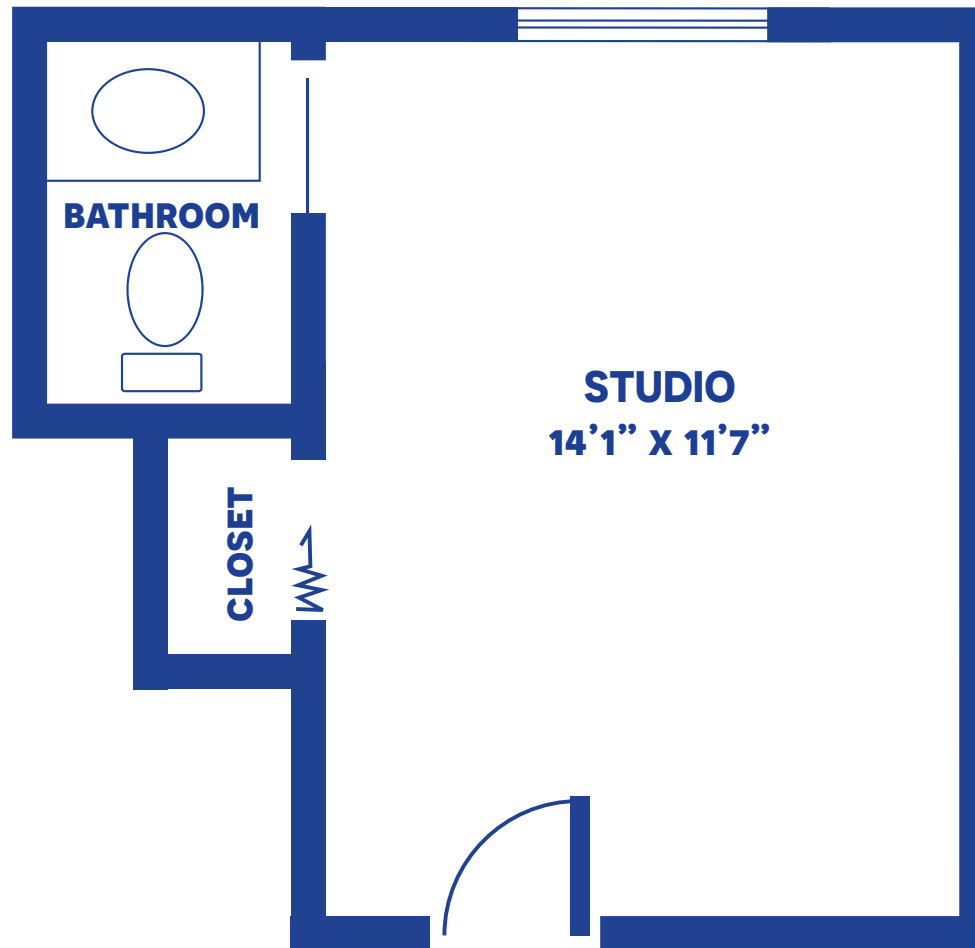

KREECK STUDIO

196 SQUARE FEET

Floor plans may vary slightly and are not to scale.

CLAY STUDIO

196 SQUARE FEET

Floor plans may vary slightly and are not to scale.

CLAY STUDIO DELUXE

288 SQUARE FEET

Floor plans may vary slightly and are not to scale.

WEST DEXTER STUDIO

225 SQUARE FEET

Floor plans may vary slightly and are not to scale.

EAST DEXTER STUDIO

227 SQUARE FEET

Floor plans may vary slightly and are not to scale.

CRAWFORD SUITE A

1 BEDROOM / 385 SQUARE FEET

Floor plans may vary slightly and are not to scale.

CRAWFORD SUITE B

1 BEDROOM / 323 SQUARE FEET

Floor plans may vary slightly and are not to scale.