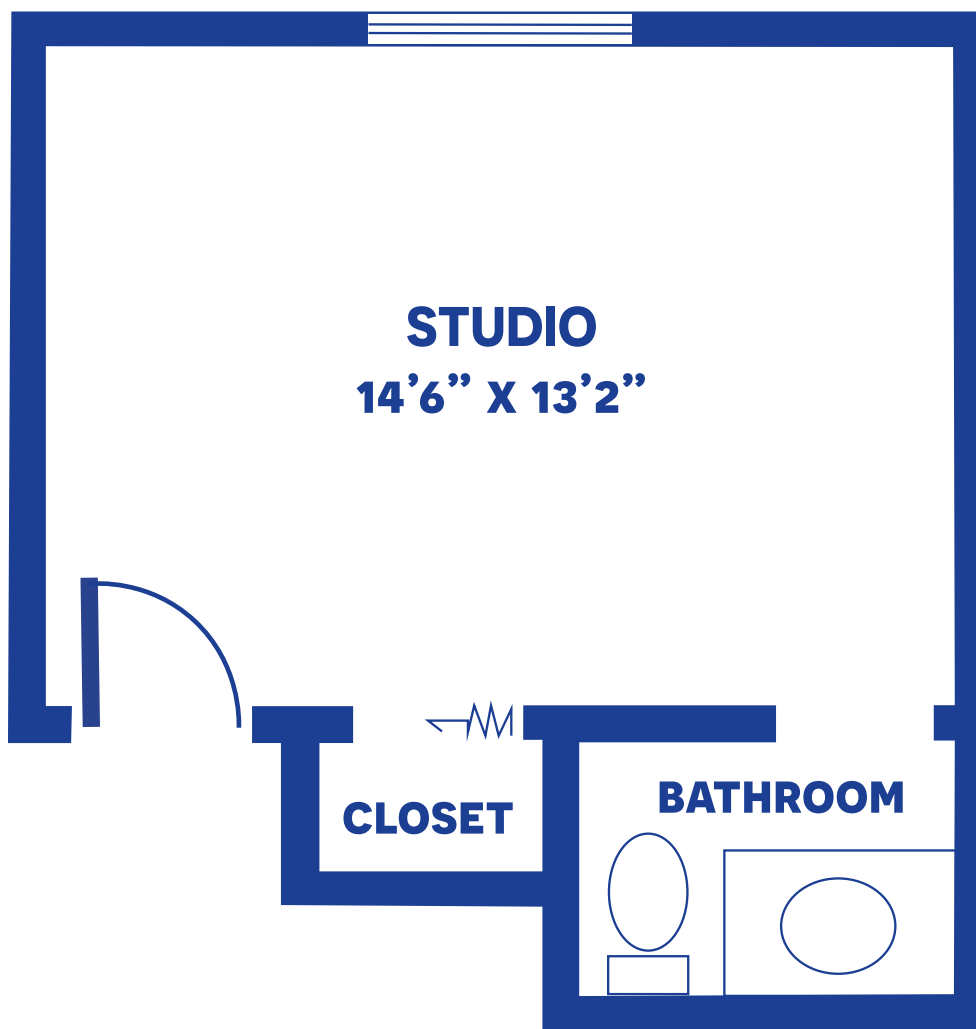

KREECK STUDIO

196 SQUARE FEET

Floor plans may vary slightly and are not to scale.

CLAY STUDIO

196 SQUARE FEET

Floor plans may vary slightly and are not to scale.

CLAY STUDIO DELUXE

288 SQUARE FEET

Floor plans may vary slightly and are not to scale.

WEST DEXTER STUDIO

225 SQUARE FEET

Floor plans may vary slightly and are not to scale.

EAST DEXTER STUDIO

227 SQUARE FEET

Floor plans may vary slightly and are not to scale.

CRAWFORD SUITE A

1 BEDROOM / 385 SQUARE FEET

Floor plans may vary slightly and are not to scale.

CRAWFORD SUITE B

1 BEDROOM / 323 SQUARE FEET

Floor plans may vary slightly and are not to scale.