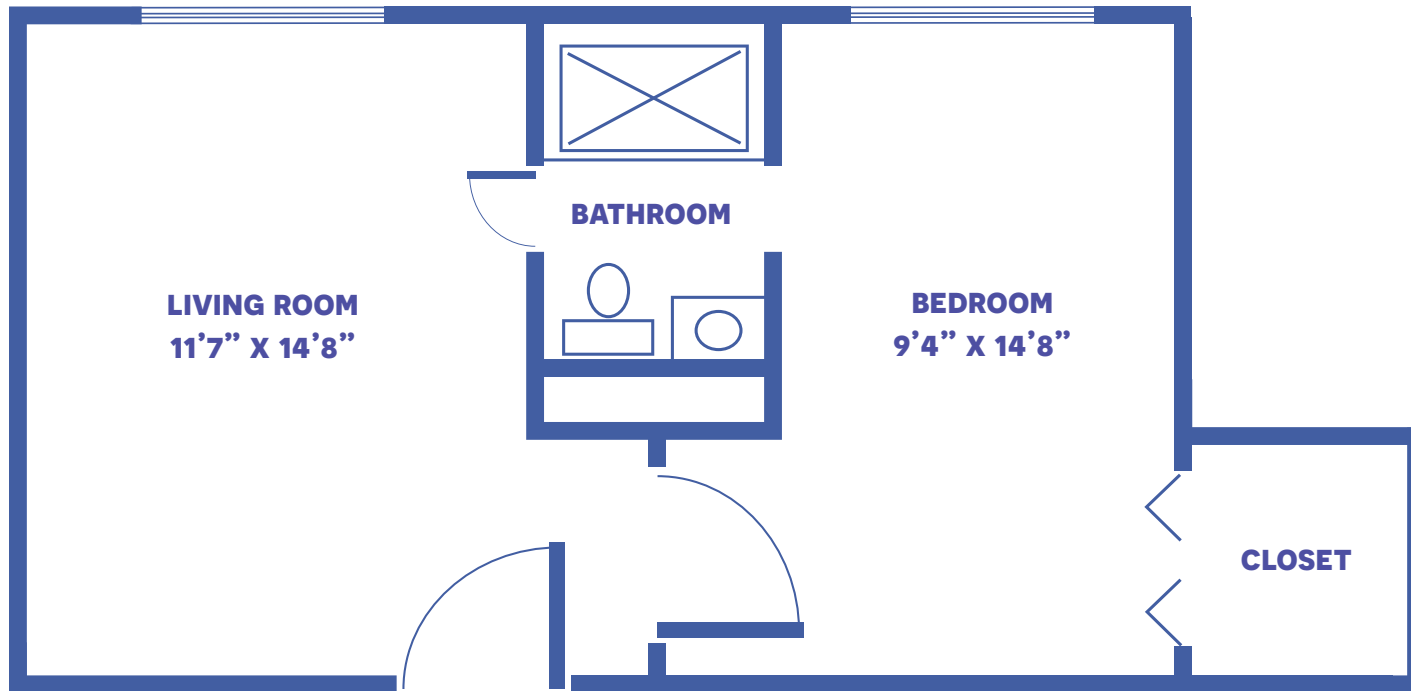

# GARDEN VIEW STUDIO

200 SQUARE FEET

*Floor plans may vary slightly and are not to scale.*

# GARDEN VIEW SUITE

395 SQUARE FEET

Floor plans may vary slightly and are not to scale.

924 8TH ST, CLAY CENTER, KS 67432 • [WWW.CLAYCENTERPRESBYTERIANMANOR.ORG](http://WWW.CLAYCENTERPRESBYTERIANMANOR.ORG)

# KREECK ESTATES COTTAGE 1

TWO-BEDROOM / 987 SQUARE FEET

Floor plans may vary slightly and are not to scale.

# KREECK ESTATES COTTAGE 2

TWO-BEDROOM / 987 SQUARE FEET

Floor plans may vary slightly and are not to scale.