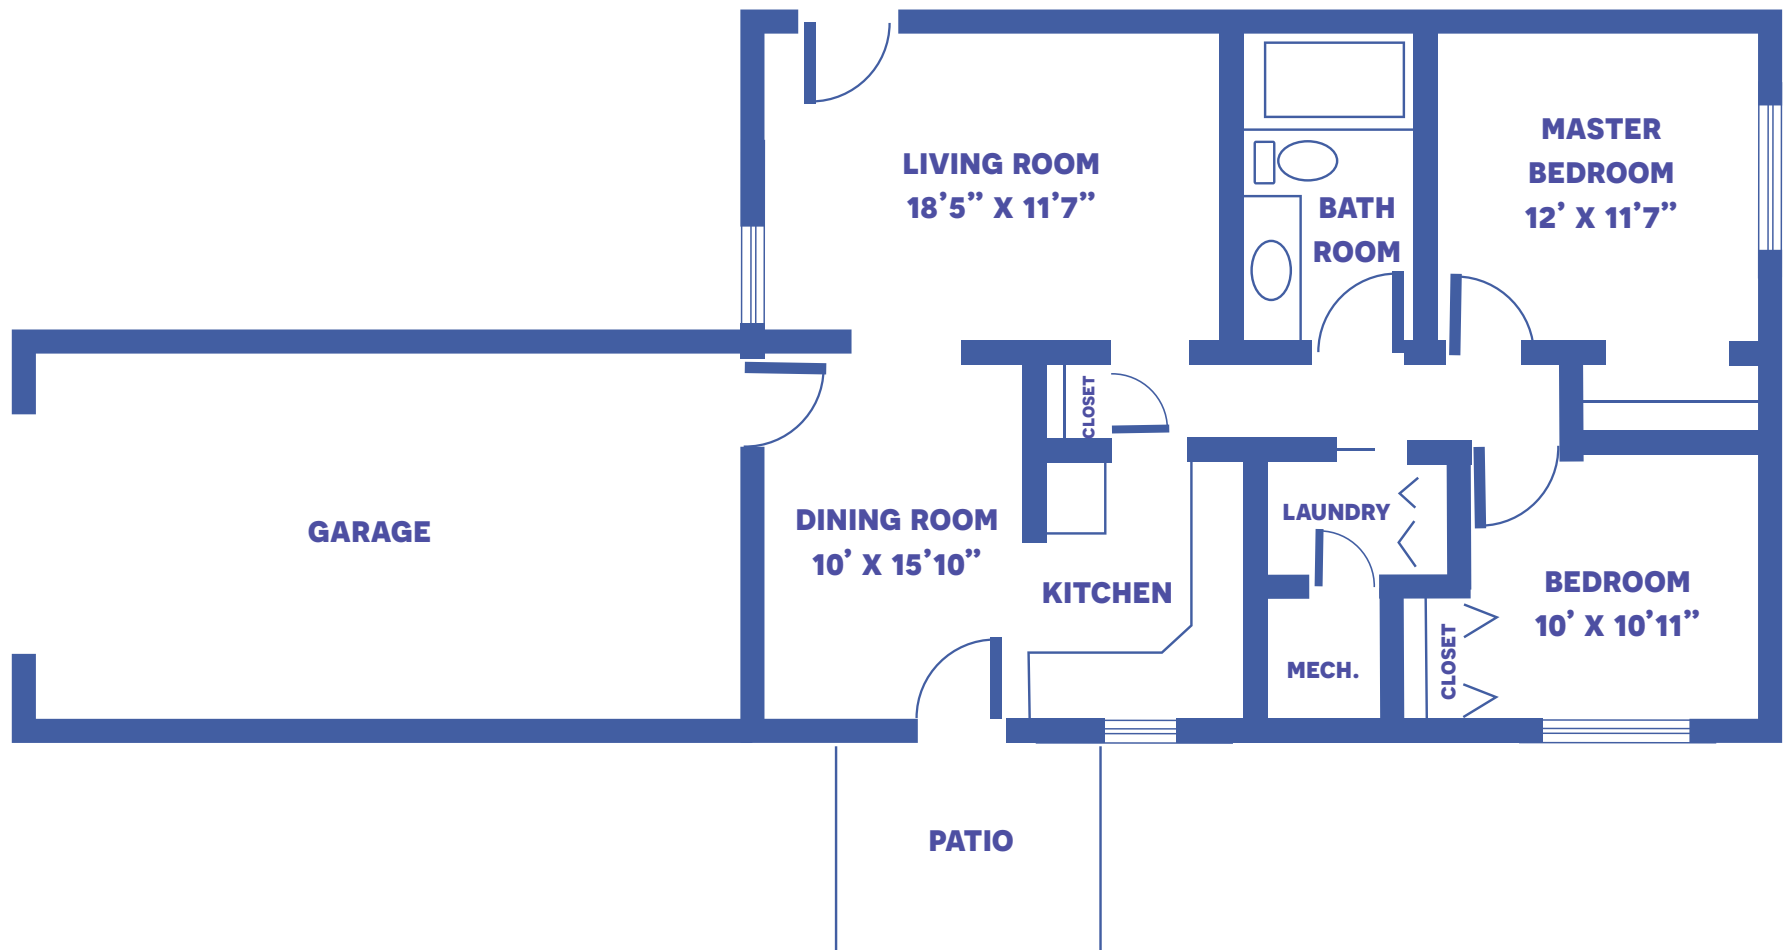

# GARDEN VIEW STUDIO

200 SQUARE FEET

*Floor plans may vary slightly and are not to scale.*

# GARDEN VIEW SUITE

395 SQUARE FEET

Floor plans may vary slightly and are not to scale.

924 8TH ST, CLAY CENTER, KS 67432 • [WWW.CLAYCENTERPRESBYTERIANMANOR.ORG](http://WWW.CLAYCENTERPRESBYTERIANMANOR.ORG)

# KREECK ESTATES COTTAGE 1

TWO-BEDROOM / 987 SQUARE FEET

Floor plans may vary slightly and are not to scale.

# KREECK ESTATES COTTAGE 2

TWO-BEDROOM / 987 SQUARE FEET

Floor plans may vary slightly and are not to scale.