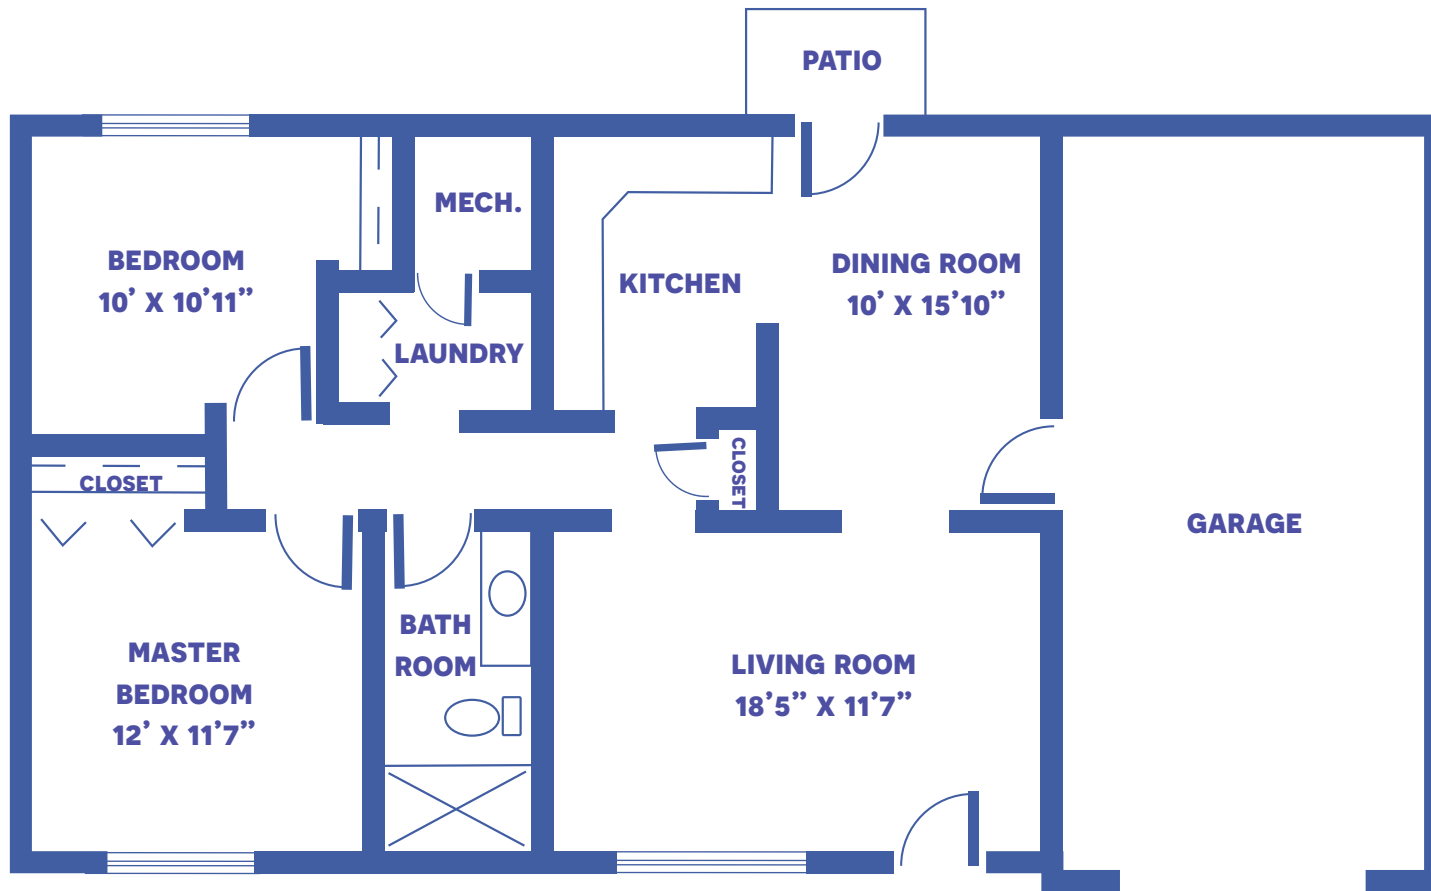

# KREECK ESTATES COTTAGE 1

TWO-BEDROOM / 987 SQUARE FEET

Floor plans may vary slightly and are not to scale.

# KREECK ESTATES COTTAGE 2

TWO-BEDROOM / 987 SQUARE FEET

Floor plans may vary slightly and are not to scale.