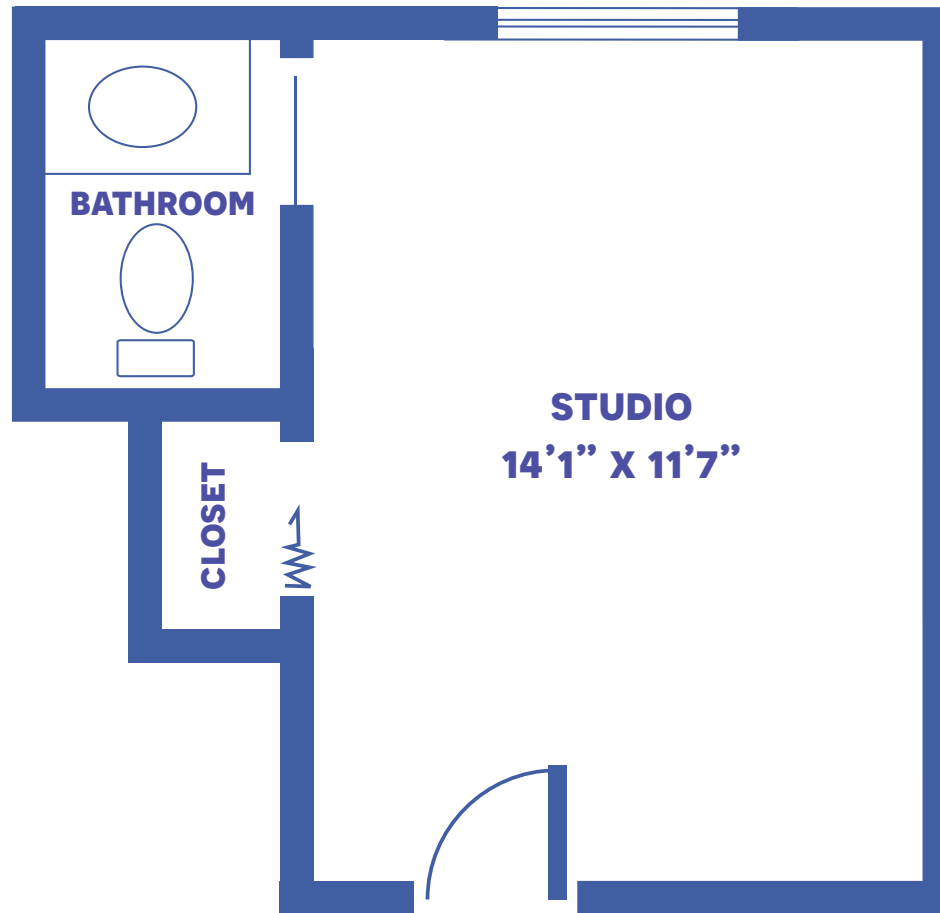

# GARDEN VIEW STUDIO

200 SQUARE FEET

*Floor plans may vary slightly and are not to scale.*

# GARDEN VIEW SUITE

395 SQUARE FEET

Floor plans may vary slightly and are not to scale.

924 8TH ST, CLAY CENTER, KS 67432 • [WWW.CLAYCENTERPRESBYTERIANMANOR.ORG](http://WWW.CLAYCENTERPRESBYTERIANMANOR.ORG)

# KREECK ESTATES COTTAGE 1

TWO-BEDROOM / 987 SQUARE FEET

Floor plans may vary slightly and are not to scale.

# KREECK ESTATES COTTAGE 2

TWO-BEDROOM / 987 SQUARE FEET

Floor plans may vary slightly and are not to scale.