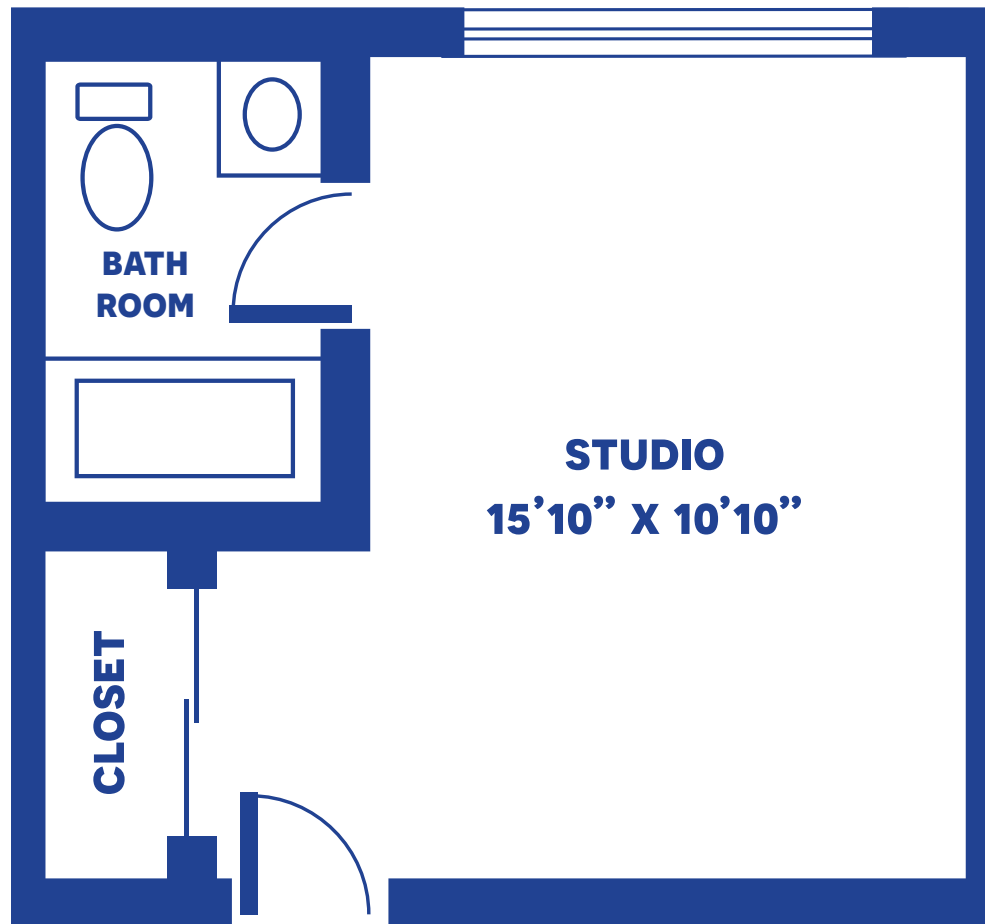

# THE ELM

RCF STUDIO / 192 SQUARE FEET

*Floor plans may vary slightly and are not to scale.*

# THE PALM

STUDIO / 176 SQUARE FEET

*Floor plans may vary slightly and are not to scale.*

# THE OLIVE

STUDIO MEDIUM / 182 SQUARE FEET

*Floor plans may vary slightly and are not to scale.*

# THE SEQUOIA

STUDIO LARGE / 202 SQUARE FEET

*Floor plans may vary slightly and are not to scale.*