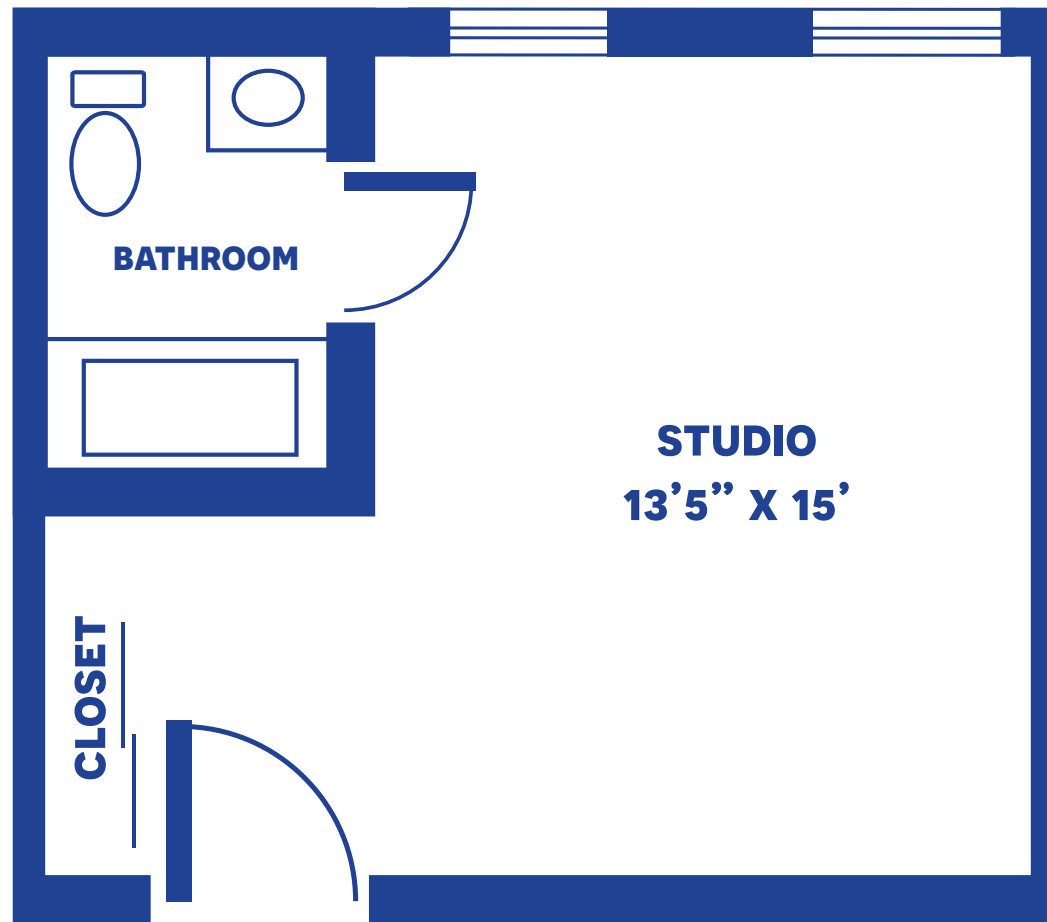

# THE PALM

STUDIO / 176 SQUARE FEET

*Floor plans may vary slightly and are not to scale.*

# THE OLIVE

STUDIO MEDIUM / 182 SQUARE FEET

*Floor plans may vary slightly and are not to scale.*

# THE SEQUOIA

STUDIO LARGE / 202 SQUARE FEET

*Floor plans may vary slightly and are not to scale.*

# THE REDWOOD

RCF ONE-BEDROOM / 323 SQUARE FEET

*Floor plans may vary slightly and are not to scale.*