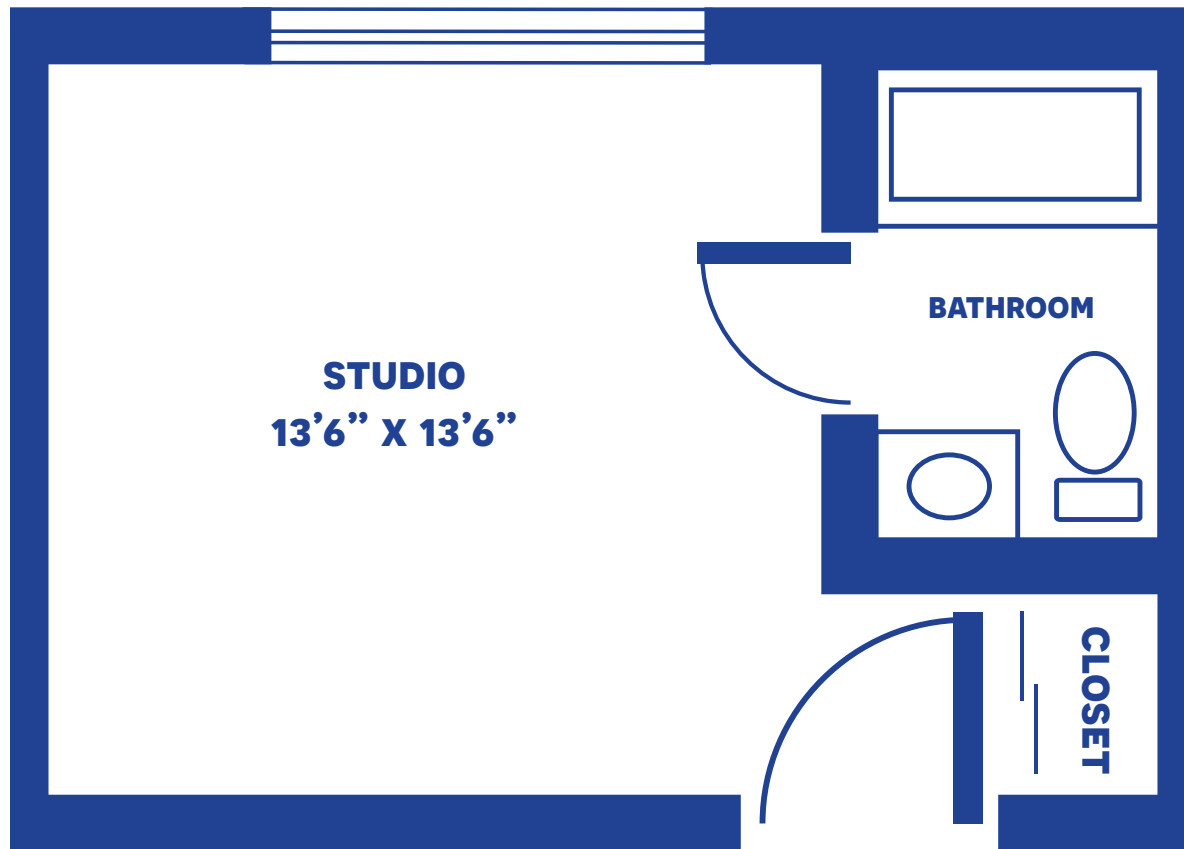

# THE PALM

STUDIO / 176 SQUARE FEET

*Floor plans may vary slightly and are not to scale.*

# THE OLIVE

STUDIO MEDIUM / 182 SQUARE FEET

*Floor plans may vary slightly and are not to scale.*

# THE SEQUOIA

STUDIO LARGE / 202 SQUARE FEET

*Floor plans may vary slightly and are not to scale.*

# THE REDWOOD

RCF ONE-BEDROOM / 323 SQUARE FEET

*Floor plans may vary slightly and are not to scale.*