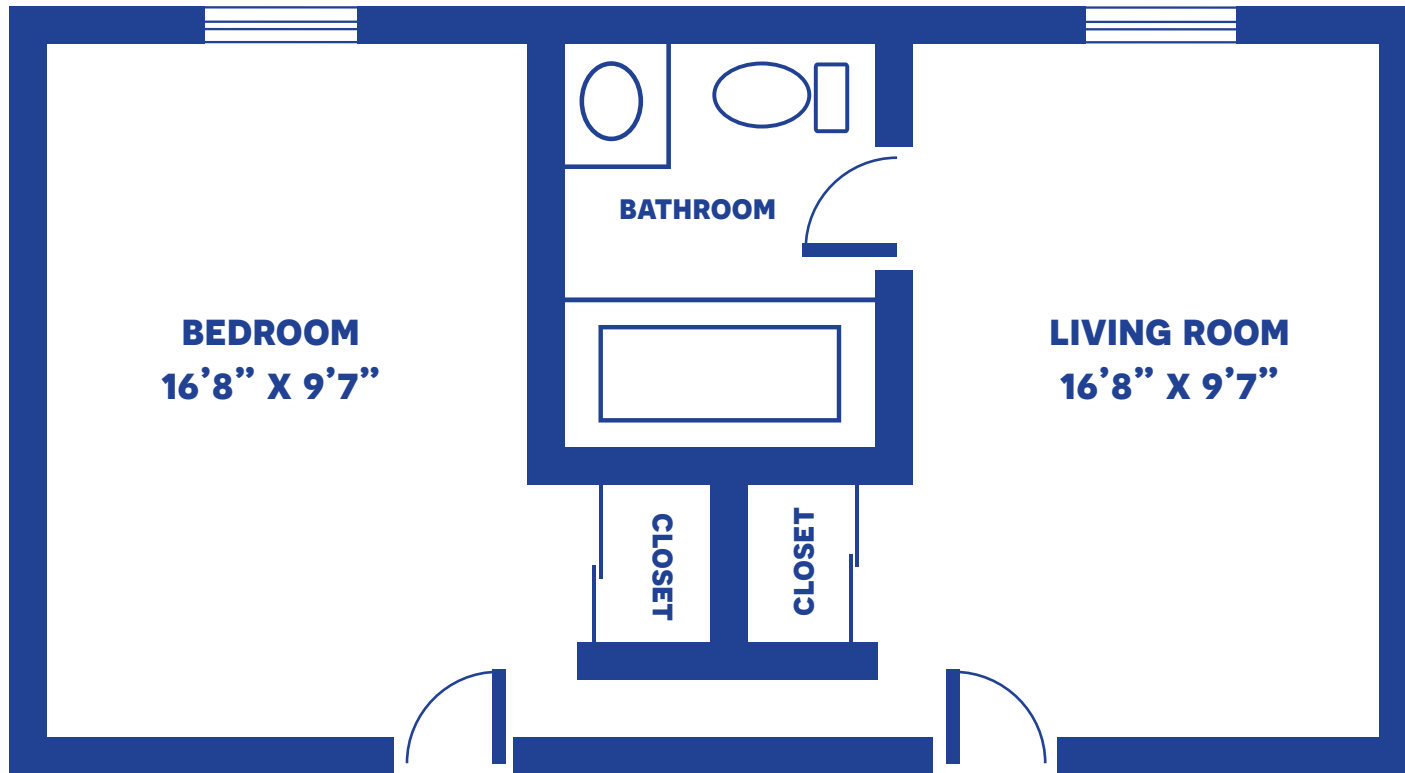

# THE OLIVE

STUDIO MEDIUM / 182 SQUARE FEET

*Floor plans may vary slightly and are not to scale.*

# THE SEQUOIA

STUDIO LARGE / 202 SQUARE FEET

*Floor plans may vary slightly and are not to scale.*

# THE REDWOOD

RCF ONE-BEDROOM / 323 SQUARE FEET

*Floor plans may vary slightly and are not to scale.*

# THE SPRUCE

ONE-BEDROOM SUITE / 336 SQUARE FEET

*Floor plans may vary slightly and are not to scale.*