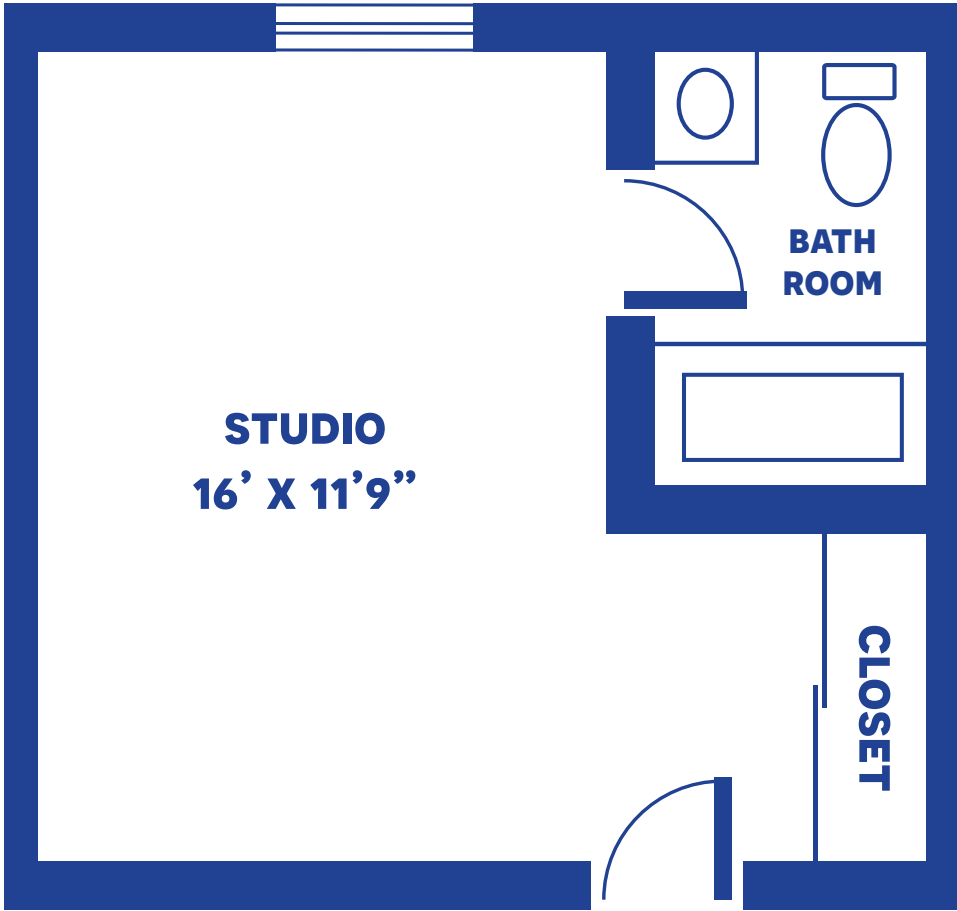

# THE ELM

RCF STUDIO / 192 SQUARE FEET

*Floor plans may vary slightly and are not to scale.*

# THE PALM

STUDIO / 176 SQUARE FEET

*Floor plans may vary slightly and are not to scale.*

# THE OLIVE

STUDIO MEDIUM / 182 SQUARE FEET

*Floor plans may vary slightly and are not to scale.*

# THE SEQUOIA

STUDIO LARGE / 202 SQUARE FEET

*Floor plans may vary slightly and are not to scale.*