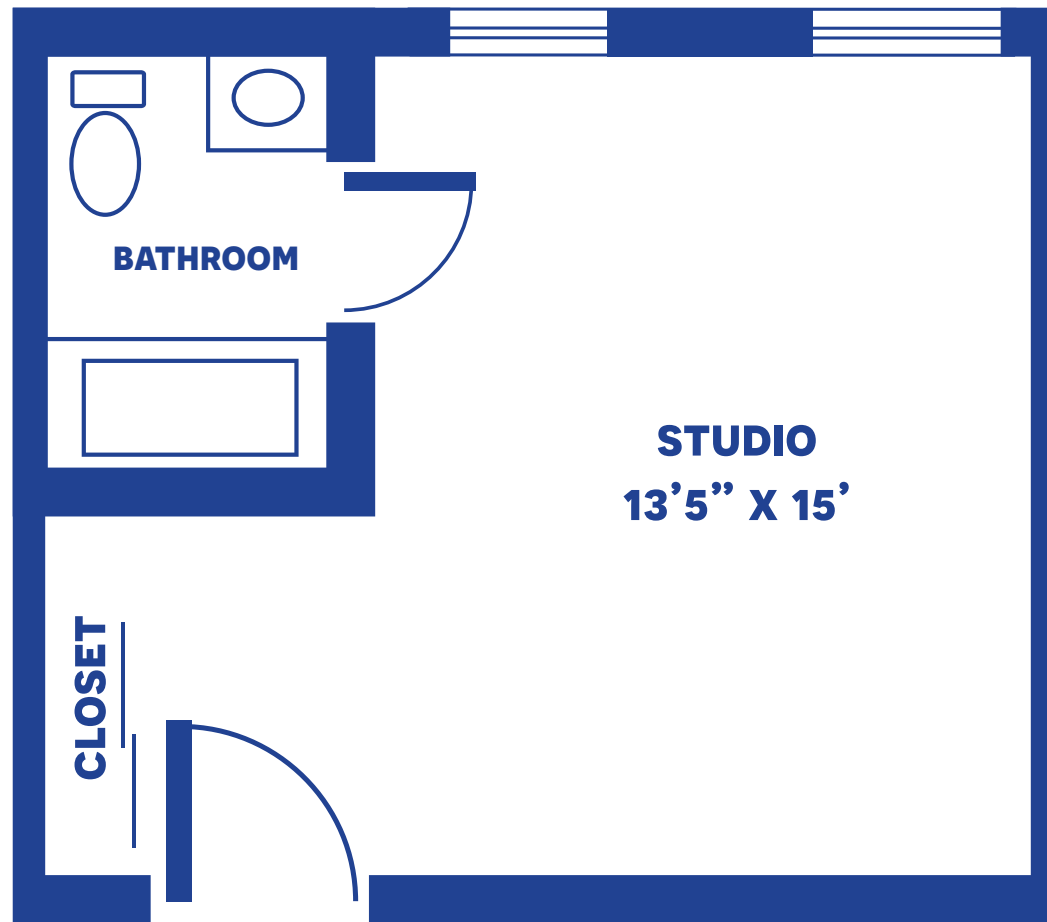

THE SEQUOIA

STUDIO LARGE / 202 SQUARE FEET

Floor plans may vary slightly and are not to scale.