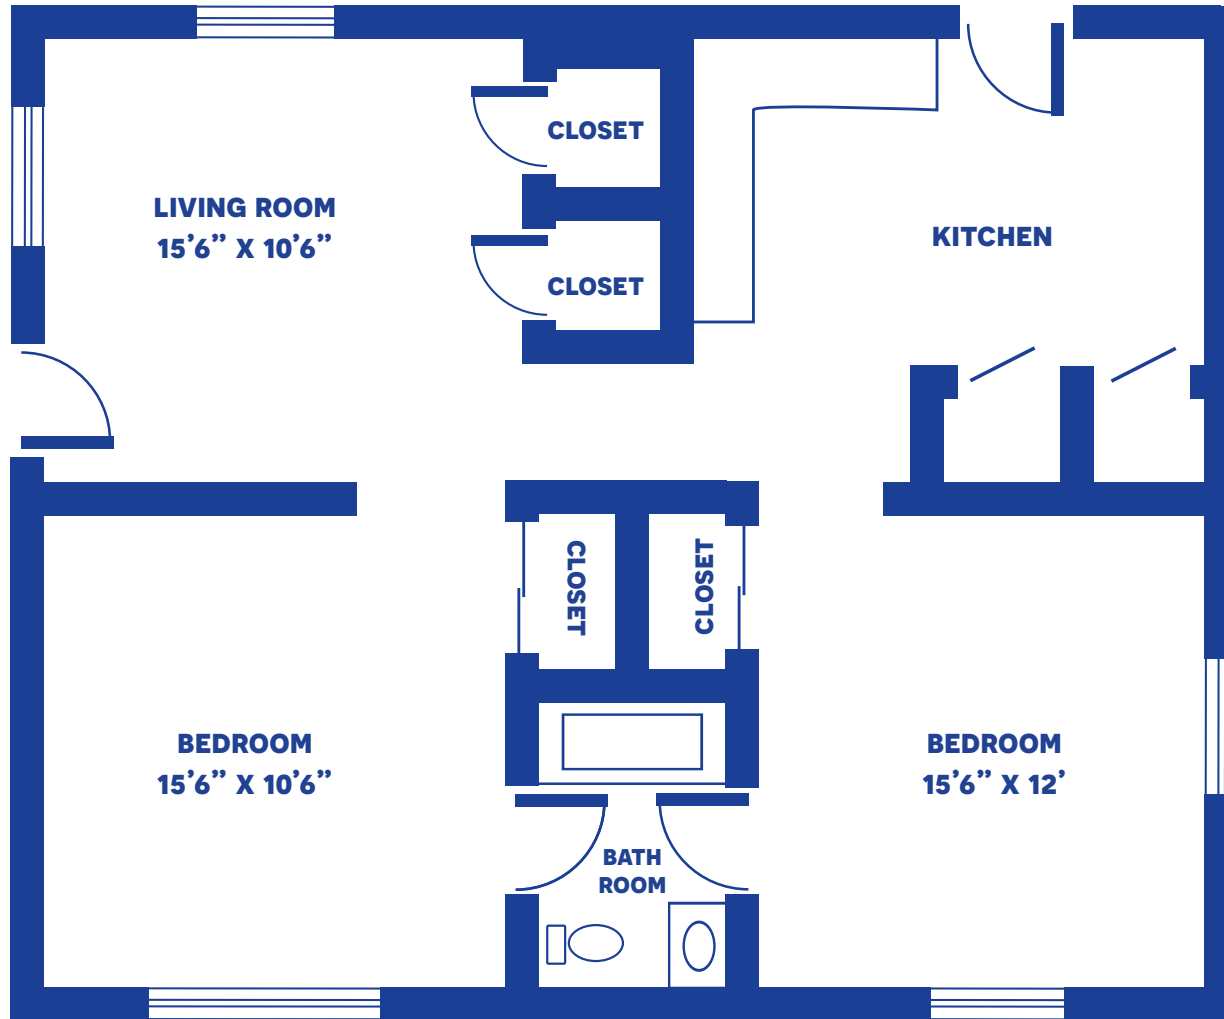

THE ASPEN

SAMPLE FLOOR PLAN / 988 SQUARE FEET

Floor plans may vary slightly and are not to scale.