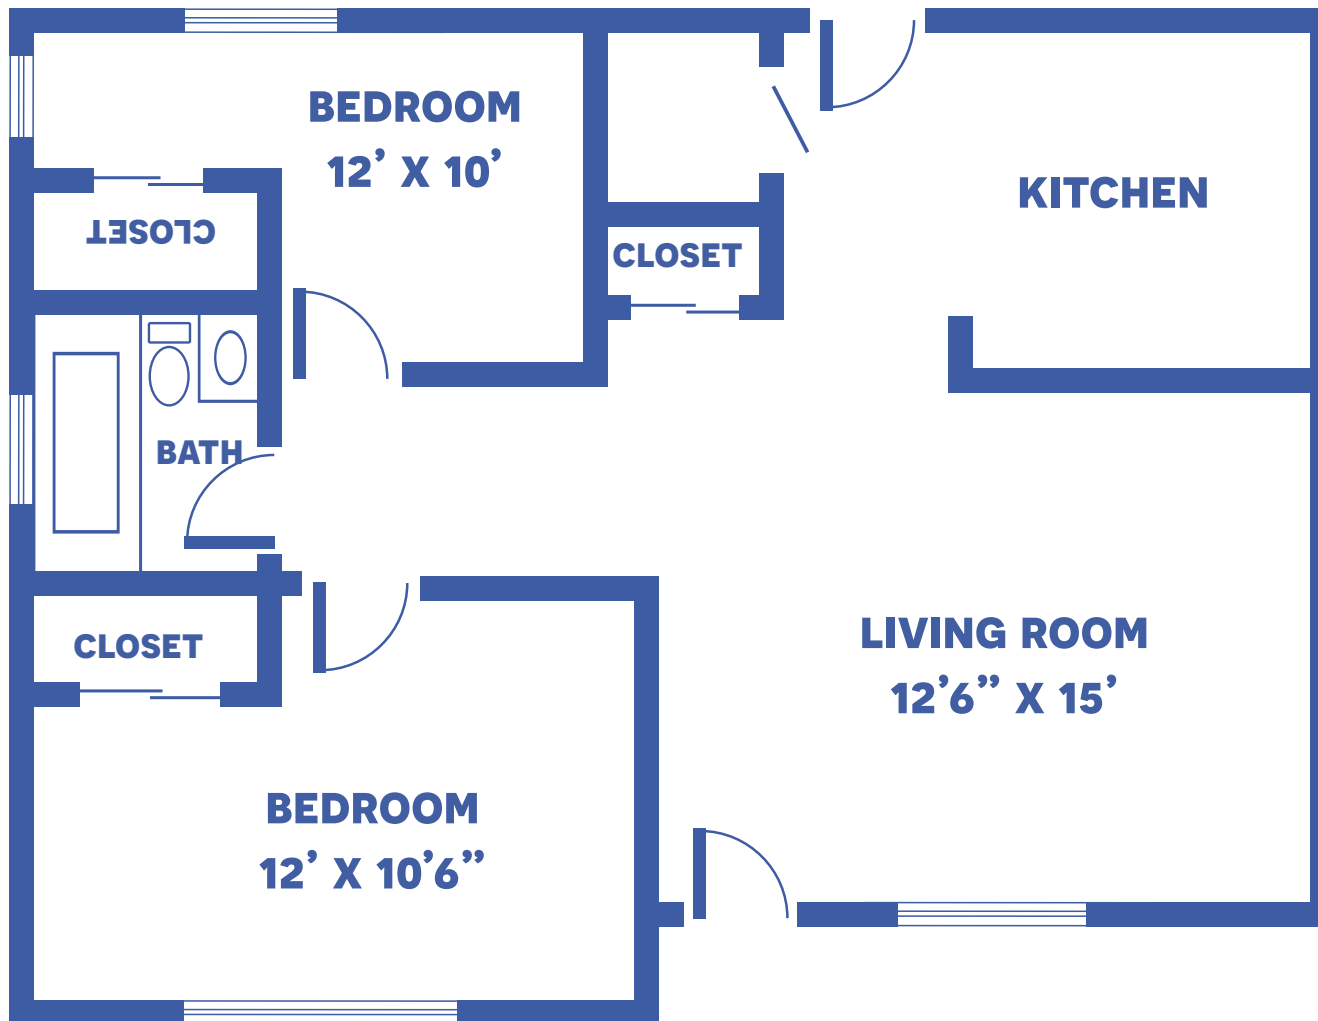

THE CHESTNUT B

SAMPLE FLOOR PLAN / 908 SQUARE FEET

Floor plans may vary slightly and are not to scale.