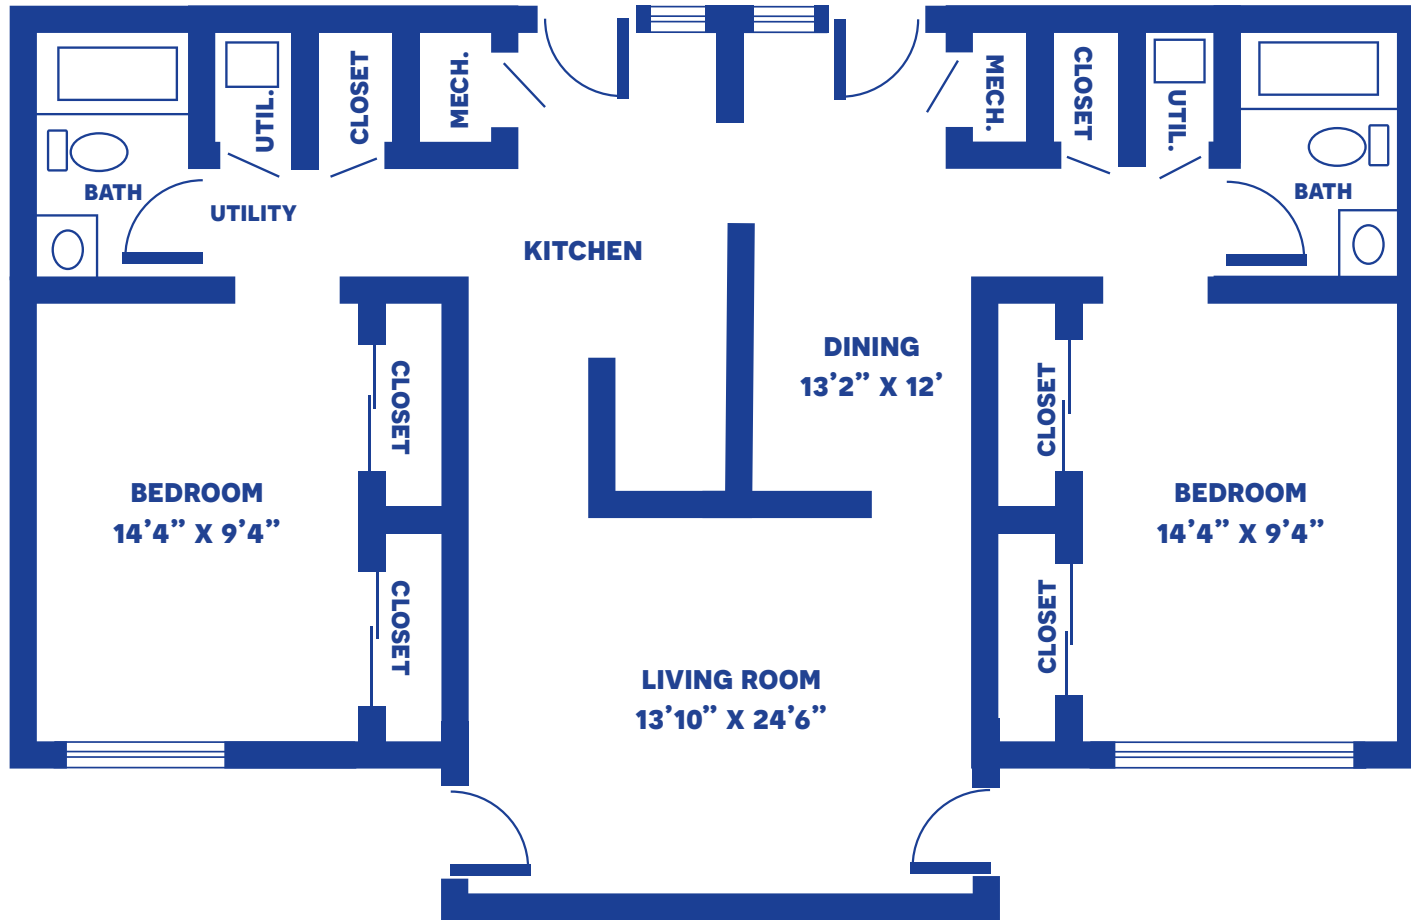

THE COTTONWOOD B

SAMPLE FLOOR PLAN / 742 SQUARE FEET

Floor plans may vary slightly and are not to scale.

THE CHESTNUT A

SAMPLE FLOOR PLAN / 908 SQUARE FEET

Floor plans may vary slightly and are not to scale.

THE CHESTNUT B

SAMPLE FLOOR PLAN / 908 SQUARE FEET

Floor plans may vary slightly and are not to scale.

THE ASPEN

SAMPLE FLOOR PLAN / 988 SQUARE FEET

Floor plans may vary slightly and are not to scale.

THE SYCAMORE

SAMPLE FLOOR PLAN / 1,485 SQUARE FEET

Floor plans may vary slightly and are not to scale.

THE EVERGREEN

COTTAGE #1 / 2,050 SQUARE FEET

Floor plans may vary slightly and are not to scale.

THE PINE

COTTAGE #2 / 2,646 SQUARE FEET

Floor plans may vary slightly and are not to scale.

THE ASH

COTTAGE #3 / 2,646 SQUARE FEET

Floor plans may vary slightly and are not to scale.