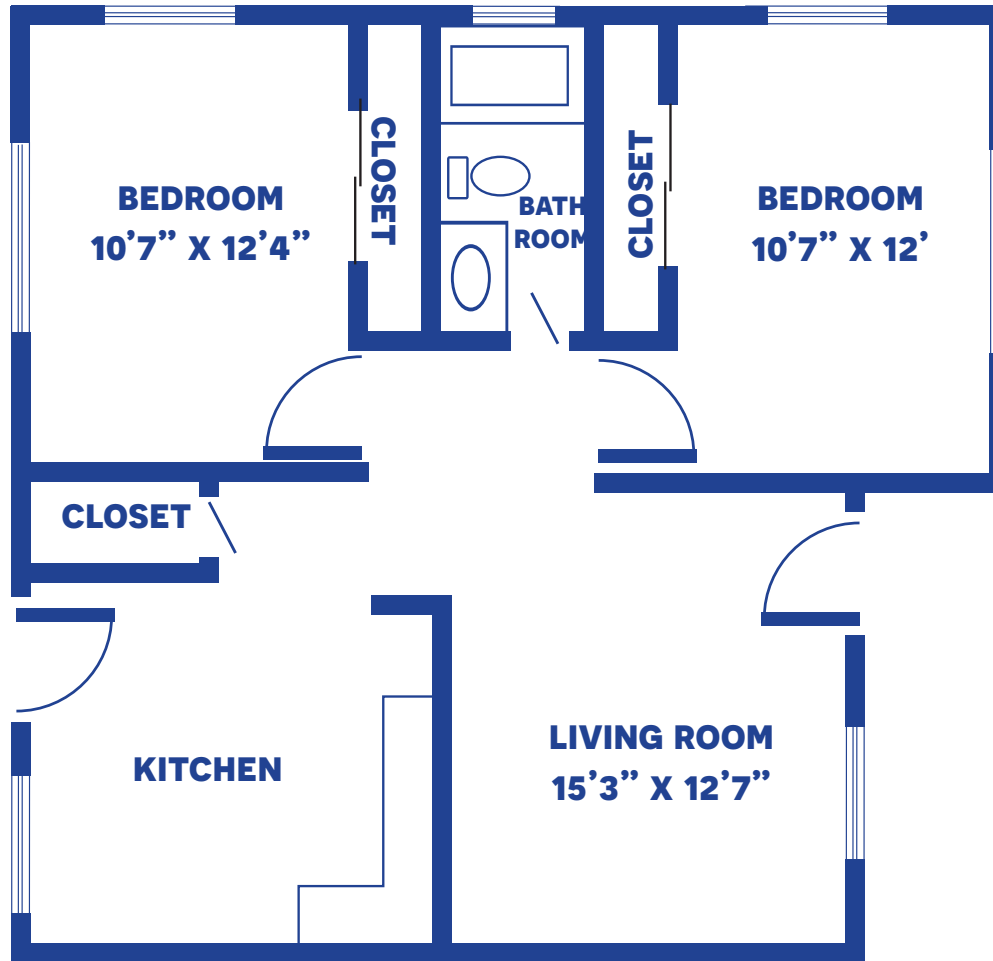

THE COTTONWOOD A

SAMPLE FLOOR PLAN / 742 SQUARE FEET

Floor plans may vary slightly and are not to scale.

500 CAYCE ST, FARMINGTON, MO 63640 • WWW.FARMINGTONPRESBYTERIANMANOR.ORG

FARMINGTON
Presbyterian Manor®

THE COTTONWOOD B

SAMPLE FLOOR PLAN / 742 SQUARE FEET

Floor plans may vary slightly and are not to scale.

THE CHESTNUT A

SAMPLE FLOOR PLAN / 908 SQUARE FEET

Floor plans may vary slightly and are not to scale.

THE CHESTNUT B

SAMPLE FLOOR PLAN / 908 SQUARE FEET

Floor plans may vary slightly and are not to scale.

THE ASPEN

SAMPLE FLOOR PLAN / 988 SQUARE FEET

Floor plans may vary slightly and are not to scale.

THE SYCAMORE

Floor plans may vary slightly and are not to scale.

THE ASH

COTTAGE #3 / 2,646 SQUARE FEET

Floor plans may vary slightly and are not to scale.