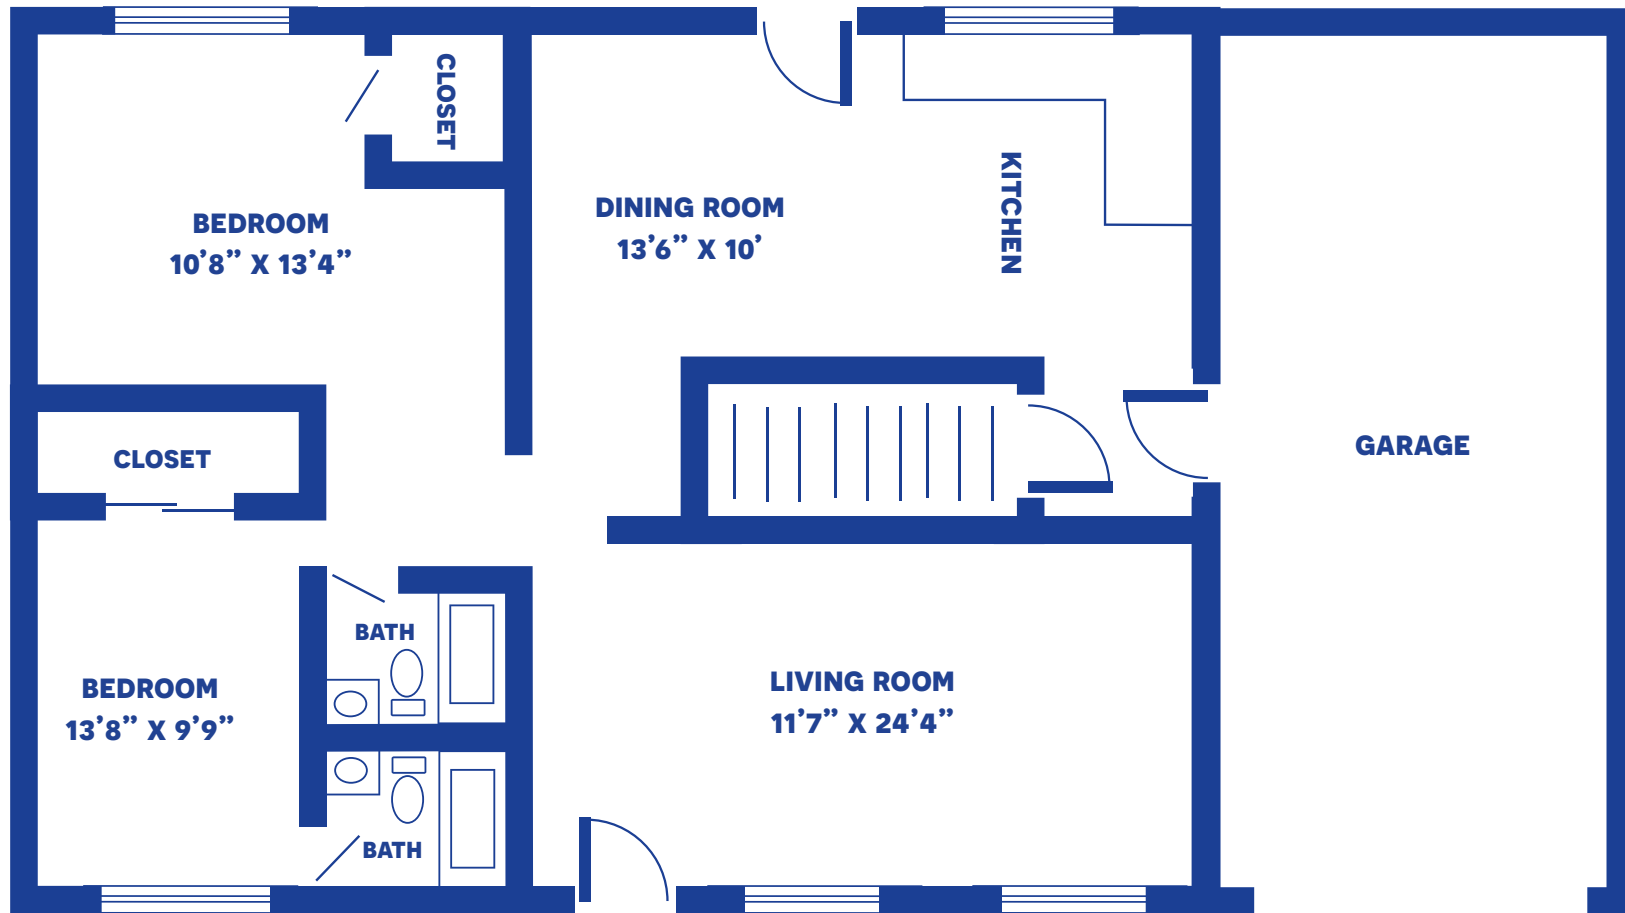

THE COTTONWOOD B

SAMPLE FLOOR PLAN / 742 SQUARE FEET

Floor plans may vary slightly and are not to scale.

THE CHESTNUT A

SAMPLE FLOOR PLAN / 908 SQUARE FEET

Floor plans may vary slightly and are not to scale.

THE CHESTNUT B

SAMPLE FLOOR PLAN / 908 SQUARE FEET

Floor plans may vary slightly and are not to scale.

THE ASPEN

SAMPLE FLOOR PLAN / 988 SQUARE FEET

Floor plans may vary slightly and are not to scale.

THE SYCAMORE

SAMPLE FLOOR PLAN / 1,485 SQUARE FEET

Floor plans may vary slightly and are not to scale.

THE EVERGREEN

COTTAGE #1 / 2,050 SQUARE FEET

Floor plans may vary slightly and are not to scale.

THE PINE

COTTAGE #2 / 2,646 SQUARE FEET

Floor plans may vary slightly and are not to scale.

THE ASH

COTTAGE #3 / 2,646 SQUARE FEET

Floor plans may vary slightly and are not to scale.