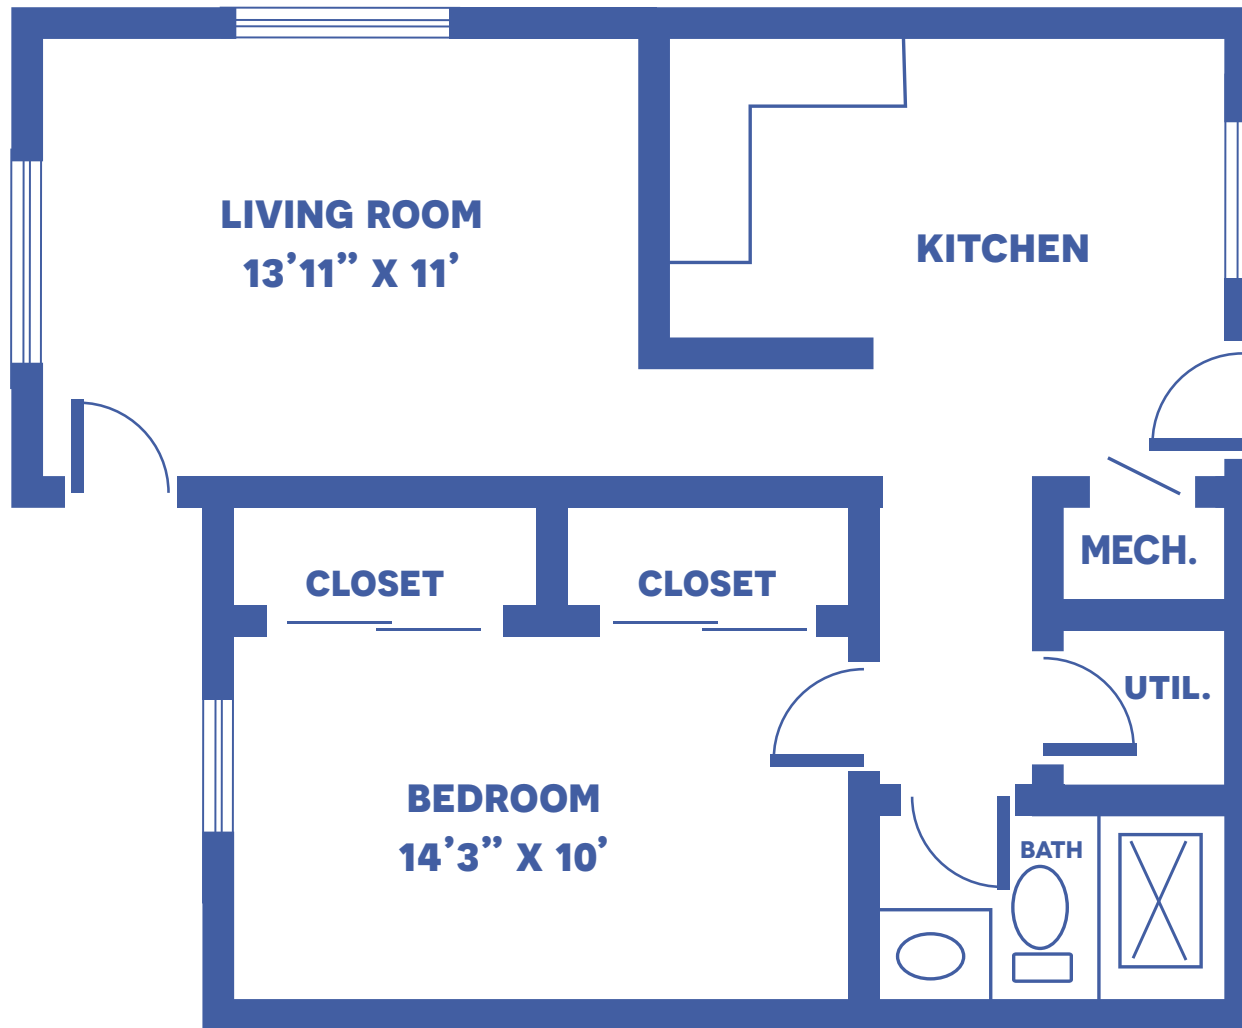

THE COTTONWOOD A

SAMPLE FLOOR PLAN / 742 SQUARE FEET

Floor plans may vary slightly and are not to scale.

500 CAYCE ST, FARMINGTON, MO 63640 • WWW.FARMINGTONPRESBYTERIANMANOR.ORG

FARMINGTON
Presbyterian Manor®

THE COTTONWOOD B

SAMPLE FLOOR PLAN / 742 SQUARE FEET

Floor plans may vary slightly and are not to scale.

THE CHESTNUT A

SAMPLE FLOOR PLAN / 908 SQUARE FEET

Floor plans may vary slightly and are not to scale.

THE CHESTNUT B

SAMPLE FLOOR PLAN / 908 SQUARE FEET

Floor plans may vary slightly and are not to scale.

THE ASPEN

SAMPLE FLOOR PLAN / 988 SQUARE FEET

Floor plans may vary slightly and are not to scale.

THE SYCAMORE

Floor plans may vary slightly and are not to scale.

THE ASH

COTTAGE #3 / 2,646 SQUARE FEET

Floor plans may vary slightly and are not to scale.