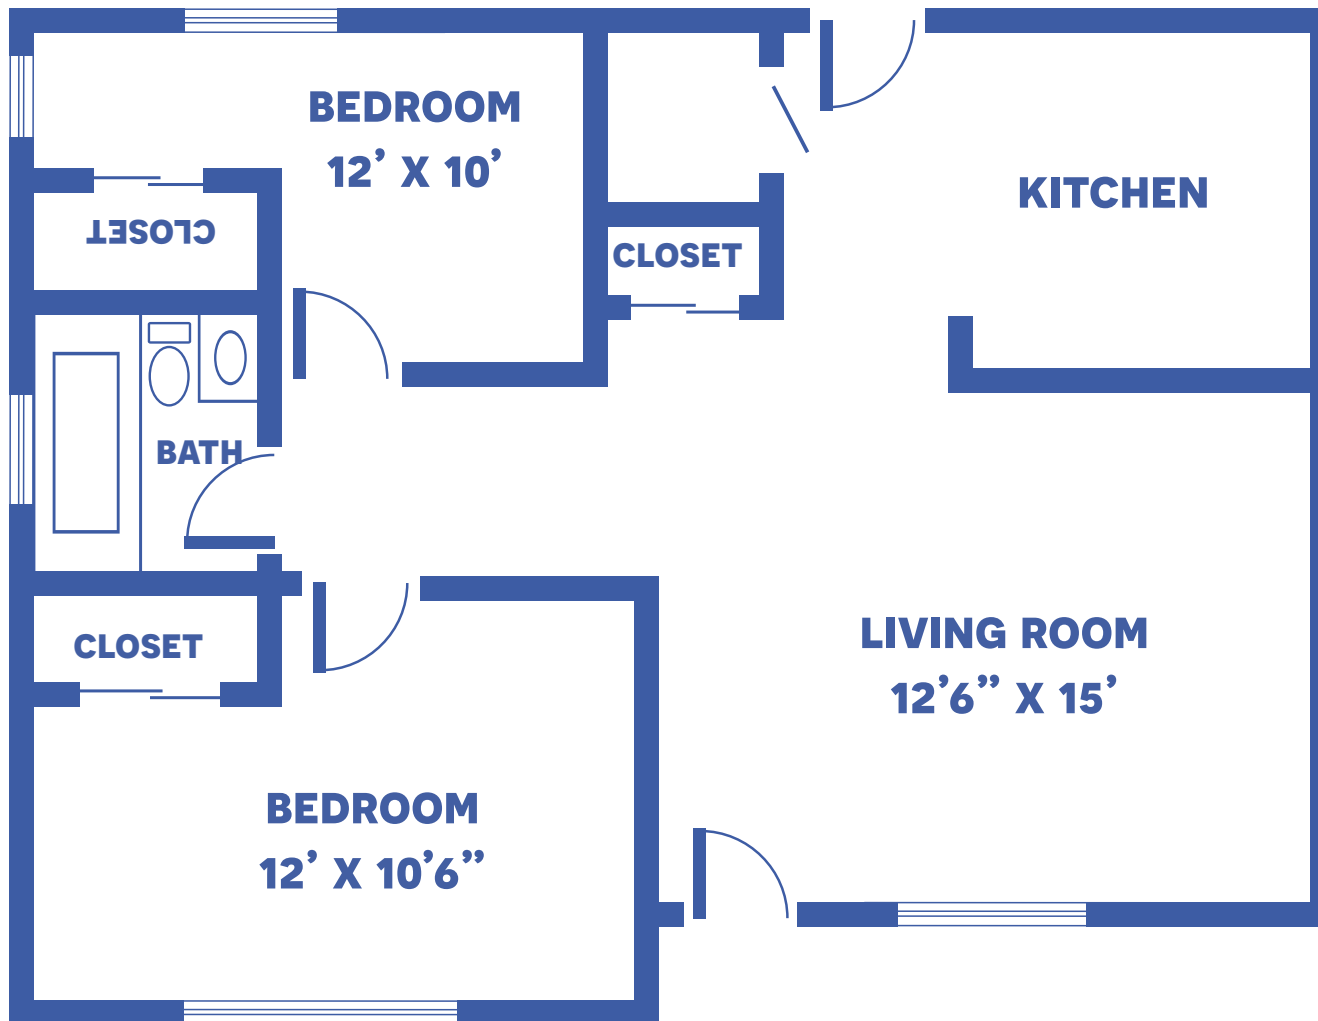

THE COTTONWOOD A

SAMPLE FLOOR PLAN / 742 SQUARE FEET

Floor plans may vary slightly and are not to scale.

500 CAYCE ST, FARMINGTON, MO 63640 • WWW.FARMINGTONPRESBYTERIANMANOR.ORG

FARMINGTON
Presbyterian Manor®

THE COTTONWOOD B

SAMPLE FLOOR PLAN / 742 SQUARE FEET

Floor plans may vary slightly and are not to scale.

THE CHESTNUT A

SAMPLE FLOOR PLAN / 908 SQUARE FEET

Floor plans may vary slightly and are not to scale.

THE CHESTNUT B

SAMPLE FLOOR PLAN / 908 SQUARE FEET

Floor plans may vary slightly and are not to scale.

THE ASPEN

SAMPLE FLOOR PLAN / 988 SQUARE FEET

Floor plans may vary slightly and are not to scale.

THE SYCAMORE

Floor plans may vary slightly and are not to scale.

THE ASH

COTTAGE #3 / 2,646 SQUARE FEET

Floor plans may vary slightly and are not to scale.