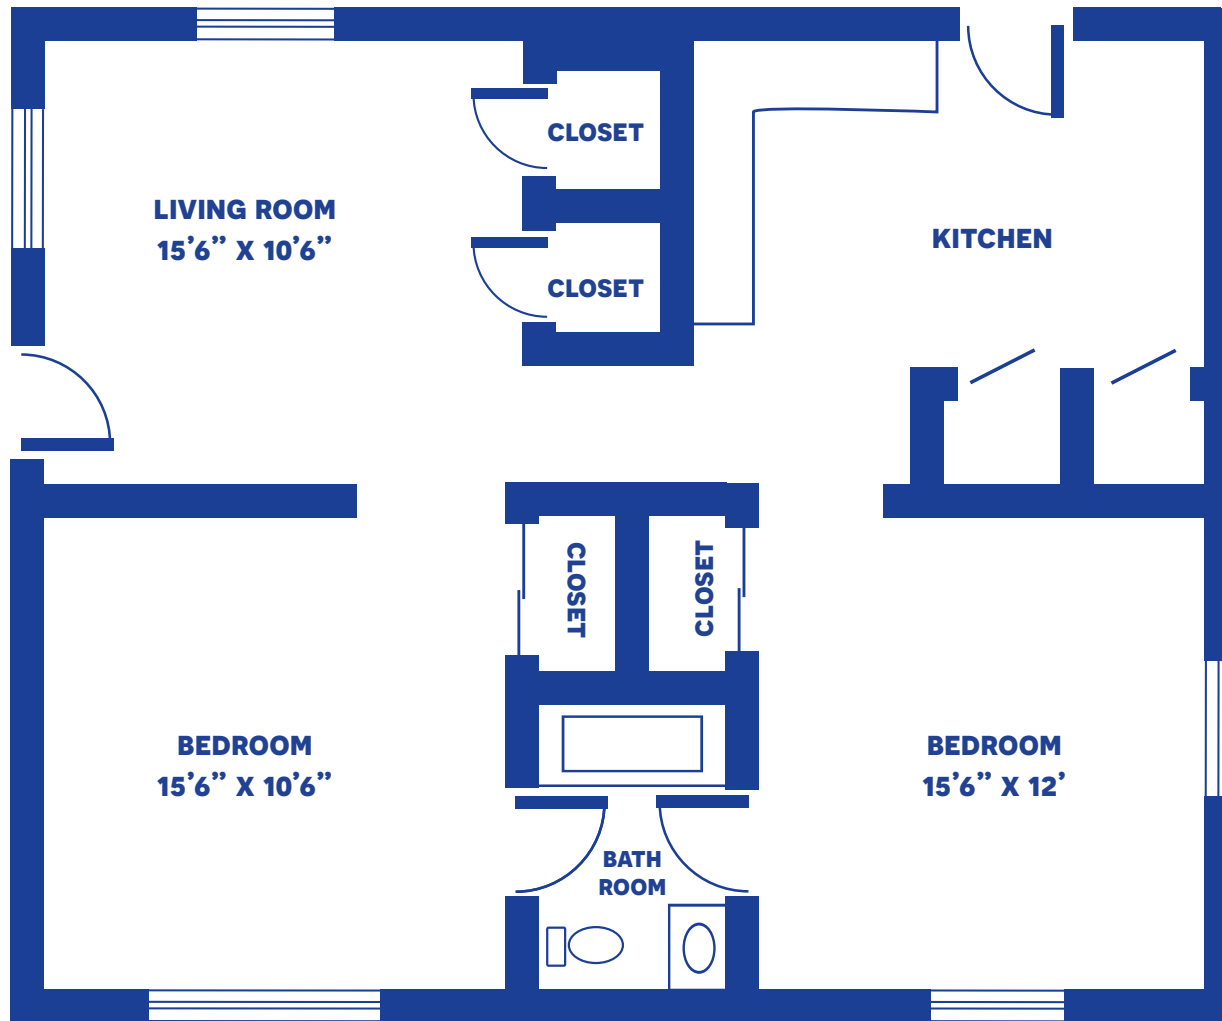

THE COTTONWOOD B

SAMPLE FLOOR PLAN / 742 SQUARE FEET

Floor plans may vary slightly and are not to scale.

THE CHESTNUT A

SAMPLE FLOOR PLAN / 908 SQUARE FEET

Floor plans may vary slightly and are not to scale.

THE CHESTNUT B

SAMPLE FLOOR PLAN / 908 SQUARE FEET

Floor plans may vary slightly and are not to scale.

THE ASPEN

SAMPLE FLOOR PLAN / 988 SQUARE FEET

Floor plans may vary slightly and are not to scale.

THE SYCAMORE

SAMPLE FLOOR PLAN / 1,485 SQUARE FEET

Floor plans may vary slightly and are not to scale.

THE EVERGREEN

COTTAGE #1 / 2,050 SQUARE FEET

Floor plans may vary slightly and are not to scale.

THE PINE

COTTAGE #2 / 2,646 SQUARE FEET

Floor plans may vary slightly and are not to scale.

THE ASH

COTTAGE #3 / 2,646 SQUARE FEET

Floor plans may vary slightly and are not to scale.