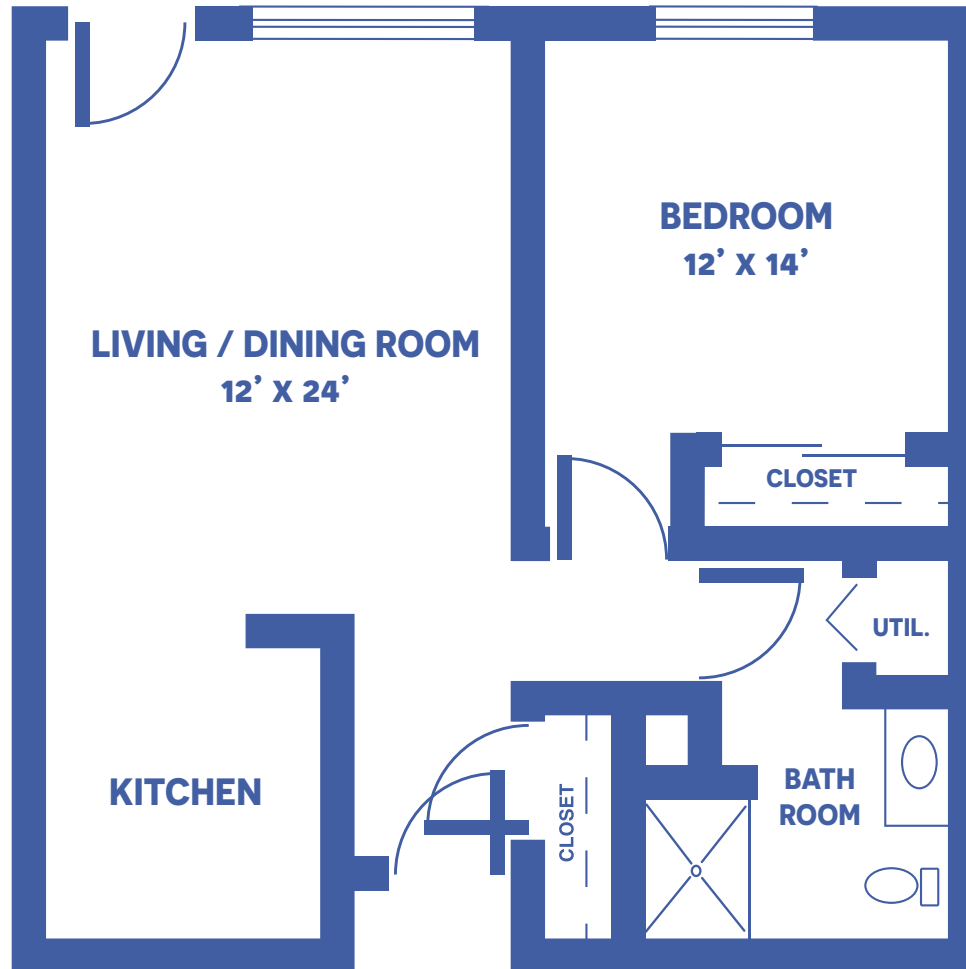

THE CAMPBELL

1 BEDROOM / 567 SQUARE FEET

Floor plans may vary slightly and are not to scale.