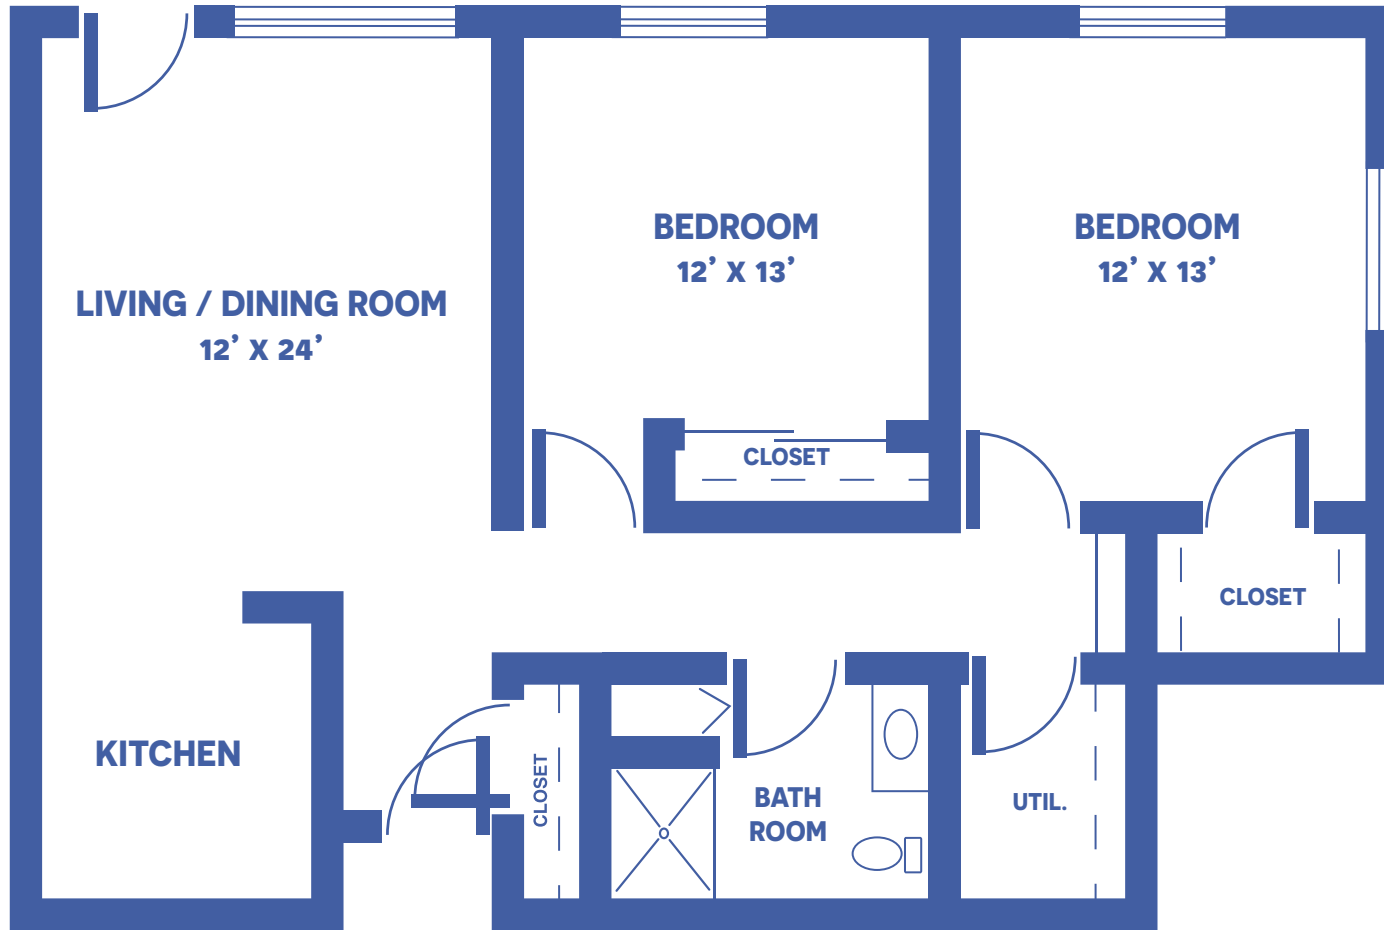

# THE WILSON

2 BEDROOM, 1 BATH / 813 SQUARE FEET

Floor plans may vary slightly and are not to scale.

2401 S HORTON, FORT SCOTT, KS 66701 • [WWW.FORTSCOTTPRESBYTERIANVILLAGE.ORG](http://WWW.FORTSCOTTPRESBYTERIANVILLAGE.ORG)