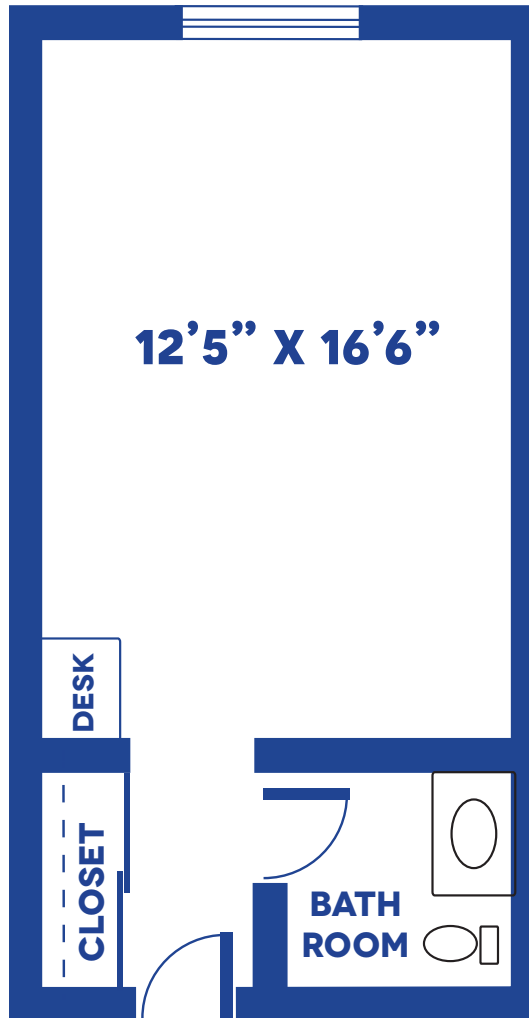

# PRIVATE RESIDENCE

APPROX. 240 SQUARE FEET

*Floor plans may vary slightly and are not to scale.*

# PRIVATE SUITE

APPROX. 281 SQUARE FEET

*Floor plans may vary slightly and are not to scale.*

# SEMI-PRIVATE RESIDENCE

SHARED ROOM / APPROX. 228 SQUARE FEET

*Floor plans may vary slightly and are not to scale.*