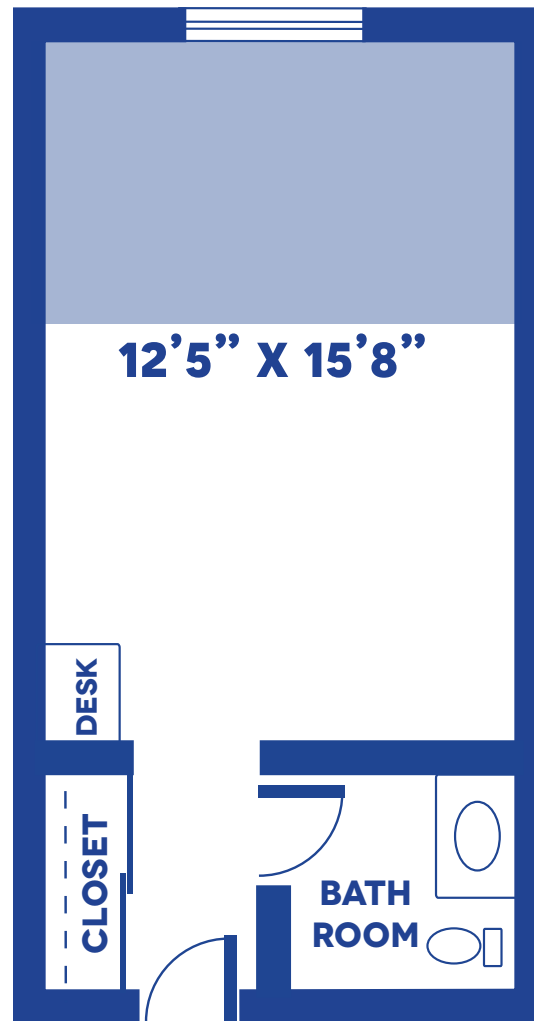

# PRIVATE RESIDENCE

APPROX. 240 SQUARE FEET

*Floor plans may vary slightly and are not to scale.*

# PRIVATE SUITE

APPROX. 281 SQUARE FEET

*Floor plans may vary slightly and are not to scale.*

# SEMI-PRIVATE RESIDENCE

SHARED ROOM / APPROX. 228 SQUARE FEET

*Floor plans may vary slightly and are not to scale.*