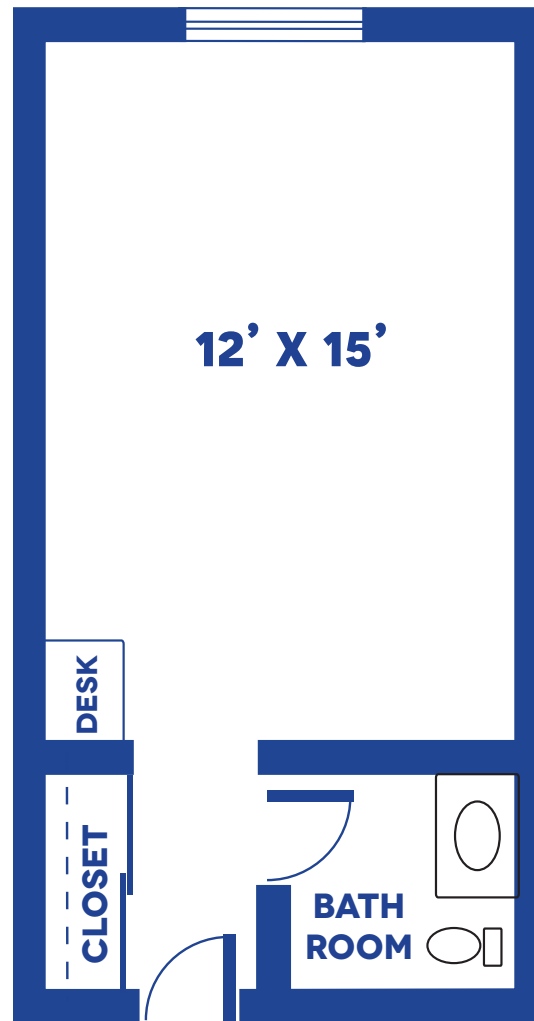

# PRIVATE RESIDENCE

APPROX. 240 SQUARE FEET

*Floor plans may vary slightly and are not to scale.*

# PRIVATE SUITE

APPROX. 281 SQUARE FEET

*Floor plans may vary slightly and are not to scale.*

# SEMI-PRIVATE RESIDENCE

SHARED ROOM / APPROX. 228 SQUARE FEET

*Floor plans may vary slightly and are not to scale.*