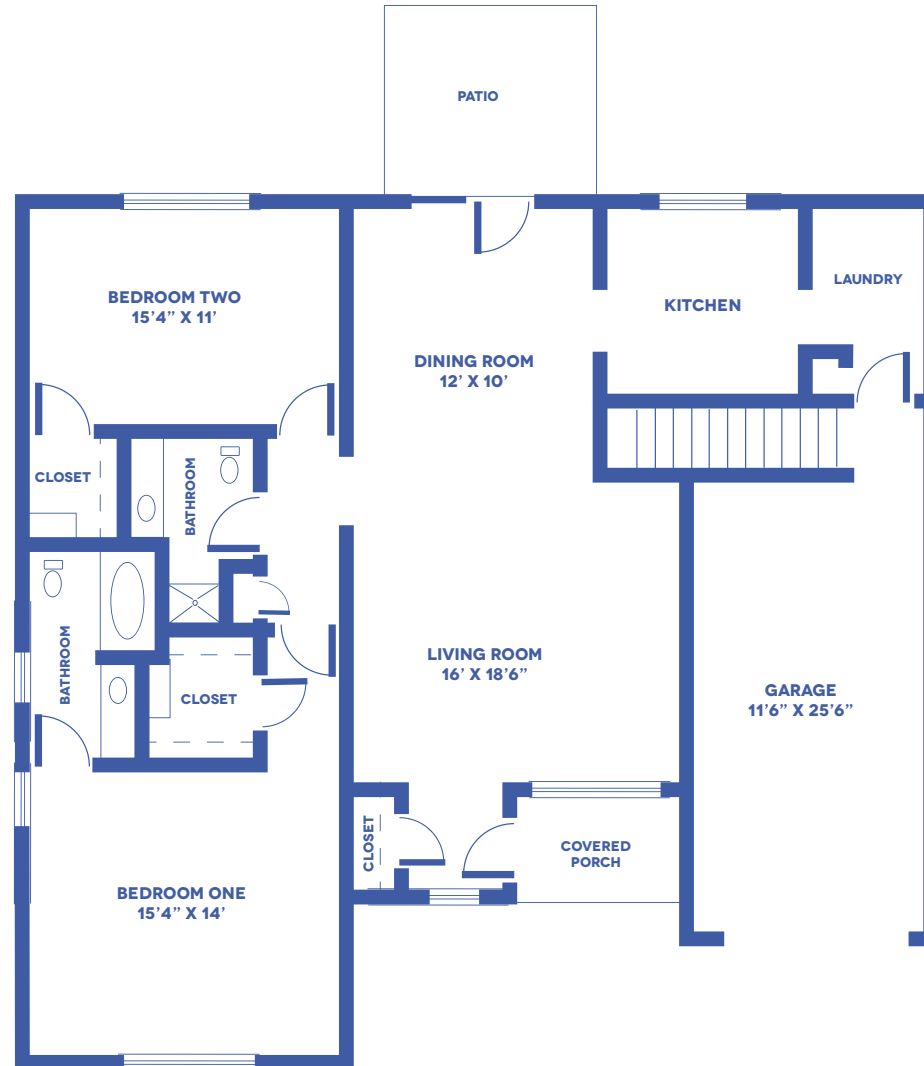

SUNFLOWER TOWER: THE DAISY

2-BEDROOM, 1-BATHROOM / APPROX. 726 SQUARE FEET

Floor plans may vary slightly and are not to scale.

1429 KASOLD DR, LAWRENCE, KS 66409 • WWW.LAWRENCEPRESBYTERIANMANOR.ORG

LAWRENCE
Presbyterian Manor®

LAWRENCE
Presbyterian Manor®

MANORWOODS: THE CHERRY

2-BEDROOM TOWNHOME / NO BASEMENT / APPROX. 1,220 SQUARE FEET

Floor plans may vary slightly and are not to scale.

1429 KASOLD DR, LAWRENCE, KS 66409 • WWW.LAWRENCEPRESBYTERIANMANOR.ORG

LAWRENCE
Presbyterian Manor®

MANORWOODS: THE SPRUCE

2-BEDROOM TOWNHOME / NO BASEMENT / APPROX. 1,313 SQUARE FEET

Floor plans may vary slightly and are not to scale.

1429 KASOLD DR, LAWRENCE, KS 66409 • WWW.LAWRENCEPRESBYTERIANMANOR.ORG

LAWRENCE
Presbyterian Manor®

MANORWOODS: THE MAPLE

2-BEDROOM TOWNHOME / BASEMENT / APPROX. 1,306 – 2,612 SQUARE FEET

Floor plans may vary slightly and are not to scale.

1429 KASOLD DR, LAWRENCE, KS 66409 • WWW.LAWRENCEPRESBYTERIANMANOR.ORG