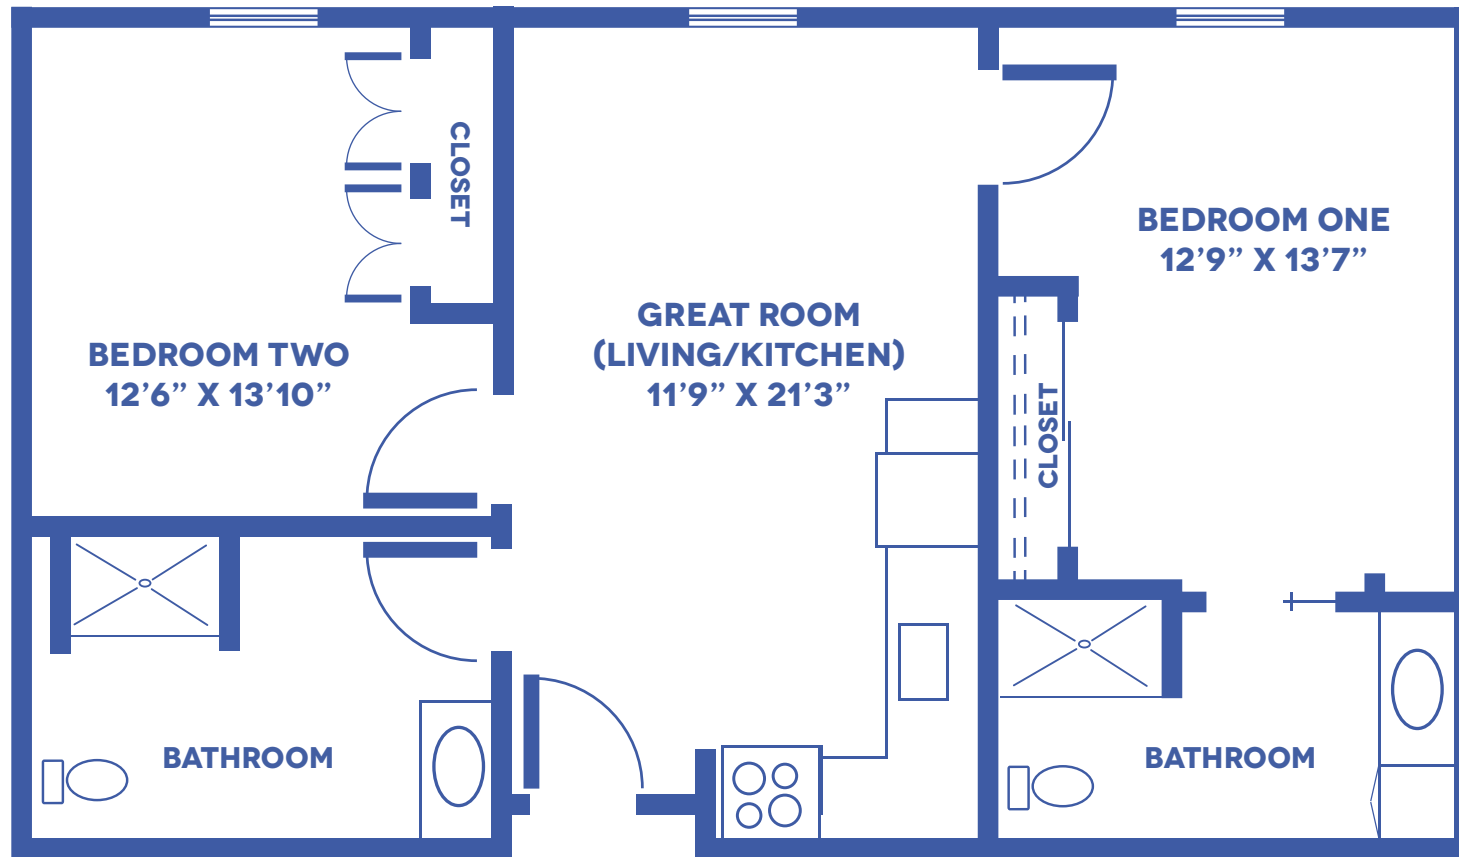

SUNFLOWER TOWER: THE LILY

1-BEDROOM / APPROX. 540 SQUARE FEET

Floor plans may vary slightly and are not to scale.

1429 KASOLD DR, LAWRENCE, KS 66409 • WWW.LAWRENCEPRESBYTERIANMANOR.ORG

LAWRENCE
Presbyterian Manor®

SUNFLOWER TOWER: THE DAISY

2-BEDROOM, 1-BATHROOM / APPROX. 726 SQUARE FEET

Floor plans may vary slightly and are not to scale.

1429 KASOLD DR, LAWRENCE, KS 66409 • WWW.LAWRENCEPRESBYTERIANMANOR.ORG

LAWRENCE
Presbyterian Manor®

SUNFLOWER TOWER: THE POPPY

2-BEDROOM, 2-BATHROOM / APPROX. 814 SQUARE FEET

Floor plans may vary slightly and are not to scale.

1429 KASOLD DR, LAWRENCE, KS 66409 • WWW.LAWRENCEPRESBYTERIANMANOR.ORG

LAWRENCE
Presbyterian Manor®

SUNFLOWER TOWER: THE ASTER

2-BEDROOM / APPROX. 1,034 SQUARE FEET

Floor plans may vary slightly and are not to scale.

SUNFLOWER TOWER: THE MARIGOLD

2-BEDROOM / THIRD FLOOR / APPROX. 836 SQUARE FEET

Floor plans may vary slightly and are not to scale.