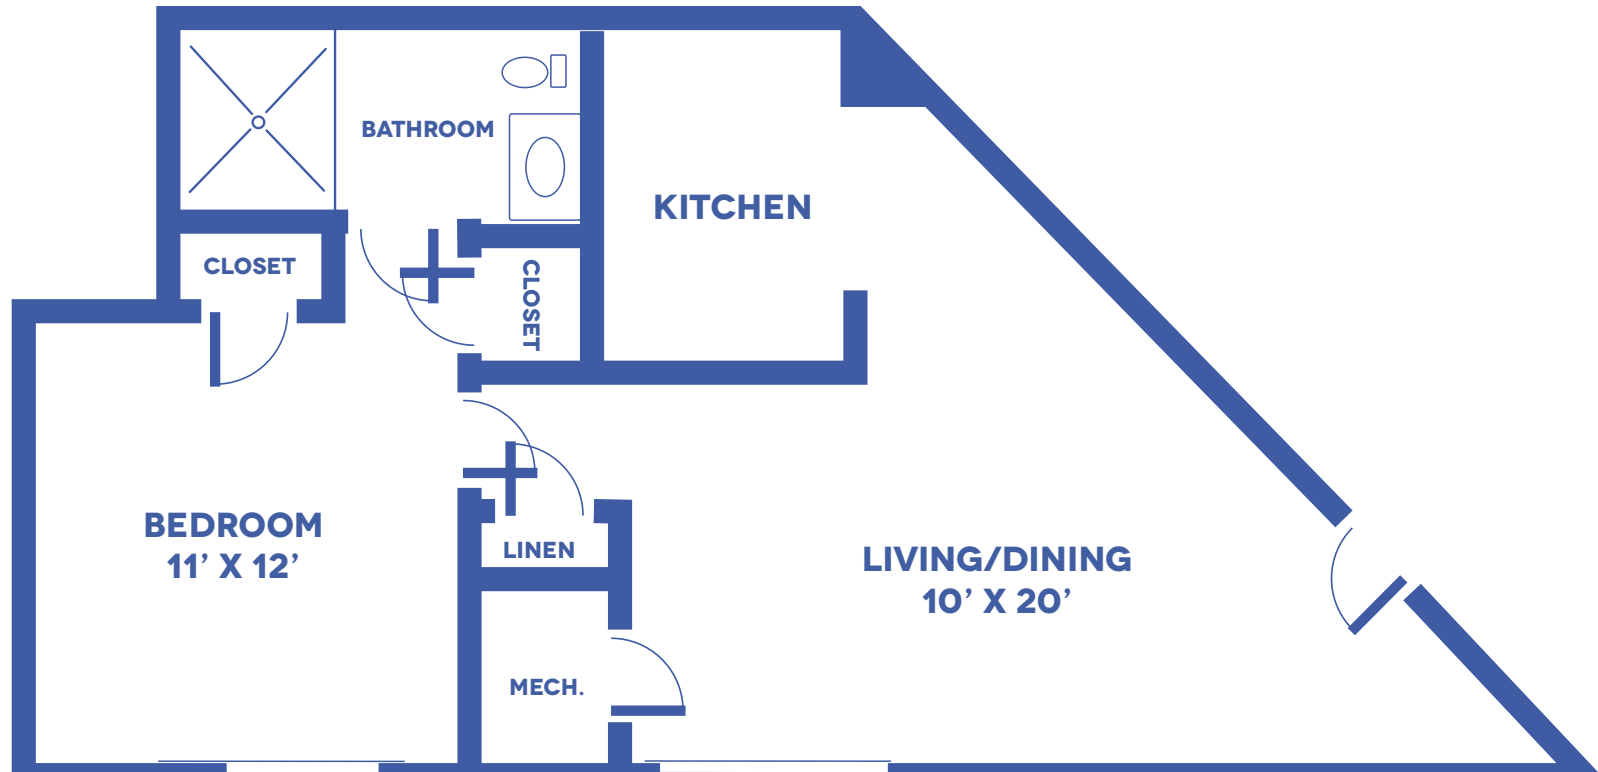

Floor plans may vary slightly and are not to scale.

1429 KASOLD DR, LAWRENCE, KS 66409 • WWW.LAWRENCEPRESBYTERIANMANOR.ORG

LAWRENCE
Presbyterian Manor®

PRAIRIE POINTE: THE WILDFLOWER

1-BEDROOM / APPROX. 552 SQUARE FEET