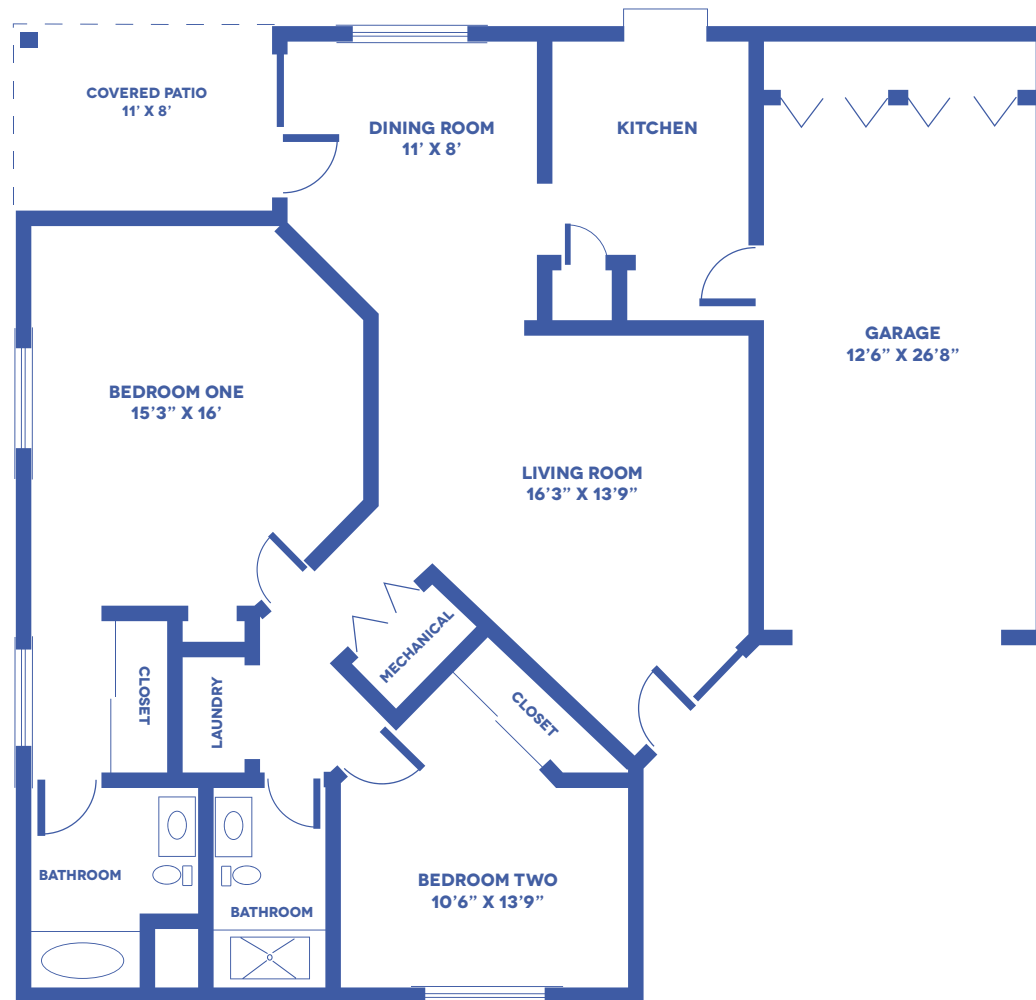

SUNFLOWER TOWER: THE DAISY

2-BEDROOM, 1-BATHROOM / APPROX. 726 SQUARE FEET

Floor plans may vary slightly and are not to scale.

1429 KASOLD DR, LAWRENCE, KS 66409 • WWW.LAWRENCEPRESBYTERIANMANOR.ORG

LAWRENCE
Presbyterian Manor®

Floor plans may vary slightly and are not to scale.

1429 KASOLD DR, LAWRENCE, KS 66409 • WWW.LAWRENCEPRESBYTERIANMANOR.ORG

LAWRENCE
Presbyterian Manor®

PRAIRIE POINTE: THE WILDFLOWER

1-BEDROOM / APPROX. 552 SQUARE FEET

Floor plans may vary slightly and are not to scale.

1429 KASOLD DR, LAWRENCE, KS 66409 • WWW.LAWRENCEPRESBYTERIANMANOR.ORG

LAWRENCE
Presbyterian Manor®

PRAIRIE POINTE: THE TALLGRASS

2-BEDROOM / APPROX. 750 SQUARE FEET

Floor plans may vary slightly and are not to scale.

MANORWOODS: THE CEDAR

2-BEDROOM TOWNHOME / NO BASEMENT / APPROX. 1,178 SQUARE FEET

Floor plans may vary slightly and are not to scale.

1429 KASOLD DR, LAWRENCE, KS 66409 • WWW.LAWRENCEPRESBYTERIANMANOR.ORG