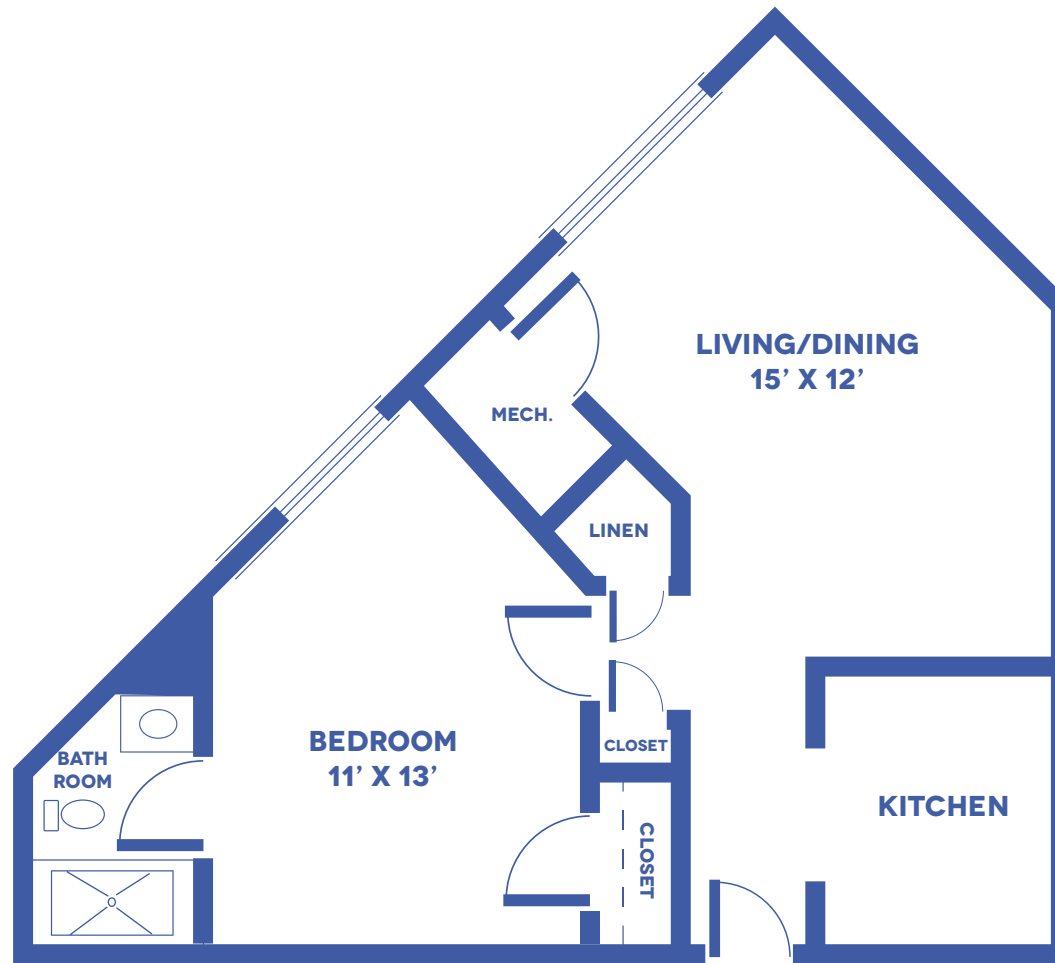

SUNFLOWER TOWER: THE POPPY

2-BEDROOM, 2-BATHROOM / APPROX. 814 SQUARE FEET

Floor plans may vary slightly and are not to scale.

1429 KASOLD DR, LAWRENCE, KS 66409 • WWW.LAWRENCEPRESBYTERIANMANOR.ORG

LAWRENCE
Presbyterian Manor®

SUNFLOWER TOWER: THE ASTER

2-BEDROOM / APPROX. 1,034 SQUARE FEET

Floor plans may vary slightly and are not to scale.

SUNFLOWER TOWER: THE MARIGOLD

2-BEDROOM / THIRD FLOOR / APPROX. 836 SQUARE FEET

Floor plans may vary slightly and are not to scale.

LAWRENCE
Presbyterian Manor®

SUNFLOWER TOWER: THE PRIMROSE

2-BEDROOM DELUXE / THIRD FLOOR / APPROX. 1,100 SQUARE FEET

Floor plans may vary slightly and are not to scale.

PRAIRIE POINTE: THE BLUESTEM

1-BEDROOM / APPROX. 473 SQUARE FEET

Floor plans may vary slightly and are not to scale.

1429 KASOLD DR, LAWRENCE, KS 66409 • WWW.LAWRENCEPRESBYTERIANMANOR.ORG

LAWRENCE
Presbyterian Manor®

PRAIRIE POINTE: THE WILDFLOWER

1-BEDROOM / APPROX. 552 SQUARE FEET