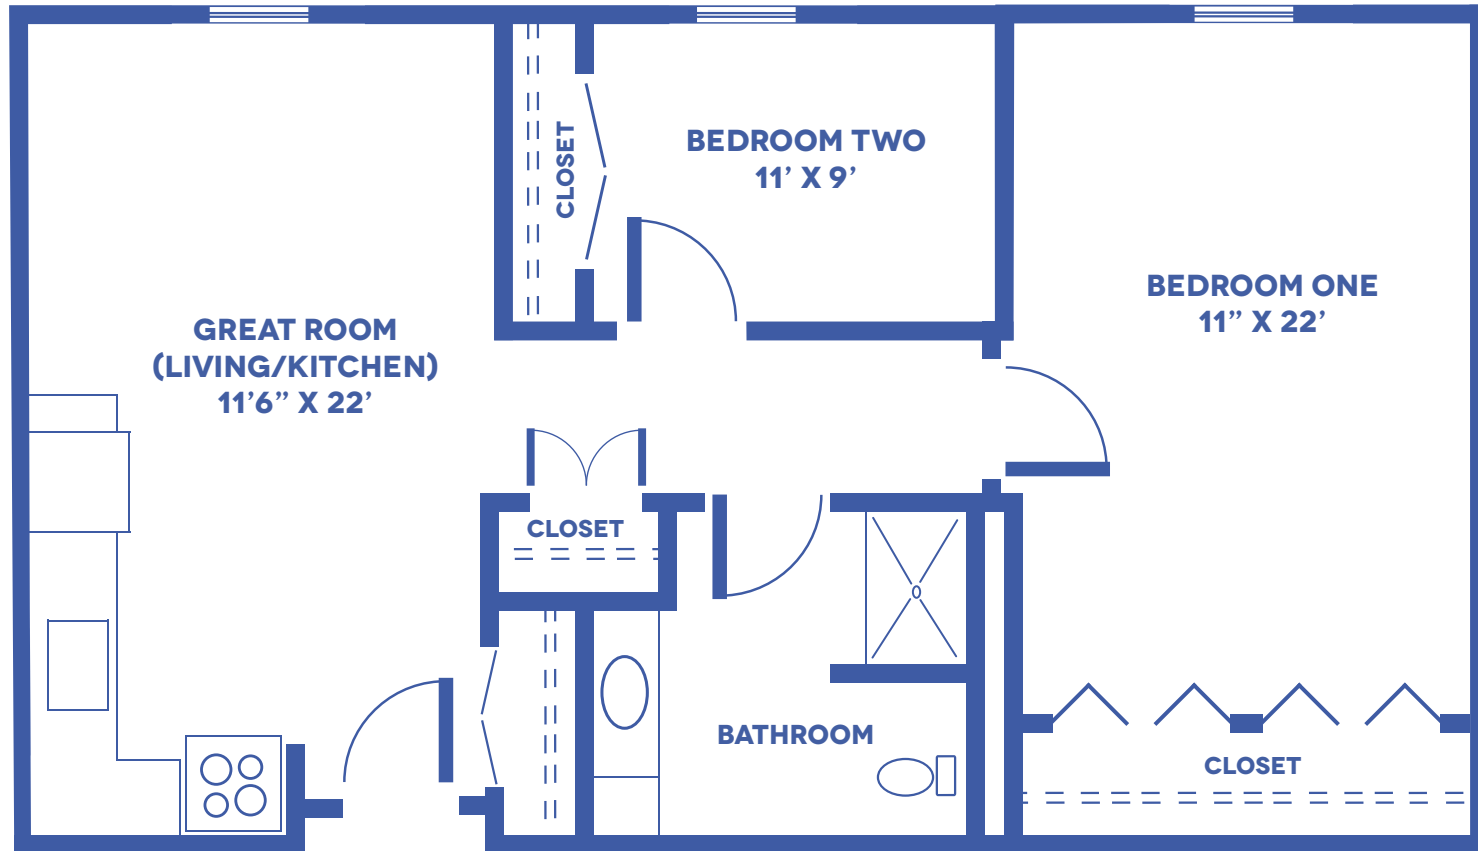

SUNFLOWER TOWER: THE LILY

1-BEDROOM / APPROX. 540 SQUARE FEET

Floor plans may vary slightly and are not to scale.

1429 KASOLD DR, LAWRENCE, KS 66409 • WWW.LAWRENCEPRESBYTERIANMANOR.ORG

LAWRENCE
Presbyterian Manor®

SUNFLOWER TOWER: THE DAISY

2-BEDROOM, 1-BATHROOM / APPROX. 726 SQUARE FEET

Floor plans may vary slightly and are not to scale.

1429 KASOLD DR, LAWRENCE, KS 66409 • WWW.LAWRENCEPRESBYTERIANMANOR.ORG

LAWRENCE
Presbyterian Manor®

SUNFLOWER TOWER: THE POPPY

2-BEDROOM, 2-BATHROOM / APPROX. 814 SQUARE FEET

Floor plans may vary slightly and are not to scale.

1429 KASOLD DR, LAWRENCE, KS 66409 • WWW.LAWRENCEPRESBYTERIANMANOR.ORG

LAWRENCE
Presbyterian Manor®

LAWRENCE
Presbyterian Manor®

SUNFLOWER TOWER: THE PRIMROSE

2-BEDROOM DELUXE / THIRD FLOOR / APPROX. 1,100 SQUARE FEET

Floor plans may vary slightly and are not to scale.

PRAIRIE POINTE: THE BLUESTEM

1-BEDROOM / APPROX. 473 SQUARE FEET