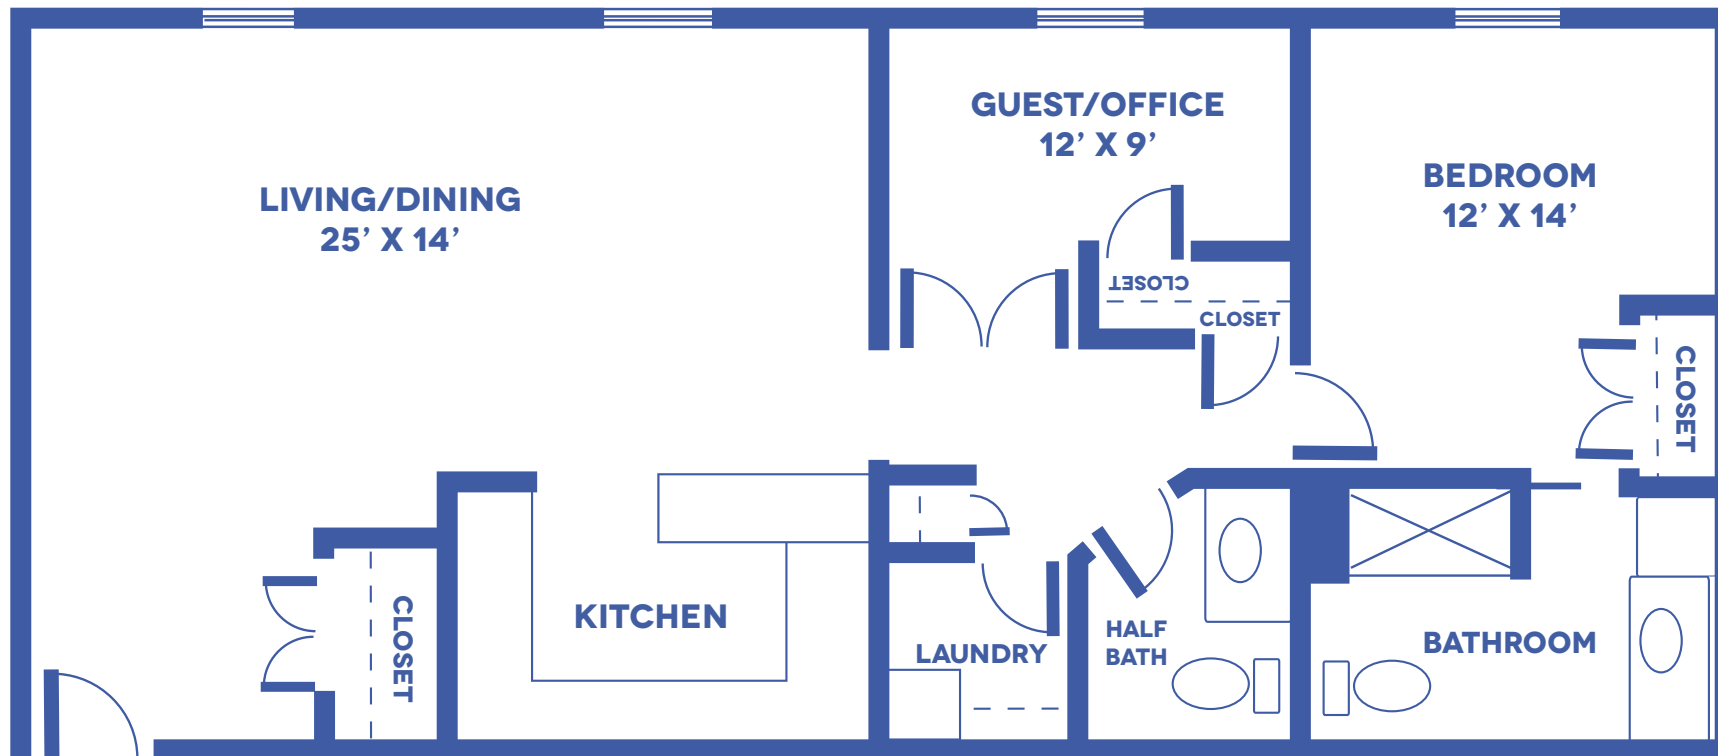

SUNFLOWER TOWER: THE POPPY

2-BEDROOM, 2-BATHROOM / APPROX. 814 SQUARE FEET

Floor plans may vary slightly and are not to scale.

1429 KASOLD DR, LAWRENCE, KS 66409 • WWW.LAWRENCEPRESBYTERIANMANOR.ORG

LAWRENCE
Presbyterian Manor®

SUNFLOWER TOWER: THE ASTER

2-BEDROOM / APPROX. 1,034 SQUARE FEET

Floor plans may vary slightly and are not to scale.

SUNFLOWER TOWER: THE MARIGOLD

2-BEDROOM / THIRD FLOOR / APPROX. 836 SQUARE FEET

Floor plans may vary slightly and are not to scale.

LAWRENCE
Presbyterian Manor®

SUNFLOWER TOWER: THE PRIMROSE

2-BEDROOM DELUXE / THIRD FLOOR / APPROX. 1,100 SQUARE FEET

Floor plans may vary slightly and are not to scale.

PRAIRIE POINTE: THE BLUESTEM

1-BEDROOM / APPROX. 473 SQUARE FEET