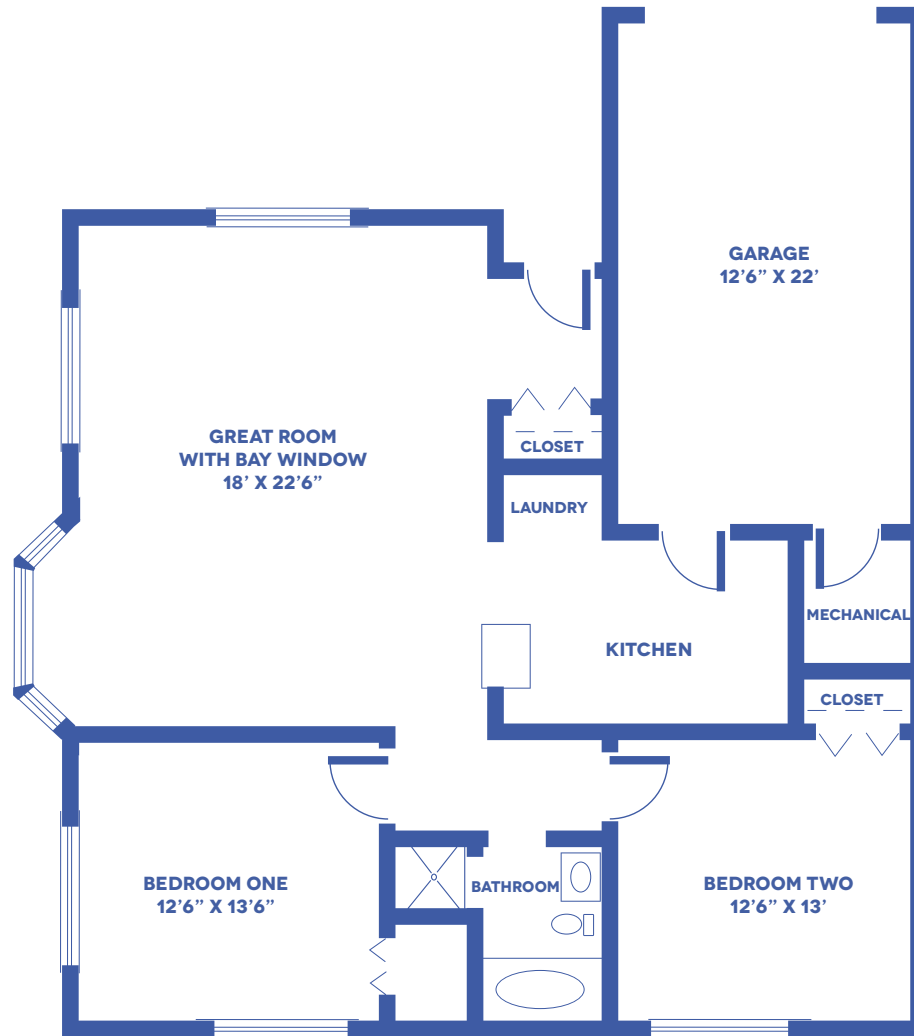

SUNFLOWER TOWER: THE DAISY

2-BEDROOM, 1-BATHROOM / APPROX. 726 SQUARE FEET

Floor plans may vary slightly and are not to scale.

1429 KASOLD DR, LAWRENCE, KS 66409 • WWW.LAWRENCEPRESBYTERIANMANOR.ORG

LAWRENCE
Presbyterian Manor®

Floor plans may vary slightly and are not to scale.

1429 KASOLD DR, LAWRENCE, KS 66409 • WWW.LAWRENCEPRESBYTERIANMANOR.ORG

LAWRENCE
Presbyterian Manor®

PRAIRIE POINTE: THE TALLGRASS

2-BEDROOM / APPROX. 750 SQUARE FEET

Floor plans may vary slightly and are not to scale.

MANORWOODS: THE CEDAR

2-BEDROOM TOWNHOME / NO BASEMENT / APPROX. 1,178 SQUARE FEET

Floor plans may vary slightly and are not to scale.

1429 KASOLD DR, LAWRENCE, KS 66409 • WWW.LAWRENCEPRESBYTERIANMANOR.ORG

LAWRENCE
Presbyterian Manor®

MANORWOODS: THE CHERRY

2-BEDROOM TOWNHOME / NO BASEMENT / APPROX. 1,220 SQUARE FEET

Floor plans may vary slightly and are not to scale.

1429 KASOLD DR, LAWRENCE, KS 66409 • WWW.LAWRENCEPRESBYTERIANMANOR.ORG