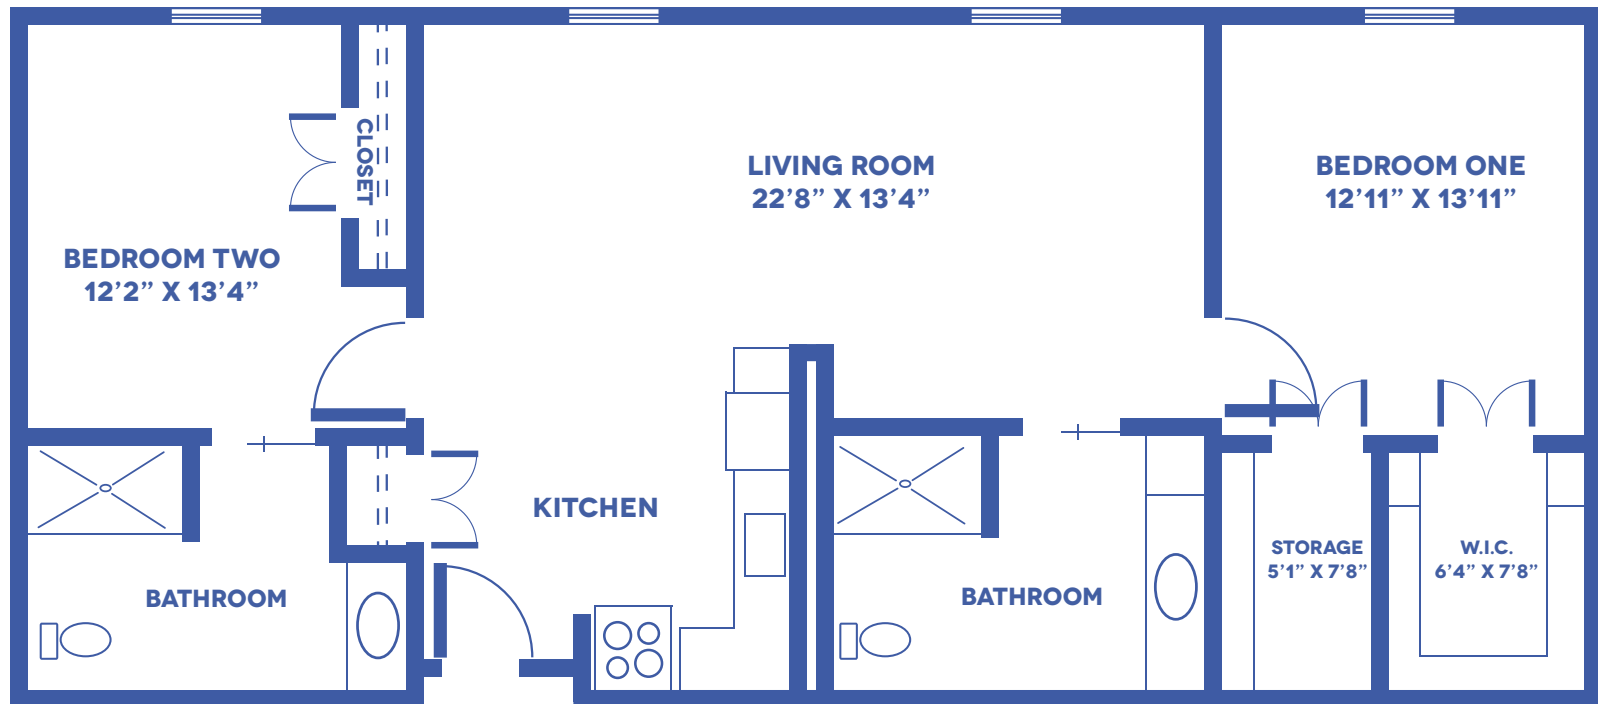

SUNFLOWER TOWER: THE LILY

1-BEDROOM / APPROX. 540 SQUARE FEET

Floor plans may vary slightly and are not to scale.

1429 KASOLD DR, LAWRENCE, KS 66409 • WWW.LAWRENCEPRESBYTERIANMANOR.ORG

LAWRENCE
Presbyterian Manor®

SUNFLOWER TOWER: THE DAISY

2-BEDROOM, 1-BATHROOM / APPROX. 726 SQUARE FEET

Floor plans may vary slightly and are not to scale.

1429 KASOLD DR, LAWRENCE, KS 66409 • WWW.LAWRENCEPRESBYTERIANMANOR.ORG

LAWRENCE
Presbyterian Manor®

SUNFLOWER TOWER: THE POPPY

2-BEDROOM, 2-BATHROOM / APPROX. 814 SQUARE FEET

Floor plans may vary slightly and are not to scale.

1429 KASOLD DR, LAWRENCE, KS 66409 • WWW.LAWRENCEPRESBYTERIANMANOR.ORG

LAWRENCE
Presbyterian Manor®

SUNFLOWER TOWER: THE ASTER

2-BEDROOM / APPROX. 1,034 SQUARE FEET

Floor plans may vary slightly and are not to scale.

SUNFLOWER TOWER: THE MARIGOLD

2-BEDROOM / THIRD FLOOR / APPROX. 836 SQUARE FEET

Floor plans may vary slightly and are not to scale.