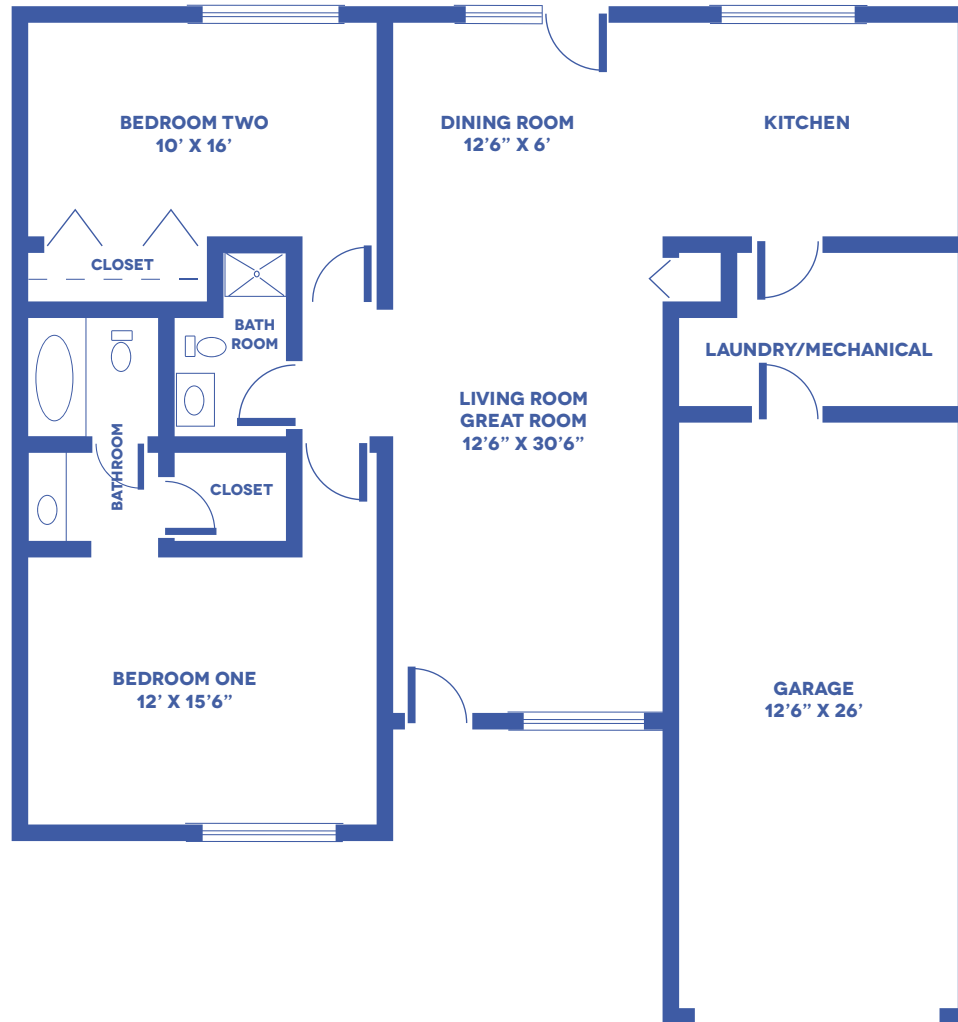

Floor plans may vary slightly and are not to scale.

MANORWOODS: THE CEDAR

2-BEDROOM TOWNHOME / NO BASEMENT / APPROX. 1,178 SQUARE FEET

Floor plans may vary slightly and are not to scale.

1429 KASOLD DR, LAWRENCE, KS 66409 • WWW.LAWRENCEPRESBYTERIANMANOR.ORG

LAWRENCE
Presbyterian Manor®

MANORWOODS: THE CHERRY

2-BEDROOM TOWNHOME / NO BASEMENT / APPROX. 1,220 SQUARE FEET

Floor plans may vary slightly and are not to scale.

1429 KASOLD DR, LAWRENCE, KS 66409 • WWW.LAWRENCEPRESBYTERIANMANOR.ORG

LAWRENCE
Presbyterian Manor®

MANORWOODS: THE SPRUCE

2-BEDROOM TOWNHOME / NO BASEMENT / APPROX. 1,313 SQUARE FEET

Floor plans may vary slightly and are not to scale.

1429 KASOLD DR, LAWRENCE, KS 66409 • WWW.LAWRENCEPRESBYTERIANMANOR.ORG