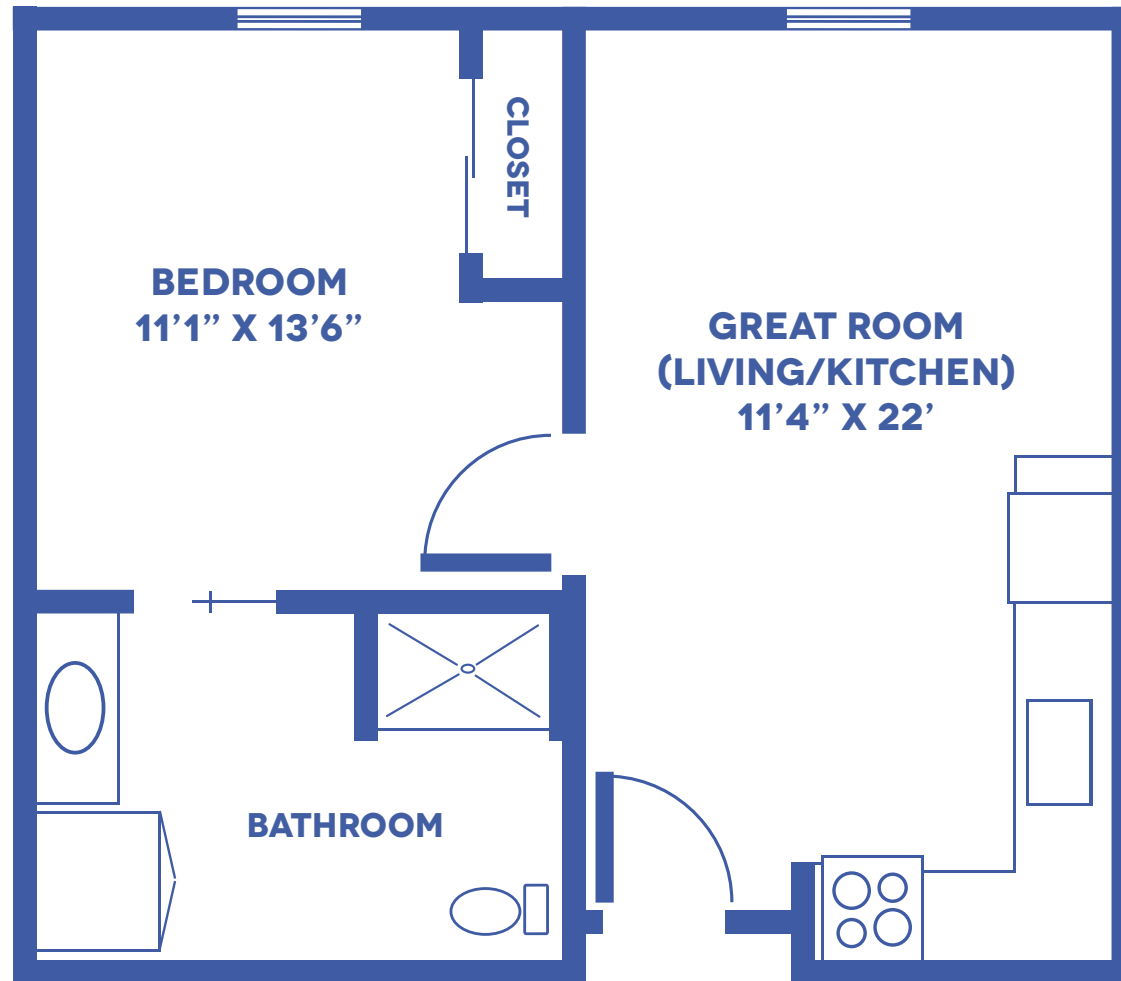

SUNFLOWER TOWER: THE LILY

1-BEDROOM / APPROX. 540 SQUARE FEET

Floor plans may vary slightly and are not to scale.

1429 KASOLD DR, LAWRENCE, KS 66409 • WWW.LAWRENCEPRESBYTERIANMANOR.ORG

LAWRENCE
Presbyterian Manor®

SUNFLOWER TOWER: THE DAISY

2-BEDROOM, 1-BATHROOM / APPROX. 726 SQUARE FEET

Floor plans may vary slightly and are not to scale.

1429 KASOLD DR, LAWRENCE, KS 66409 • WWW.LAWRENCEPRESBYTERIANMANOR.ORG

LAWRENCE
Presbyterian Manor®

SUNFLOWER TOWER: THE POPPY

2-BEDROOM, 2-BATHROOM / APPROX. 814 SQUARE FEET

Floor plans may vary slightly and are not to scale.

1429 KASOLD DR, LAWRENCE, KS 66409 • WWW.LAWRENCEPRESBYTERIANMANOR.ORG

LAWRENCE
Presbyterian Manor®

LAWRENCE
Presbyterian Manor®

SUNFLOWER TOWER: THE PRIMROSE

2-BEDROOM DELUXE / THIRD FLOOR / APPROX. 1,100 SQUARE FEET

Floor plans may vary slightly and are not to scale.

PRAIRIE POINTE: THE BLUESTEM

1-BEDROOM / APPROX. 473 SQUARE FEET