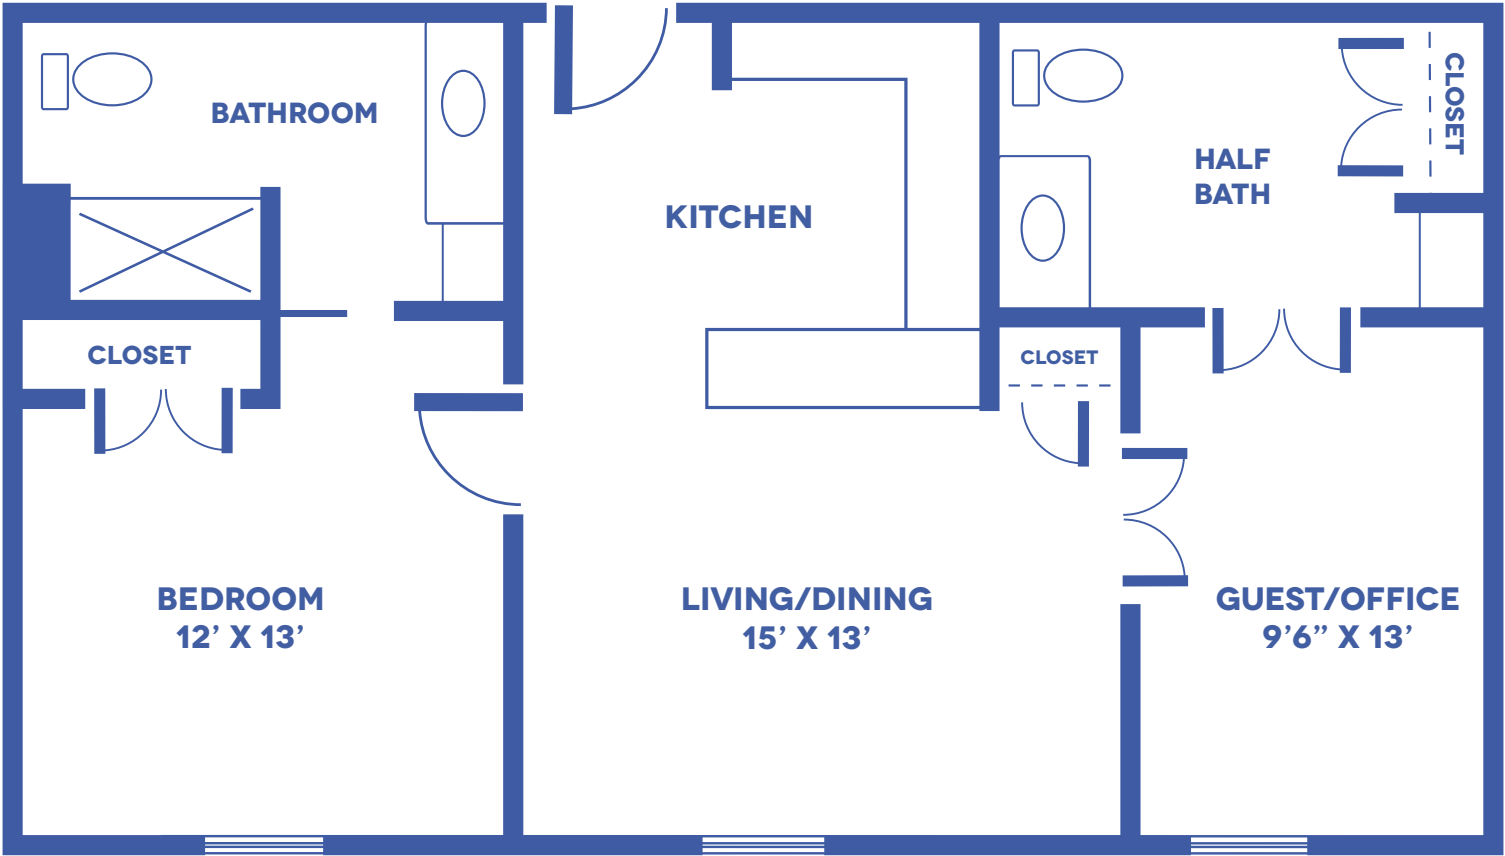

SUNFLOWER TOWER: THE DAISY

2-BEDROOM, 1-BATHROOM / APPROX. 726 SQUARE FEET

Floor plans may vary slightly and are not to scale.

1429 KASOLD DR, LAWRENCE, KS 66409 • WWW.LAWRENCEPRESBYTERIANMANOR.ORG

LAWRENCE
Presbyterian Manor®

SUNFLOWER TOWER: THE POPPY

2-BEDROOM, 2-BATHROOM / APPROX. 814 SQUARE FEET

Floor plans may vary slightly and are not to scale.

1429 KASOLD DR, LAWRENCE, KS 66409 • WWW.LAWRENCEPRESBYTERIANMANOR.ORG

LAWRENCE
Presbyterian Manor®

SUNFLOWER TOWER: THE ASTER

2-BEDROOM / APPROX. 1,034 SQUARE FEET

Floor plans may vary slightly and are not to scale.

SUNFLOWER TOWER: THE MARIGOLD

2-BEDROOM / THIRD FLOOR / APPROX. 836 SQUARE FEET

Floor plans may vary slightly and are not to scale.

LAWRENCE
Presbyterian Manor®

SUNFLOWER TOWER: THE PRIMROSE

2-BEDROOM DELUXE / THIRD FLOOR / APPROX. 1,100 SQUARE FEET

Floor plans may vary slightly and are not to scale.

PRAIRIE POINTE: THE BLUESTEM

1-BEDROOM / APPROX. 473 SQUARE FEET