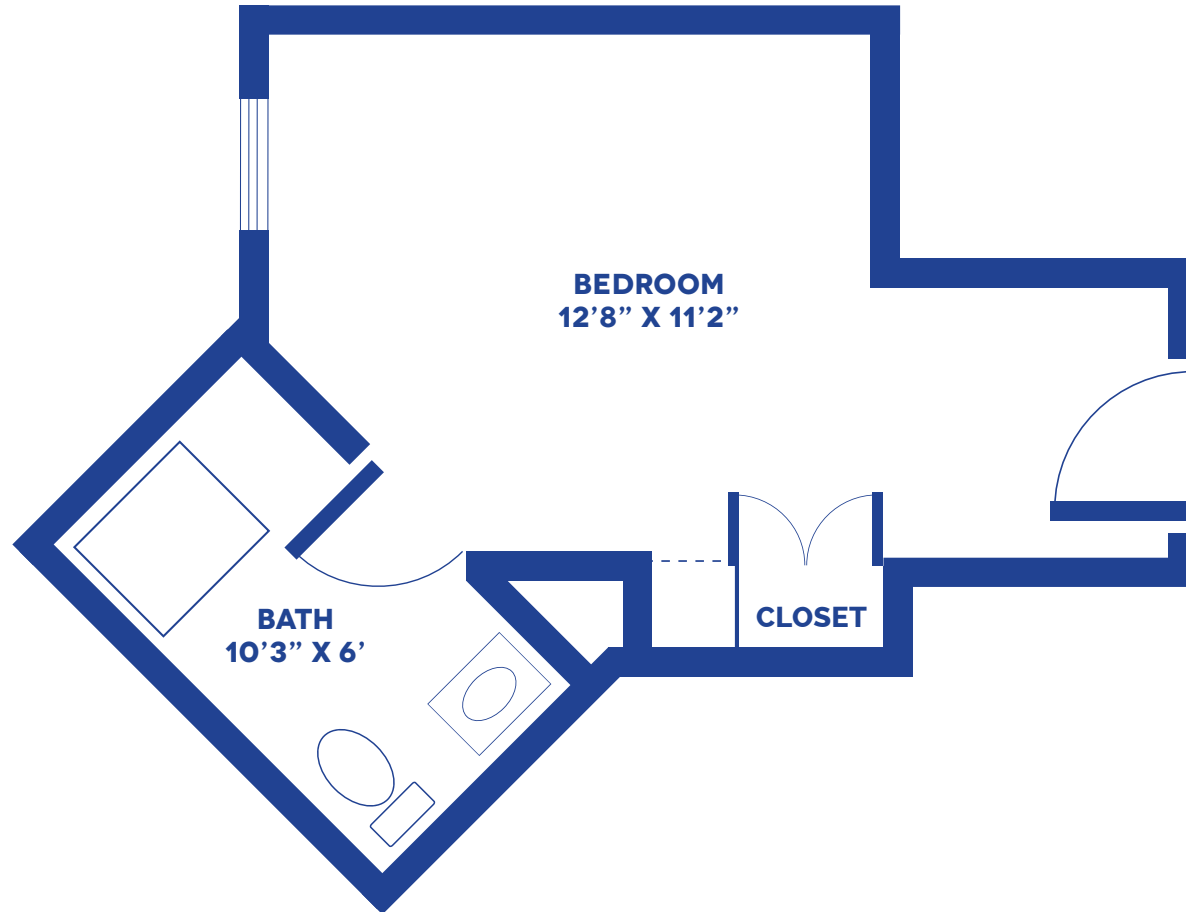

# PRIVATE RESIDENCE

## LAYOUT OPTION 1 / 172 SQUARE FEET

*Floor plans may vary slightly and are not to scale.*