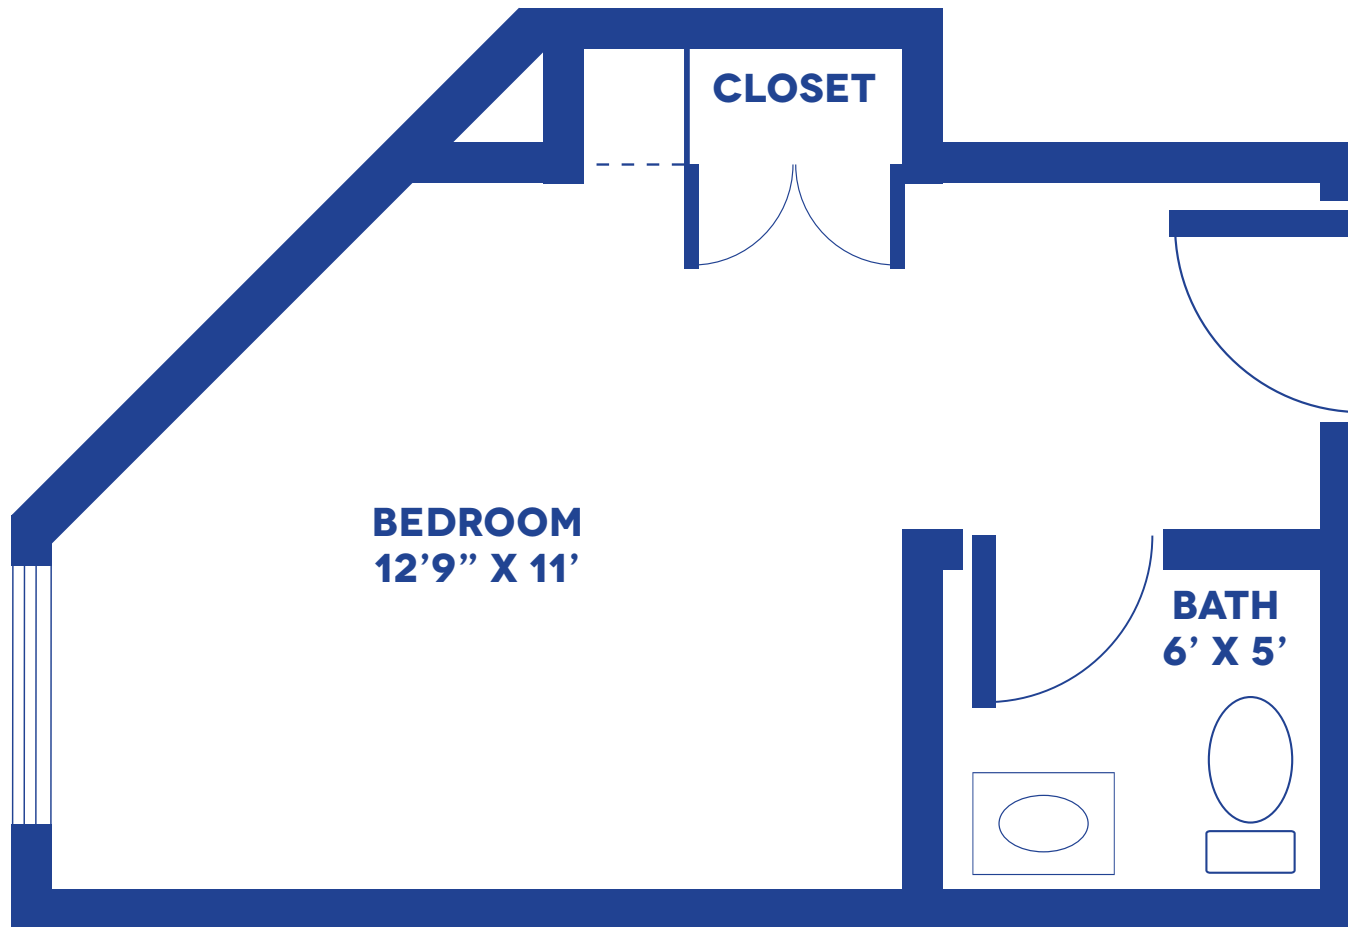

PRIVATE RESIDENCE

LAYOUT OPTION 2 / 172 SQUARE FEET

Floor plans may vary slightly and are not to scale.