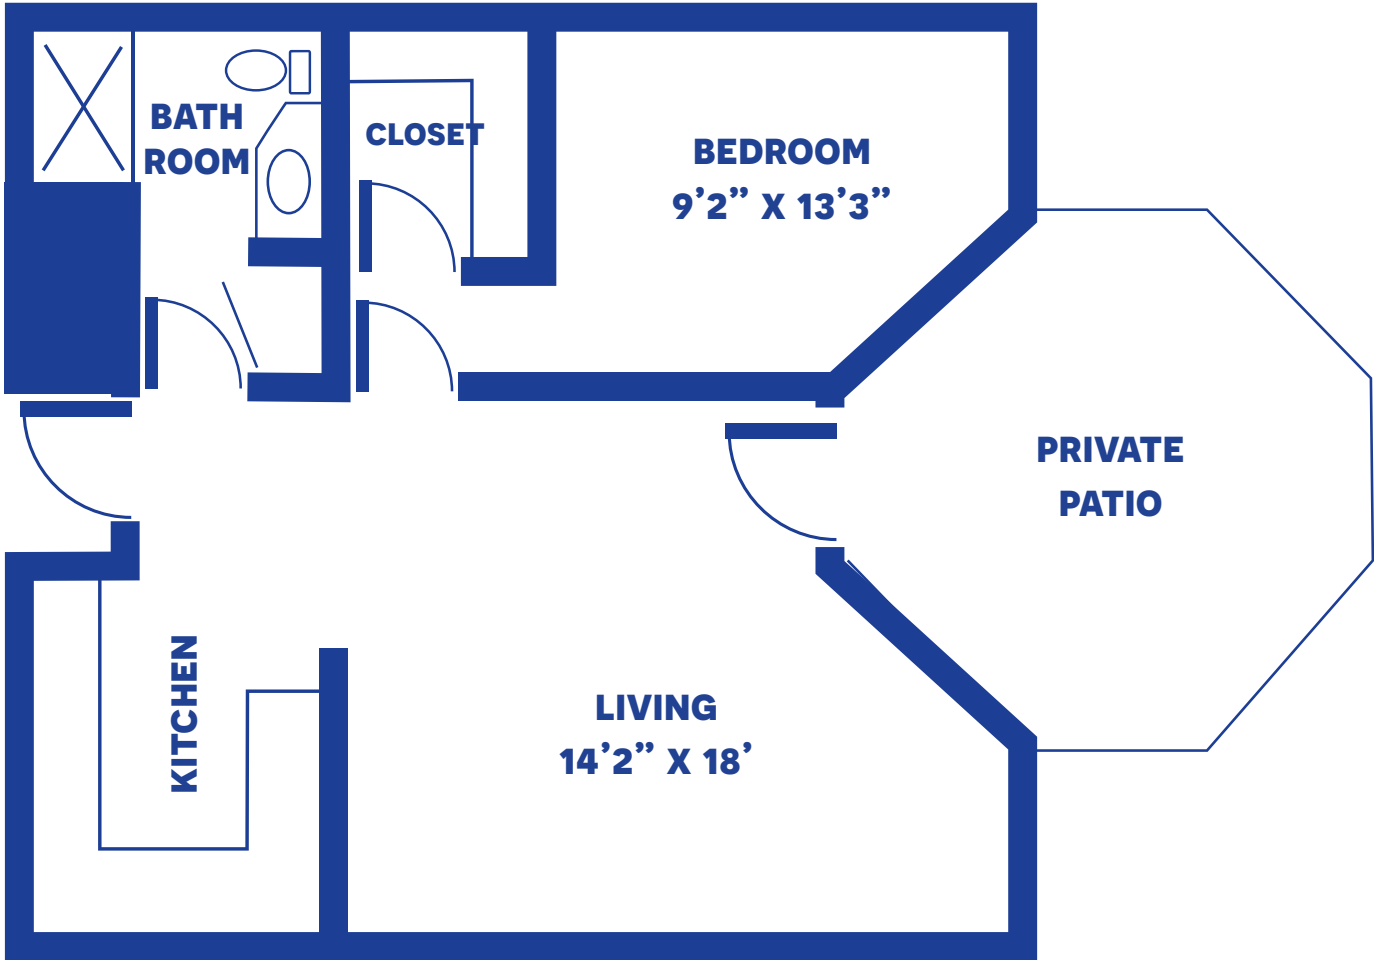

THE REDBUD

STUDIO APARTMENT / 532 SQUARE FEET

Floor plans may vary slightly and are not to scale.

THE BRADFORD

ONE-BEDROOM APARTMENT / 625 SQUARE FEET

Floor plans may vary slightly and are not to scale.

200 CAMPUS DR, DODGE CITY, KS 67801 • WWW.MANOROFTHEPLAINS.ORG

MANOR of the **PLAINS**

A PMMA® COMMUNITY

THE OAK

TWO-BEDROOM APARTMENT / 855 SQUARE FEET

Floor plans may vary slightly and are not to scale.

THE COTTONWOOD

TWO-BEDROOM LARGE APARTMENT / 895 SQUARE FEET

Floor plans may vary slightly and are not to scale.

200 CAMPUS DR, DODGE CITY, KS 67801 • WWW.MANOROFTHEPLAINS.ORG

MANOR of the **PLAINS**
A PMMA® COMMUNITY

THE ASPEN

TWO-BEDROOM DELUXE APARTMENT / 1,186 SQUARE FEET

Floor plans may vary slightly and are not to scale.

200 CAMPUS DR, DODGE CITY, KS 67801 • WWW.MANOROFTHEPLAINS.ORG

MANOR of the **PLAINS**

A PMMA® COMMUNITY

THE MULBERRY

EXECUTIVE SUITE / 1,427 SQUARE FEET

Floor plans may vary slightly and are not to scale.