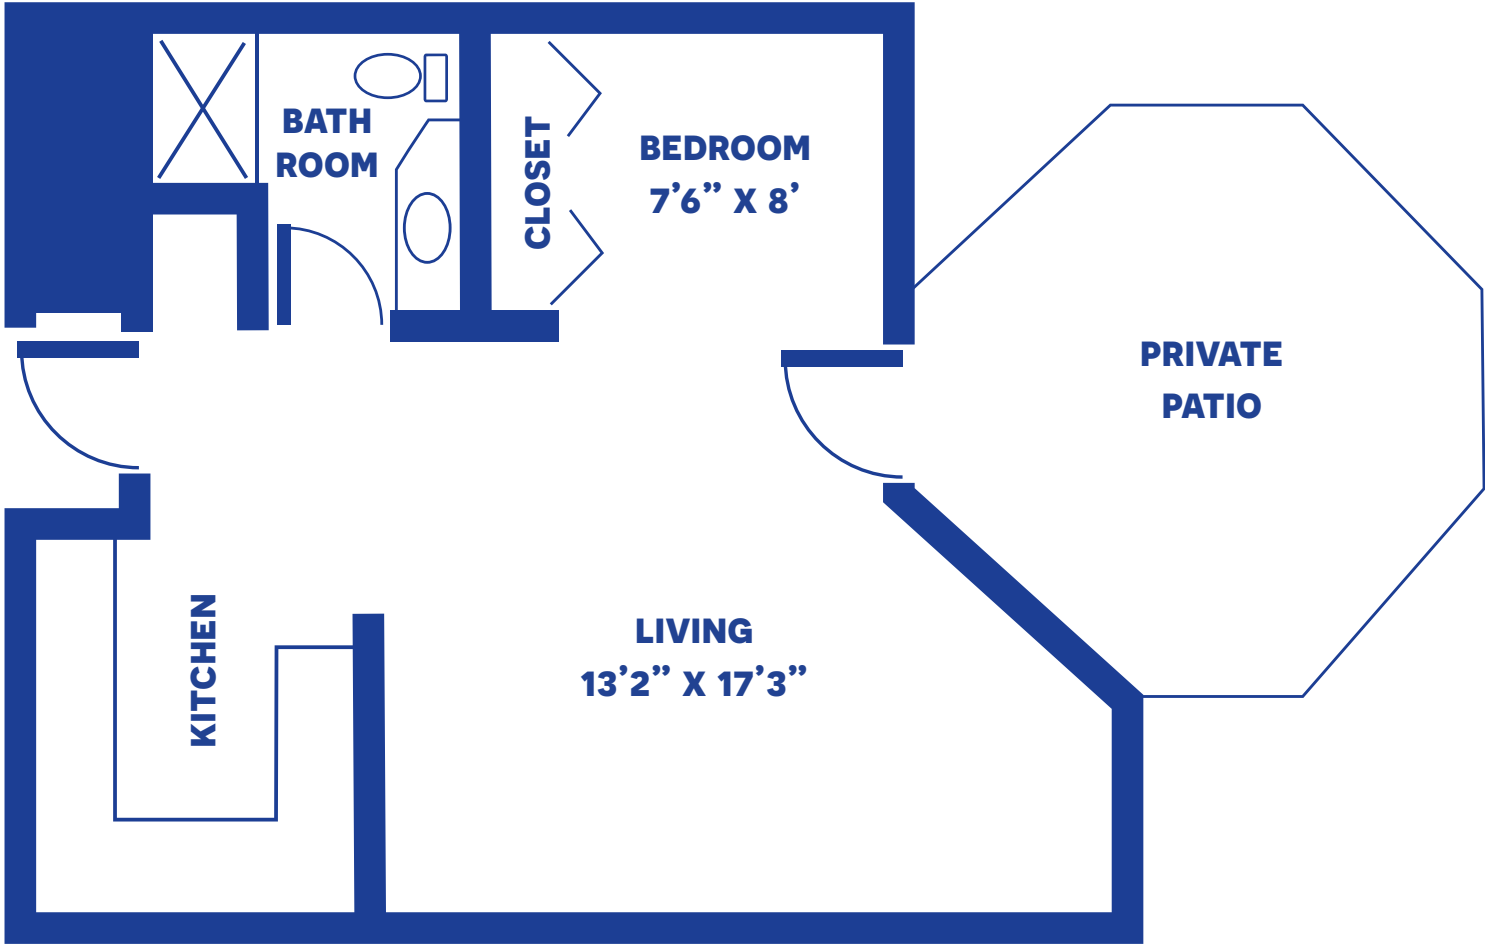

THE REDBUD

STUDIO APARTMENT / 532 SQUARE FEET

Floor plans may vary slightly and are not to scale.

THE BRADFORD

ONE-BEDROOM APARTMENT / 625 SQUARE FEET

Floor plans may vary slightly and are not to scale.

200 CAMPUS DR, DODGE CITY, KS 67801 • WWW.MANOROFTHEPLAINS.ORG

MANOR of the **PLAINS**

A PMMA® COMMUNITY

THE OAK

TWO-BEDROOM APARTMENT / 855 SQUARE FEET

Floor plans may vary slightly and are not to scale.

THE COTTONWOOD

TWO-BEDROOM LARGE APARTMENT / 895 SQUARE FEET

Floor plans may vary slightly and are not to scale.

200 CAMPUS DR, DODGE CITY, KS 67801 • WWW.MANOROFTHEPLAINS.ORG

MANOR of the **PLAINS**
A PMMA® COMMUNITY

THE ASPEN

TWO-BEDROOM DELUXE APARTMENT / 1,186 SQUARE FEET

Floor plans may vary slightly and are not to scale.

200 CAMPUS DR, DODGE CITY, KS 67801 • WWW.MANOROFTHEPLAINS.ORG

MANOR of the **PLAINS**

A PMMA® COMMUNITY

THE MULBERRY

EXECUTIVE SUITE / 1,427 SQUARE FEET

Floor plans may vary slightly and are not to scale.