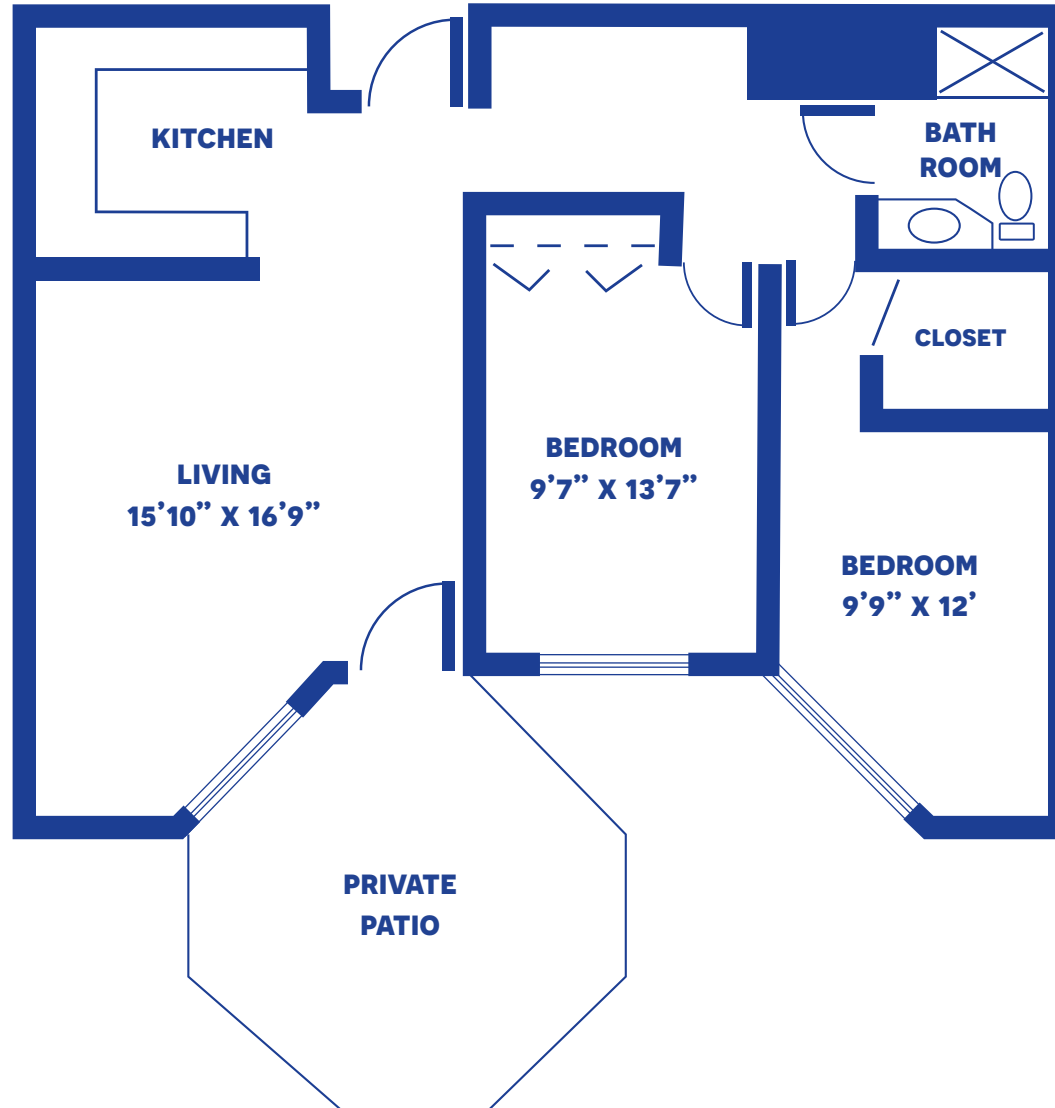

THE REDBUD

STUDIO APARTMENT / 532 SQUARE FEET

Floor plans may vary slightly and are not to scale.

THE BRADFORD

ONE-BEDROOM APARTMENT / 625 SQUARE FEET

Floor plans may vary slightly and are not to scale.

200 CAMPUS DR, DODGE CITY, KS 67801 • WWW.MANOROFTHEPLAINS.ORG

MANOR of the **PLAINS**

A PMMA® COMMUNITY

THE OAK

TWO-BEDROOM APARTMENT / 855 SQUARE FEET

Floor plans may vary slightly and are not to scale.

THE COTTONWOOD

TWO-BEDROOM LARGE APARTMENT / 895 SQUARE FEET

Floor plans may vary slightly and are not to scale.

200 CAMPUS DR, DODGE CITY, KS 67801 • WWW.MANOROFTHEPLAINS.ORG

MANOR of the **PLAINS**
A PMMA® COMMUNITY

THE ASPEN

TWO-BEDROOM DELUXE APARTMENT / 1,186 SQUARE FEET

Floor plans may vary slightly and are not to scale.

200 CAMPUS DR, DODGE CITY, KS 67801 • WWW.MANOROFTHEPLAINS.ORG

MANOR of the **PLAINS**

A PMMA® COMMUNITY

THE MULBERRY

EXECUTIVE SUITE / 1,427 SQUARE FEET

Floor plans may vary slightly and are not to scale.