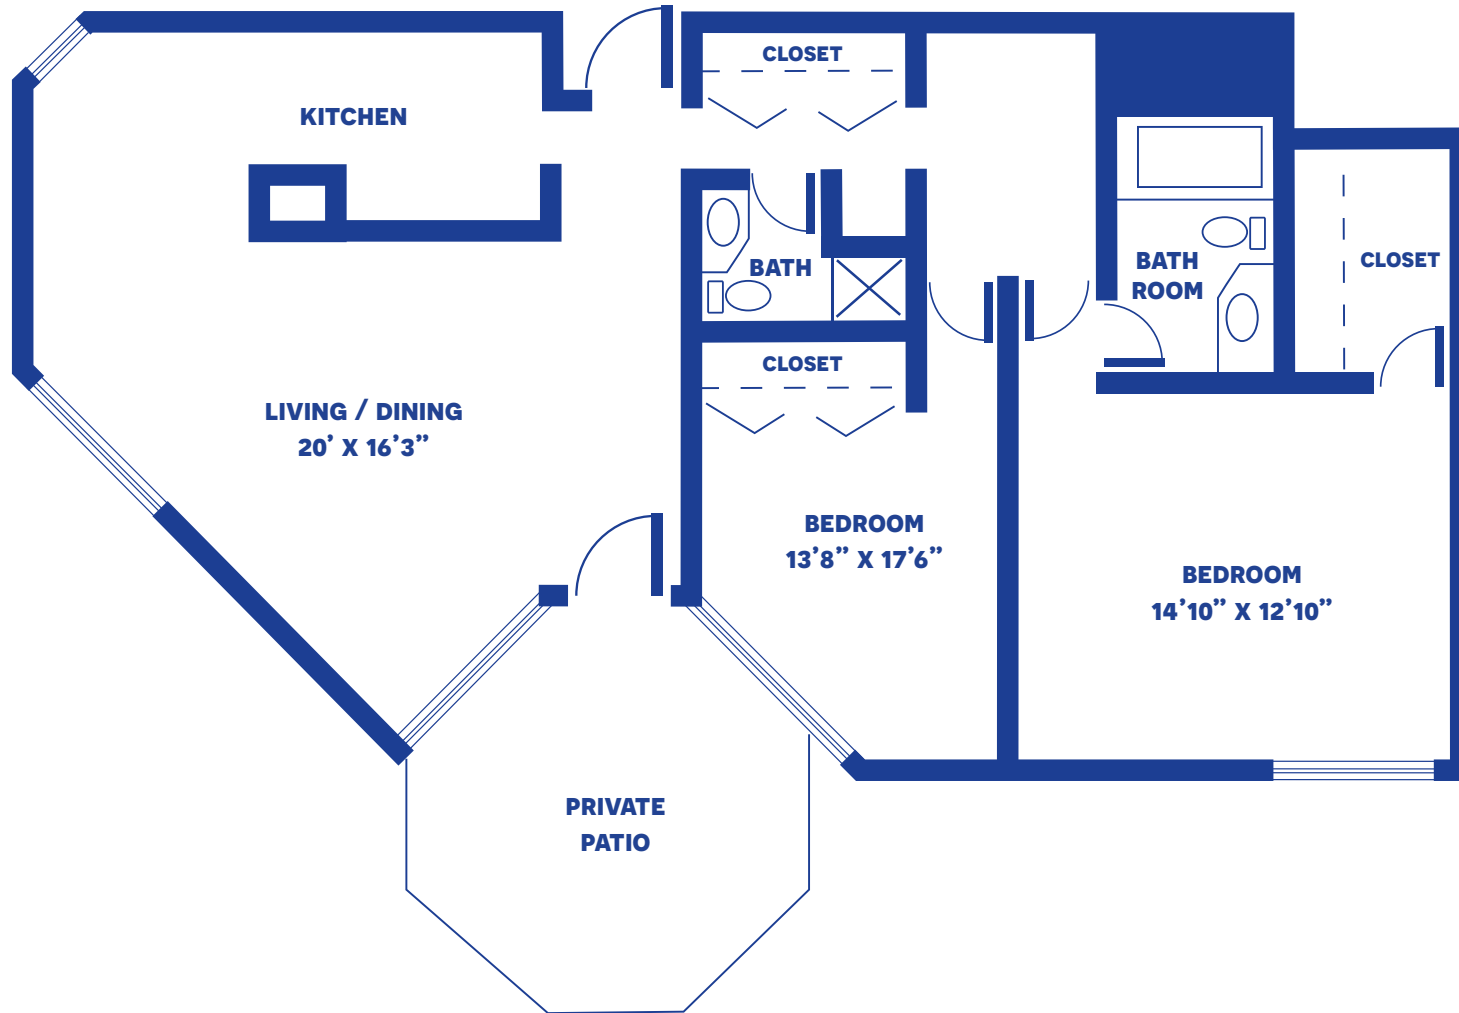

THE REDBUD

STUDIO APARTMENT / 532 SQUARE FEET

Floor plans may vary slightly and are not to scale.

THE BRADFORD

ONE-BEDROOM APARTMENT / 625 SQUARE FEET

Floor plans may vary slightly and are not to scale.

200 CAMPUS DR, DODGE CITY, KS 67801 • WWW.MANOROFTHEPLAINS.ORG

MANOR of the **PLAINS**

A PMMA® COMMUNITY

THE OAK

TWO-BEDROOM APARTMENT / 855 SQUARE FEET

Floor plans may vary slightly and are not to scale.

THE COTTONWOOD

TWO-BEDROOM LARGE APARTMENT / 895 SQUARE FEET

Floor plans may vary slightly and are not to scale.

200 CAMPUS DR, DODGE CITY, KS 67801 • WWW.MANOROFTHEPLAINS.ORG

MANOR of the **PLAINS**
A PMMA® COMMUNITY

THE ASPEN

TWO-BEDROOM DELUXE APARTMENT / 1,186 SQUARE FEET

Floor plans may vary slightly and are not to scale.

200 CAMPUS DR, DODGE CITY, KS 67801 • WWW.MANOROFTHEPLAINS.ORG

MANOR of the **PLAINS**

A PMMA® COMMUNITY

THE MULBERRY

EXECUTIVE SUITE / 1,427 SQUARE FEET

Floor plans may vary slightly and are not to scale.