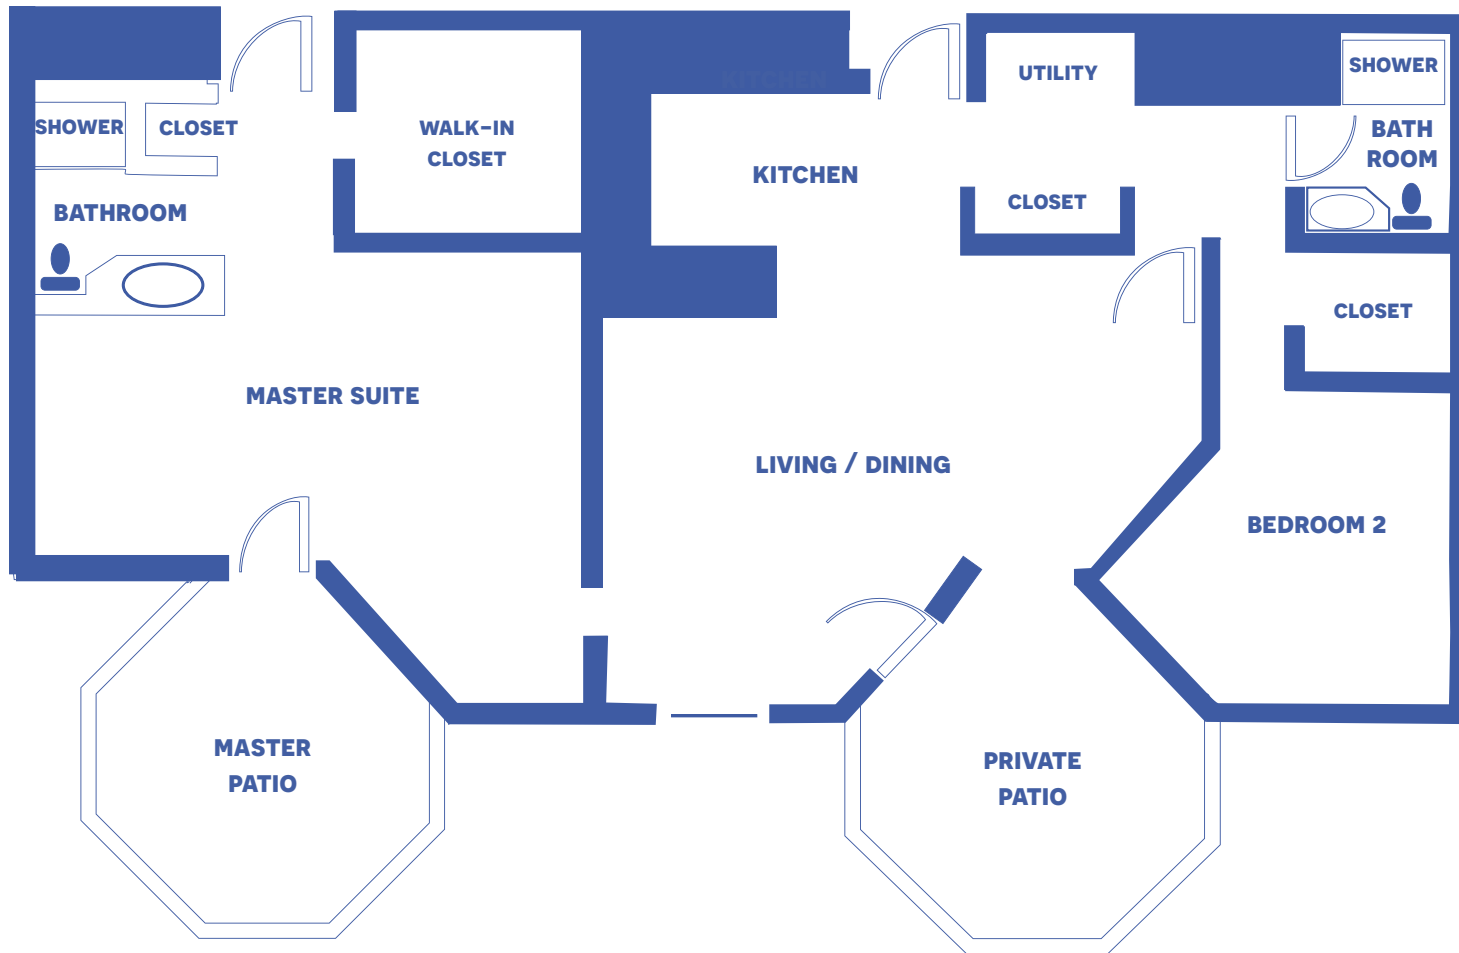

MANOR of the **PLAINS**

A PMMA® COMMUNITY

THE OAK

TWO-BEDROOM APARTMENT / 855 SQUARE FEET

Floor plans may vary slightly and are not to scale.

THE COTTONWOOD

TWO-BEDROOM LARGE APARTMENT / 895 SQUARE FEET

Floor plans may vary slightly and are not to scale.

200 CAMPUS DR, DODGE CITY, KS 67801 • WWW.MANOROFTHEPLAINS.ORG

MANOR of the **PLAINS**
A PMMA® COMMUNITY

THE ASPEN

TWO-BEDROOM DELUXE APARTMENT / 1,186 SQUARE FEET

Floor plans may vary slightly and are not to scale.

200 CAMPUS DR, DODGE CITY, KS 67801 • WWW.MANOROFTHEPLAINS.ORG

MANOR of the **PLAINS**

A PMMA® COMMUNITY

THE MULBERRY

EXECUTIVE SUITE / 1,427 SQUARE FEET

Floor plans may vary slightly and are not to scale.