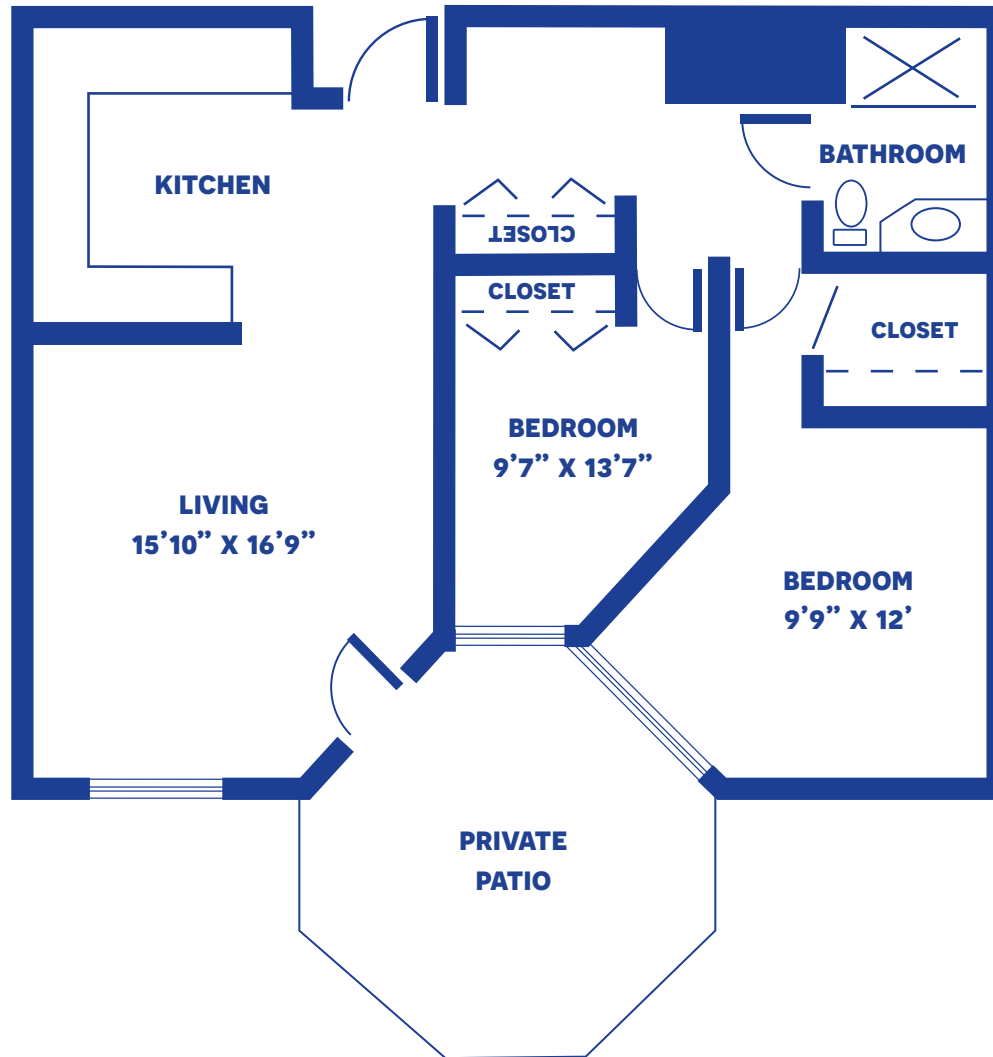

THE REDBUD

STUDIO APARTMENT / 532 SQUARE FEET

Floor plans may vary slightly and are not to scale.

THE BRADFORD

ONE-BEDROOM APARTMENT / 625 SQUARE FEET

Floor plans may vary slightly and are not to scale.

200 CAMPUS DR, DODGE CITY, KS 67801 • WWW.MANOROFTHEPLAINS.ORG

MANOR of the **PLAINS**

A PMMA® COMMUNITY

THE OAK

TWO-BEDROOM APARTMENT / 855 SQUARE FEET

Floor plans may vary slightly and are not to scale.

THE COTTONWOOD

TWO-BEDROOM LARGE APARTMENT / 895 SQUARE FEET

Floor plans may vary slightly and are not to scale.

200 CAMPUS DR, DODGE CITY, KS 67801 • WWW.MANOROFTHEPLAINS.ORG

MANOR of the **PLAINS**
A PMMA® COMMUNITY

THE ASPEN

TWO-BEDROOM DELUXE APARTMENT / 1,186 SQUARE FEET

Floor plans may vary slightly and are not to scale.

200 CAMPUS DR, DODGE CITY, KS 67801 • WWW.MANOROFTHEPLAINS.ORG

MANOR of the **PLAINS**

A PMMA® COMMUNITY

THE MULBERRY

EXECUTIVE SUITE / 1,427 SQUARE FEET

Floor plans may vary slightly and are not to scale.