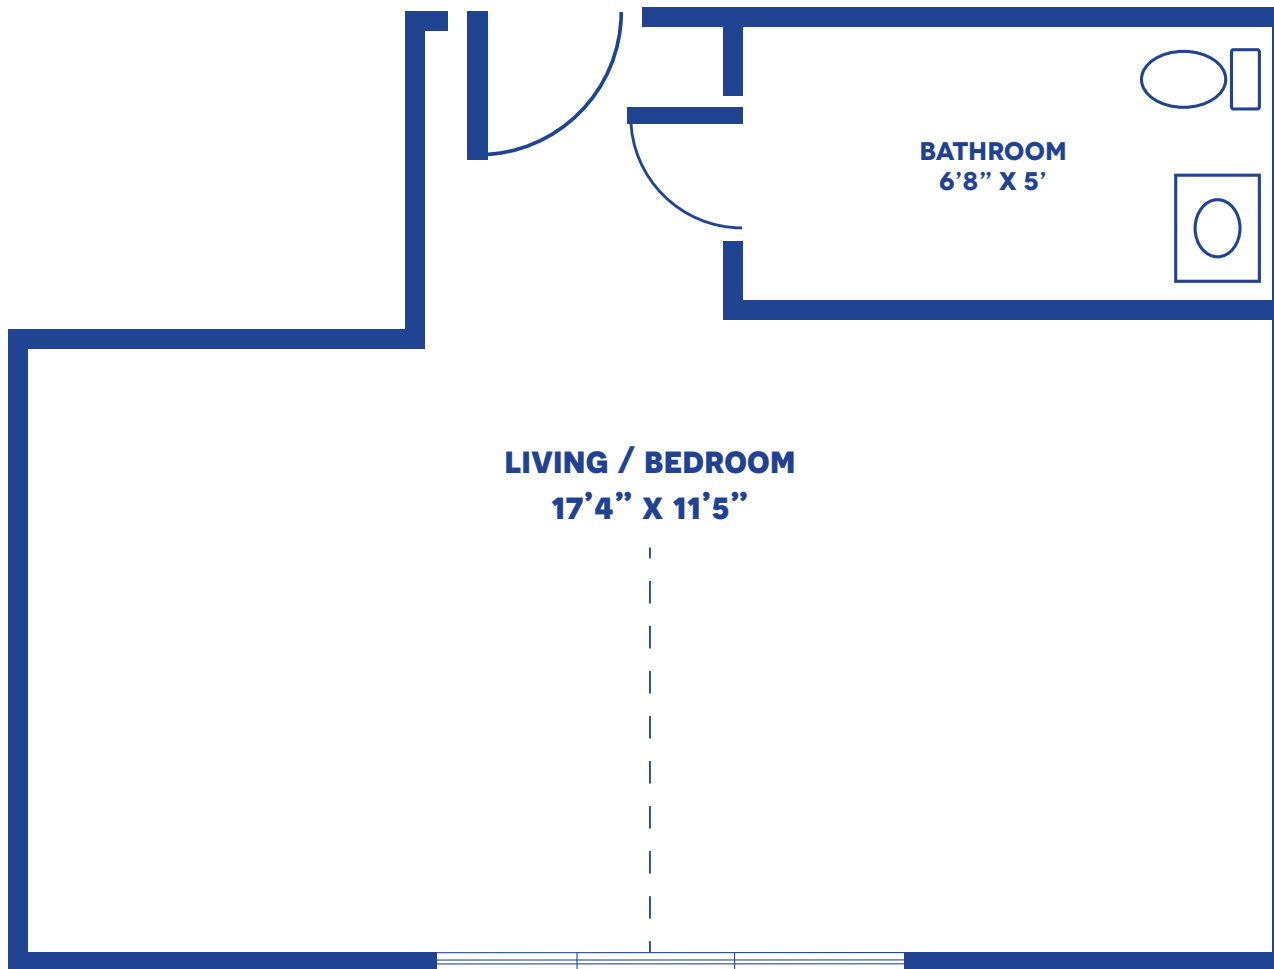

# SEMI-PRIVATE RESIDENCE

UTZ & CLAASSEN HOUSE – SHARED / 283 SQUARE FEET

*Floor plans may vary slightly and are not to scale.*