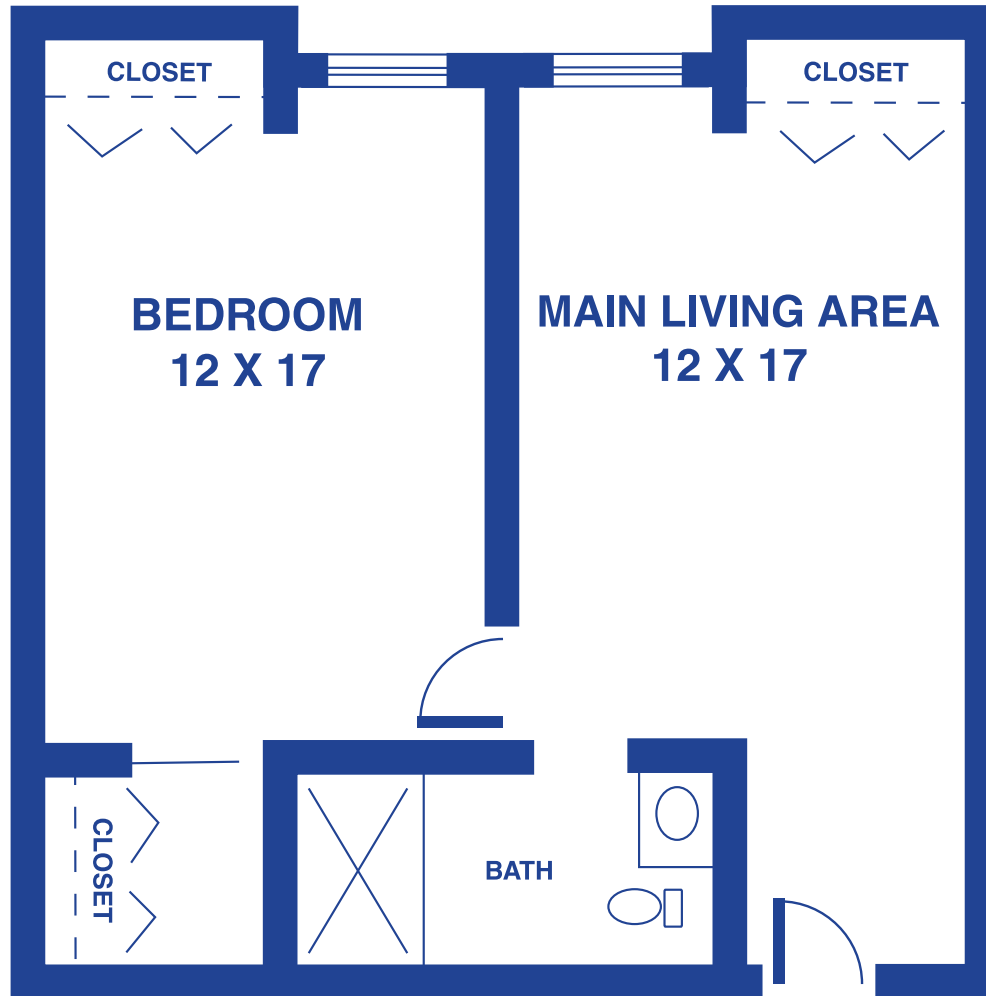

THE OAKWOOD

STUDIO- HALF BATH / 204 SQUARE FEET

Floor plans may vary slightly and are not to scale.

THE KATY

STUDIO – FULL BATH / 180 SQUARE FEET

Floor plans may vary slightly and are not to scale.

THE FOREST

ONE-BEDROOM / 408 SQUARE FEET

Floor plans may vary slightly and are not to scale.

ONE-BEDROOM WITH KITCHEN

408 SQUARE FEET

Floor plans may vary slightly and are not to scale.