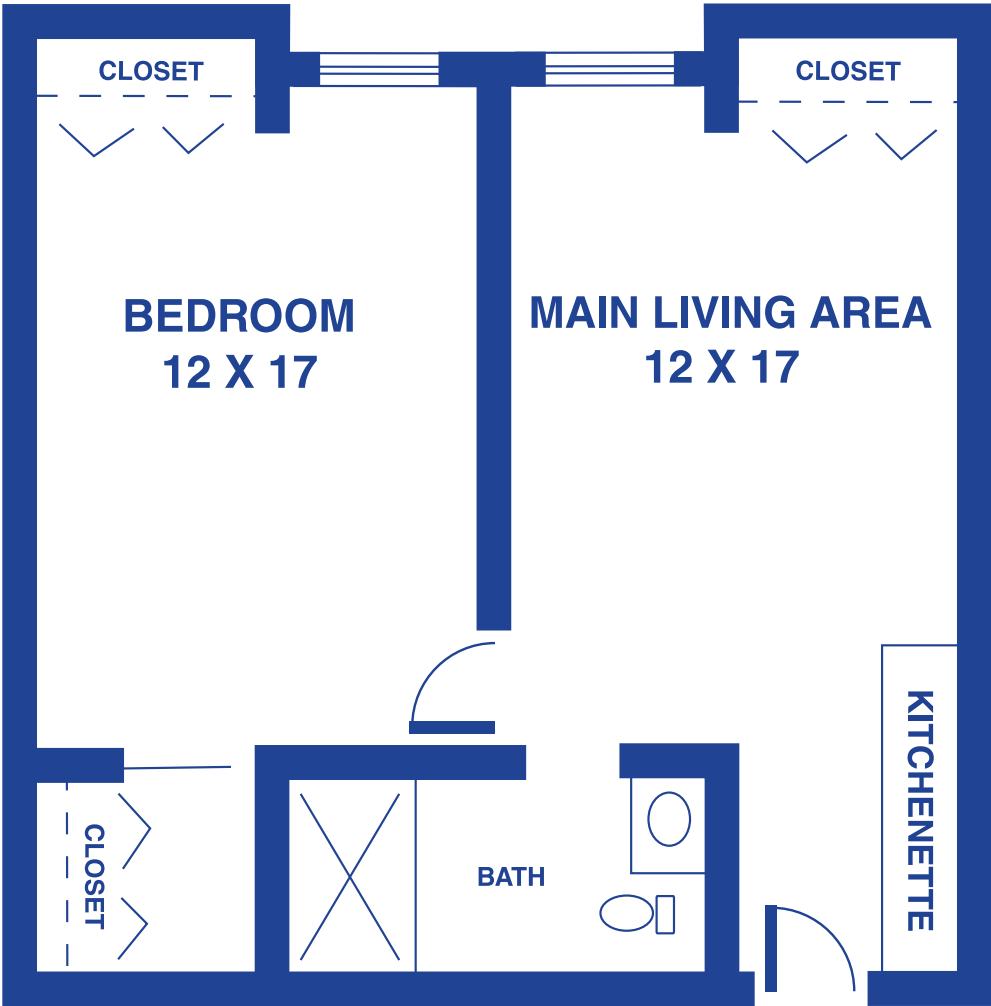

THE OAKWOOD

STUDIO- HALF BATH / 204 SQUARE FEET

Floor plans may vary slightly and are not to scale.

THE KATY

STUDIO – FULL BATH / 180 SQUARE FEET

Floor plans may vary slightly and are not to scale.

THE FOREST

ONE-BEDROOM / 408 SQUARE FEET

Floor plans may vary slightly and are not to scale.

ONE-BEDROOM WITH KITCHEN

408 SQUARE FEET

Floor plans may vary slightly and are not to scale.