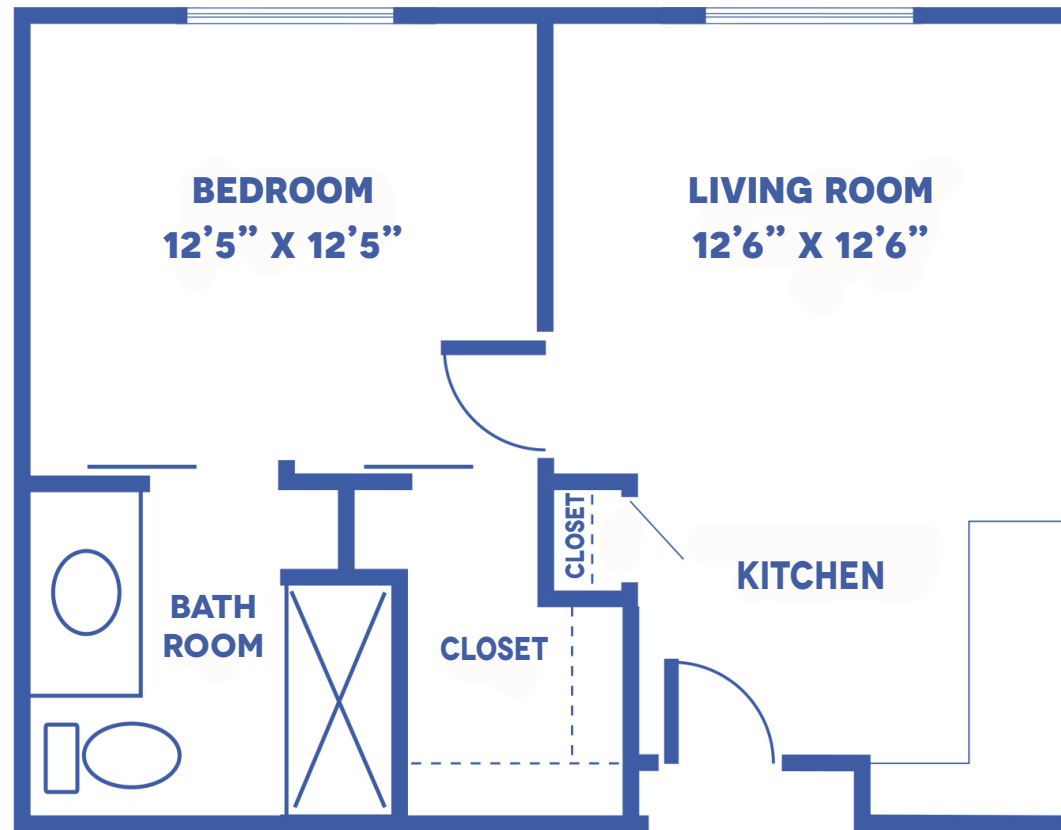

THE PRAIRIE

1 BEDROOM DELUXE / 550 SQUARE FEET

Floor plans may vary slightly and are not to scale.

2601 EAST CRAWFORD ST, SALINA, KS 67401 • WWW.SALINAPRESBYTERIANMANOR.ORG

SALINA
Presbyterian Manor®