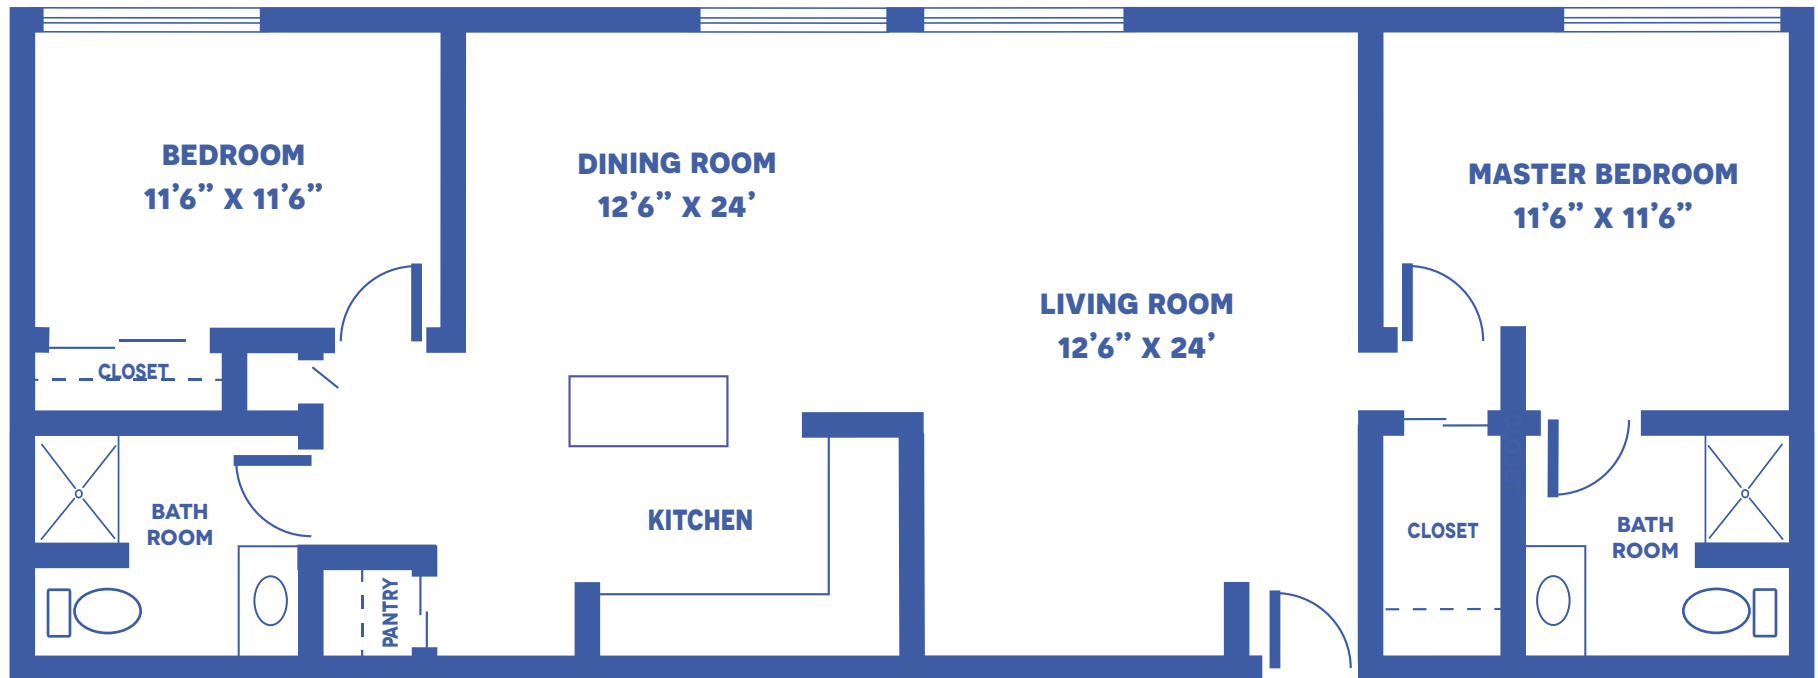

THE SCHILLING B

2 BEDROOM DELUXE / 1,200 SQUARE FEET

Floor plans may vary slightly and are not to scale.

2601 EAST CRAWFORD ST, SALINA, KS 67401 • WWW.SALINAPRESBYTERIANMANOR.ORG

SALINA
Presbyterian Manor®