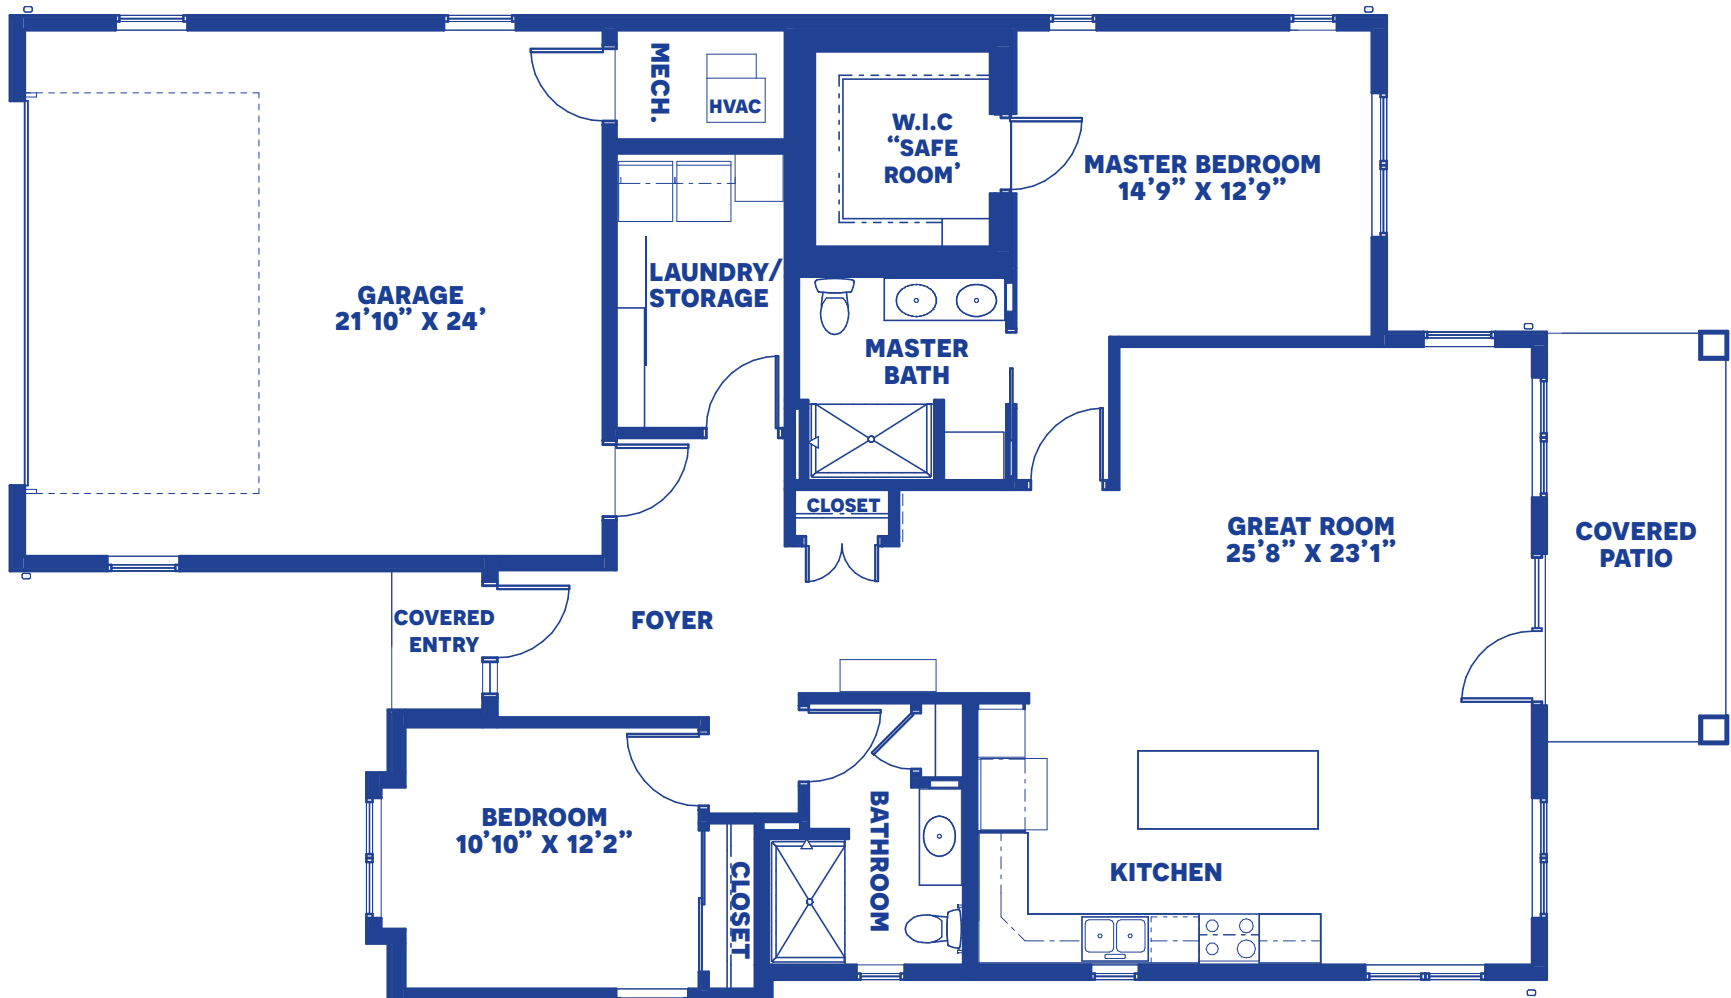

THE COTTONWOOD

2 BEDROOM VILLA / 1,629 SQUARE FEET

Floor plans may vary slightly and are not to scale.