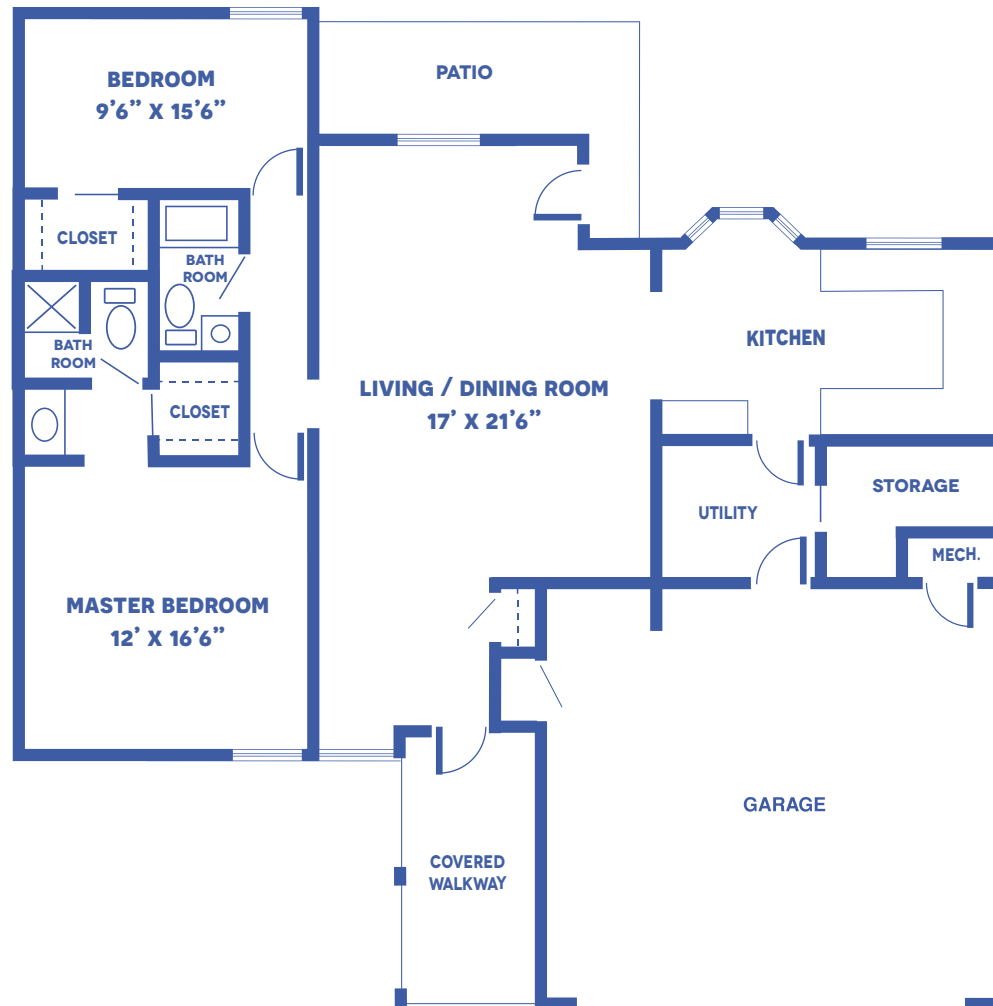

# VISTA COURT

2 BEDROOM TOWNHOMES / 1 OR 2 CAR GARAGE / 1,147 – 1,415 SQUARE FEET

Floor plans may vary slightly and are not to scale.