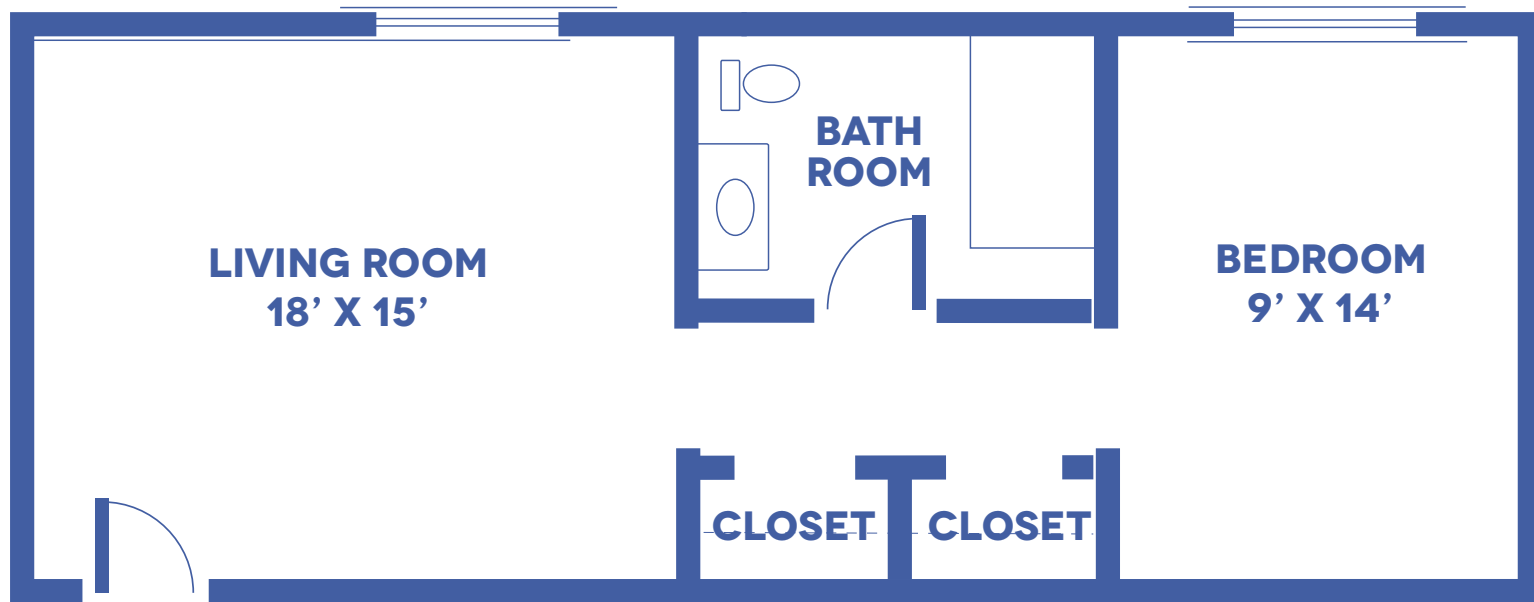

# THE ROBIN

ONE-BEDROOM / 501 SQUARE FEET

*Floor plans may vary slightly and are not to scale.*

4712 SW 6TH AVE, TOPEKA, KS 66606 • [WWW.TOPEKAPRESBYTERIANMANOR.ORG](http://WWW.TOPEKAPRESBYTERIANMANOR.ORG)