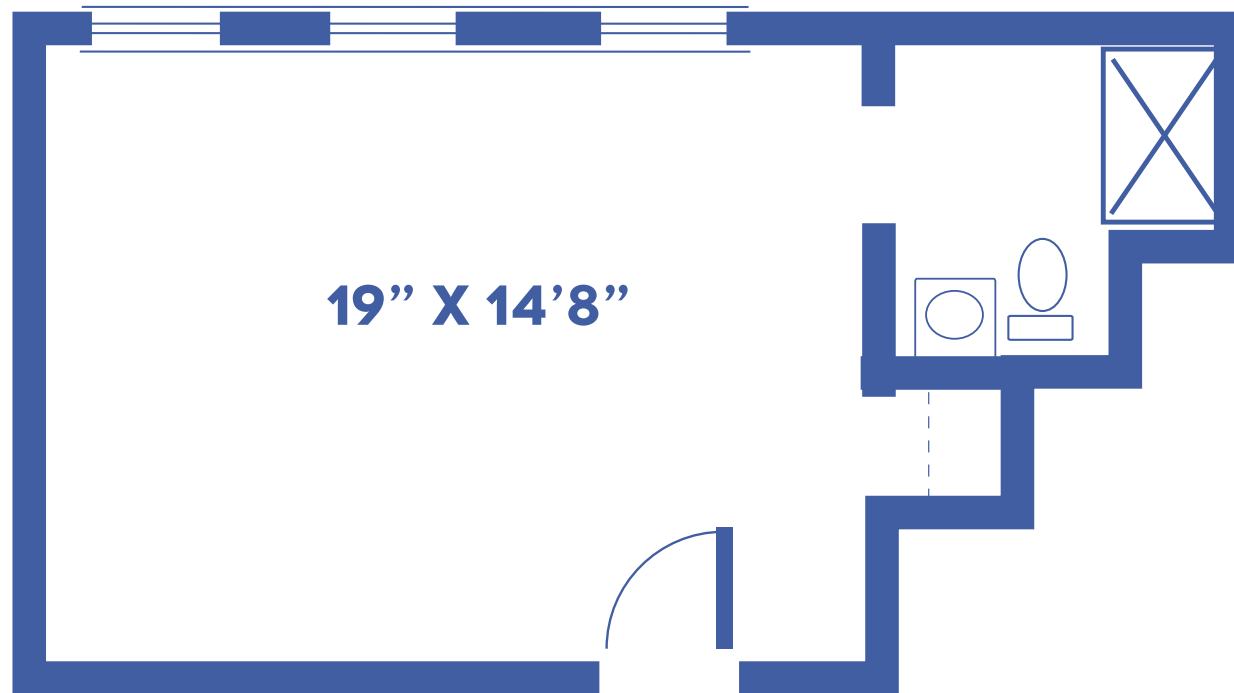

THE STARLING

STUDIO LARGE / 320 SQUARE FEET

Floor plans may vary slightly and are not to scale.