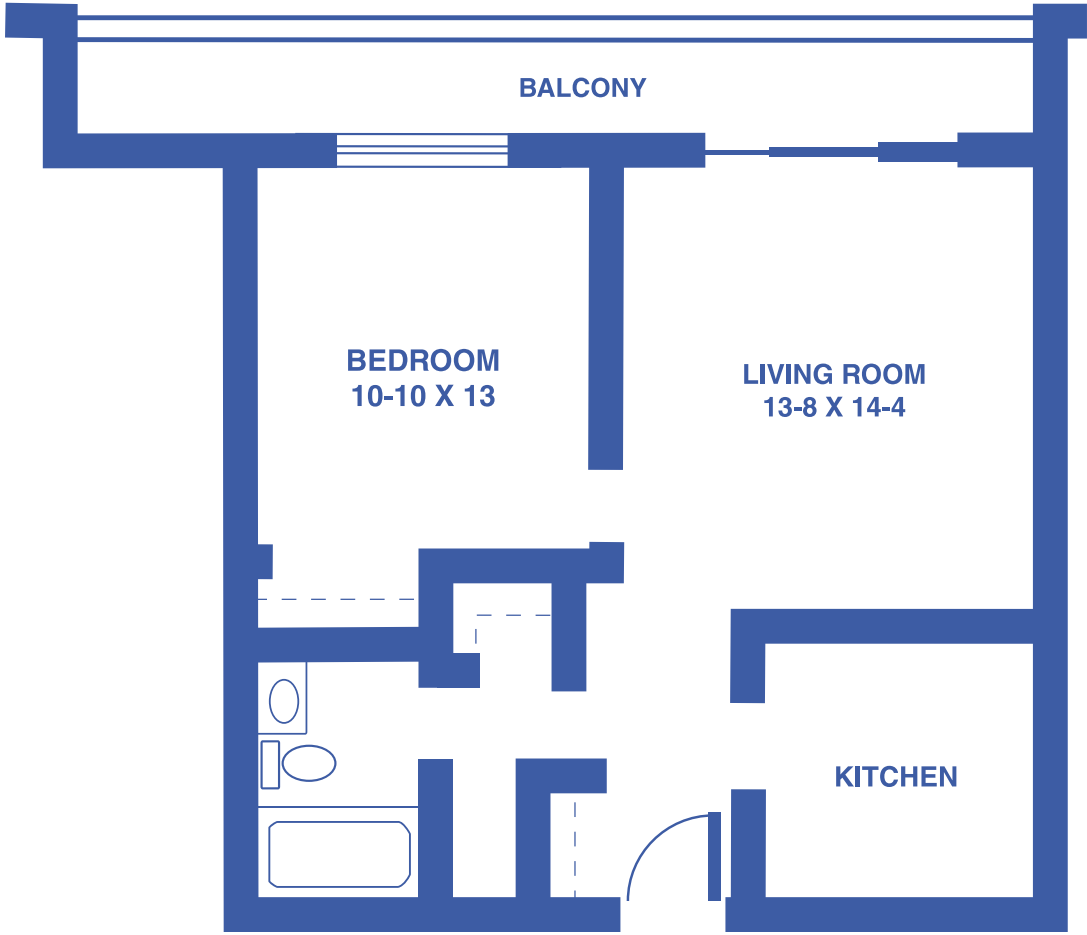

TOWER APARTMENTS: THE WILLOW

ONE-BEDROOM DELUXE / 550 SQUARE FEET

Floor plans may vary slightly and are not to scale.