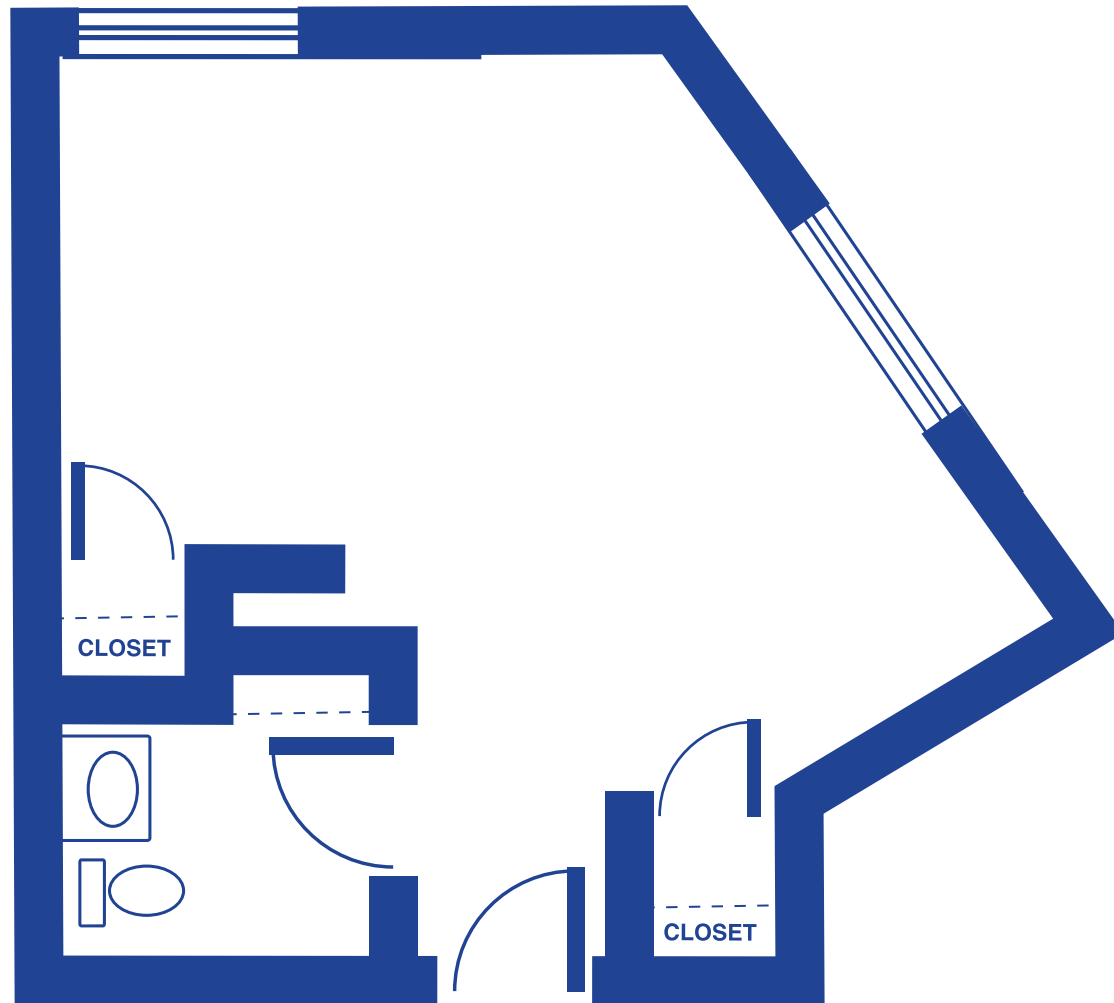

# PRIVATE RESIDENCE

*Floor plans may vary slightly and are not to scale.*

# PRIVATE DELUXE RESIDENCE

*Floor plans may vary slightly and are not to scale.*

4712 SW 6TH AVE, TOPEKA, KS 66606 • [WWW.TOPEKAPRESBYTERIANMANOR.ORG](http://WWW.TOPEKAPRESBYTERIANMANOR.ORG)

**TOPEKA**  
Presbyterian Manor<sup>®</sup>