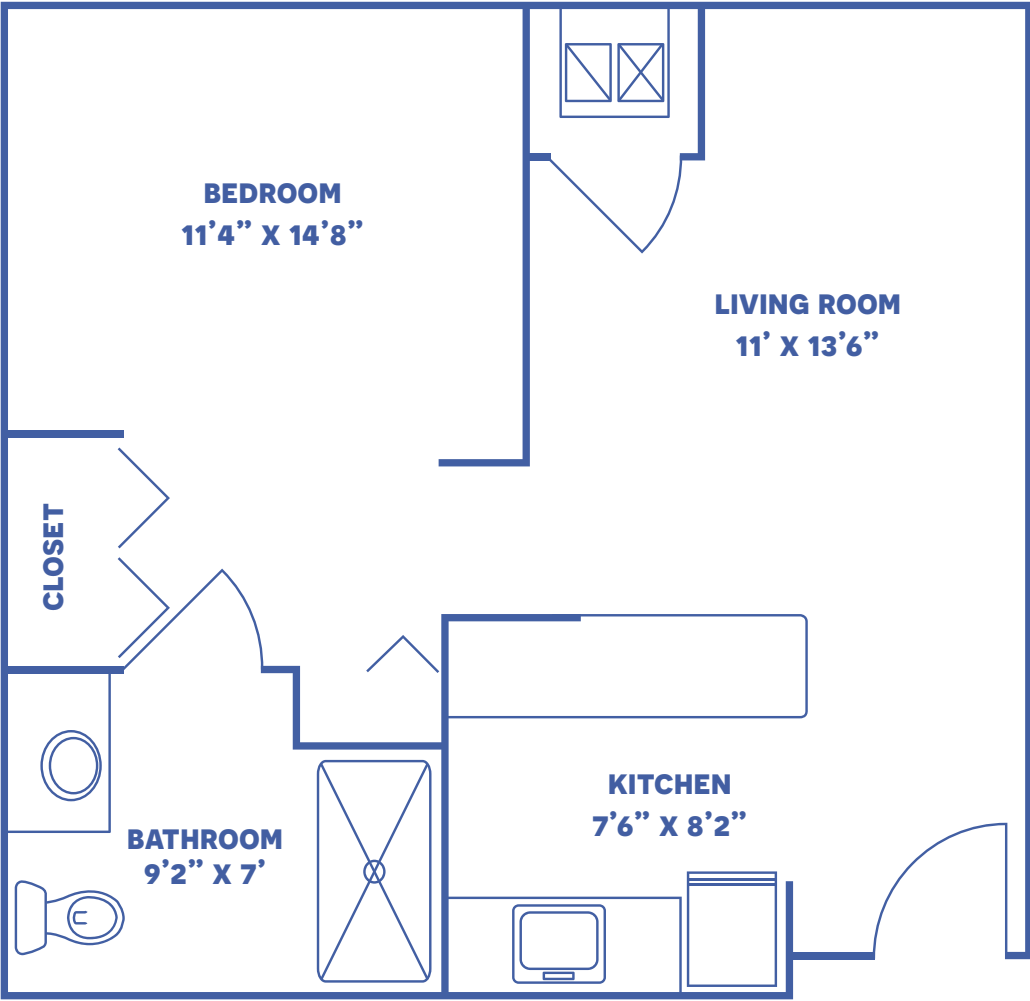

THE PRIMROSE

ONE-BEDROOM STANDARD / 449 SQUARE FEET

Floor plans may vary slightly and are not to scale.

4700 W 13TH ST N, WICHITA, KS • WWW.WICHITAPRESBYTERIANMANOR.ORG

WICHITA
Presbyterian Manor

THE BLUEBELL

ONE-BEDROOM DELUXE / 531 SQUARE FEET

Floor plans may vary slightly and are not to scale.

THE IRIS

ONE-BEDROOM GRAND / 725 SQUARE FEET

Floor plans may vary slightly and are not to scale.

4700 W 13TH ST N, WICHITA, KS • WWW.WICHITAPRESBYTERIANMANOR.ORG

WICHITA
Presbyterian Manor

THE SUNFLOWER

TWO-BEDROOM / 769 SQUARE FEET

Floor plans may vary slightly and are not to scale.

THE MALLOW

MEMORY CARE / 362 SQUARE FEET

Floor plans may vary slightly and are not to scale.