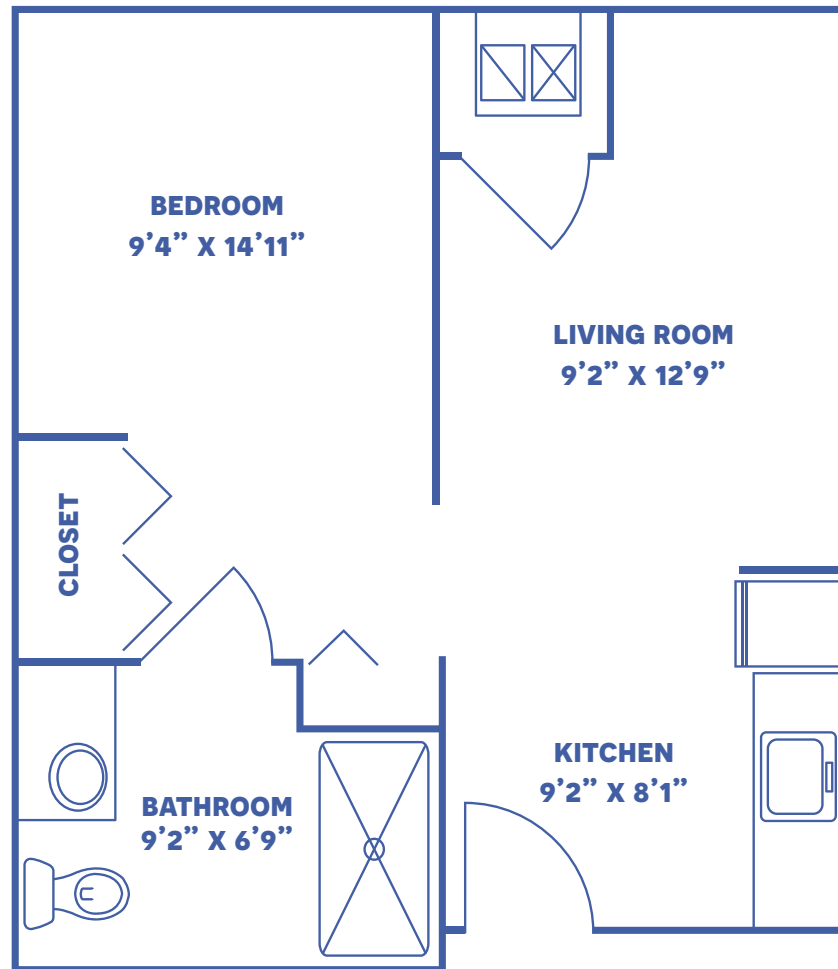

THE PRIMROSE

ONE-BEDROOM STANDARD / 449 SQUARE FEET

Floor plans may vary slightly and are not to scale.

4700 W 13TH ST N, WICHITA, KS • WWW.WICHITAPRESBYTERIANMANOR.ORG

WICHITA
Presbyterian Manor

THE BLUEBELL

ONE-BEDROOM DELUXE / 531 SQUARE FEET

Floor plans may vary slightly and are not to scale.

THE IRIS

ONE-BEDROOM GRAND / 725 SQUARE FEET

Floor plans may vary slightly and are not to scale.

4700 W 13TH ST N, WICHITA, KS • WWW.WICHITAPRESBYTERIANMANOR.ORG

WICHITA
Presbyterian Manor

THE SUNFLOWER

TWO-BEDROOM / 769 SQUARE FEET

Floor plans may vary slightly and are not to scale.

THE MALLOW

MEMORY CARE / 362 SQUARE FEET

Floor plans may vary slightly and are not to scale.