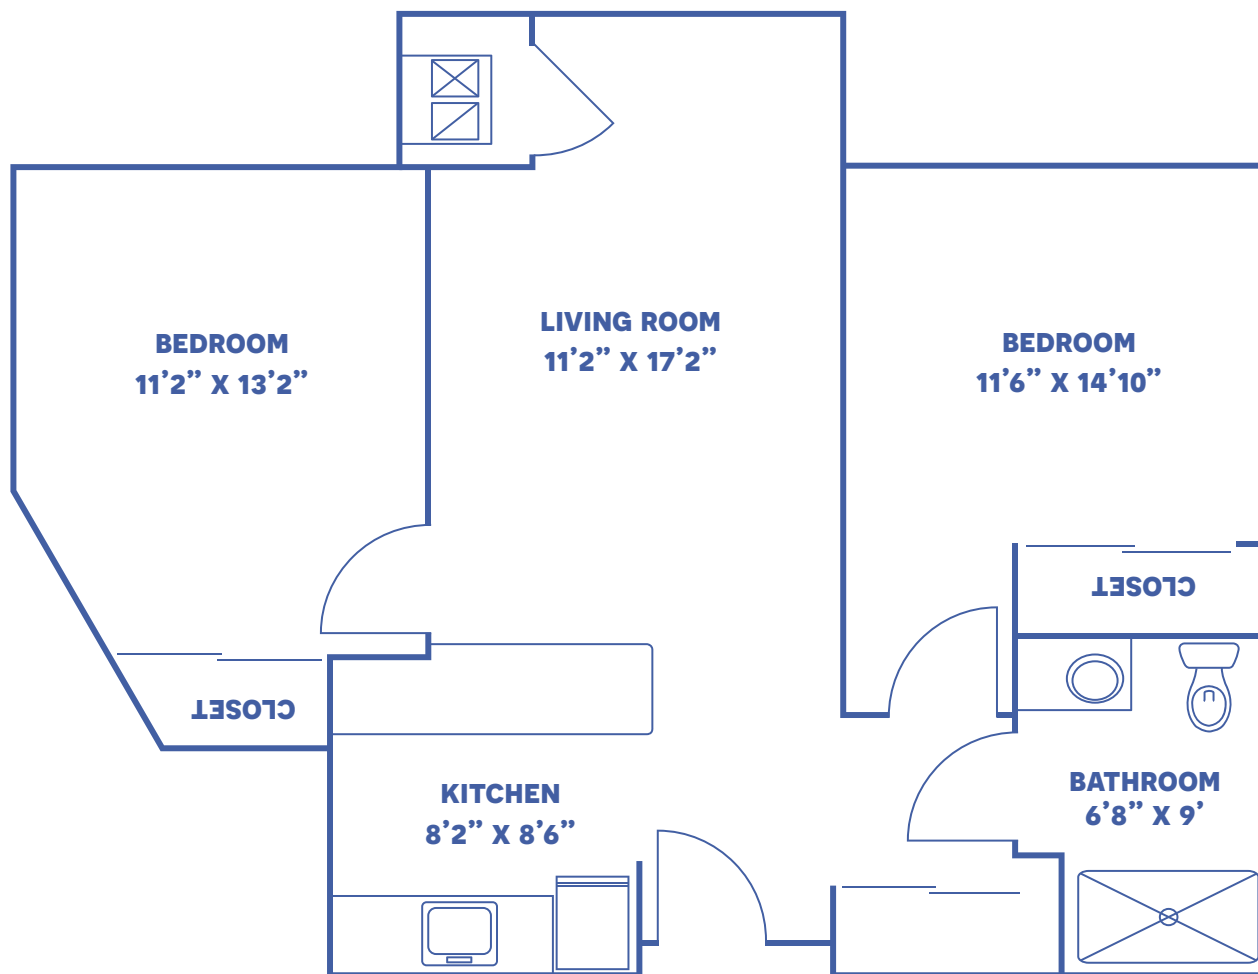

THE PRIMROSE

ONE-BEDROOM STANDARD / 449 SQUARE FEET

Floor plans may vary slightly and are not to scale.

4700 W 13TH ST N, WICHITA, KS • WWW.WICHITAPRESBYTERIANMANOR.ORG

WICHITA
Presbyterian Manor

THE BLUEBELL

ONE-BEDROOM DELUXE / 531 SQUARE FEET

Floor plans may vary slightly and are not to scale.

THE IRIS

ONE-BEDROOM GRAND / 725 SQUARE FEET

Floor plans may vary slightly and are not to scale.

4700 W 13TH ST N, WICHITA, KS • WWW.WICHITAPRESBYTERIANMANOR.ORG

WICHITA
Presbyterian Manor

THE SUNFLOWER

TWO-BEDROOM / 769 SQUARE FEET

Floor plans may vary slightly and are not to scale.

THE MALLOW

MEMORY CARE / 362 SQUARE FEET

Floor plans may vary slightly and are not to scale.