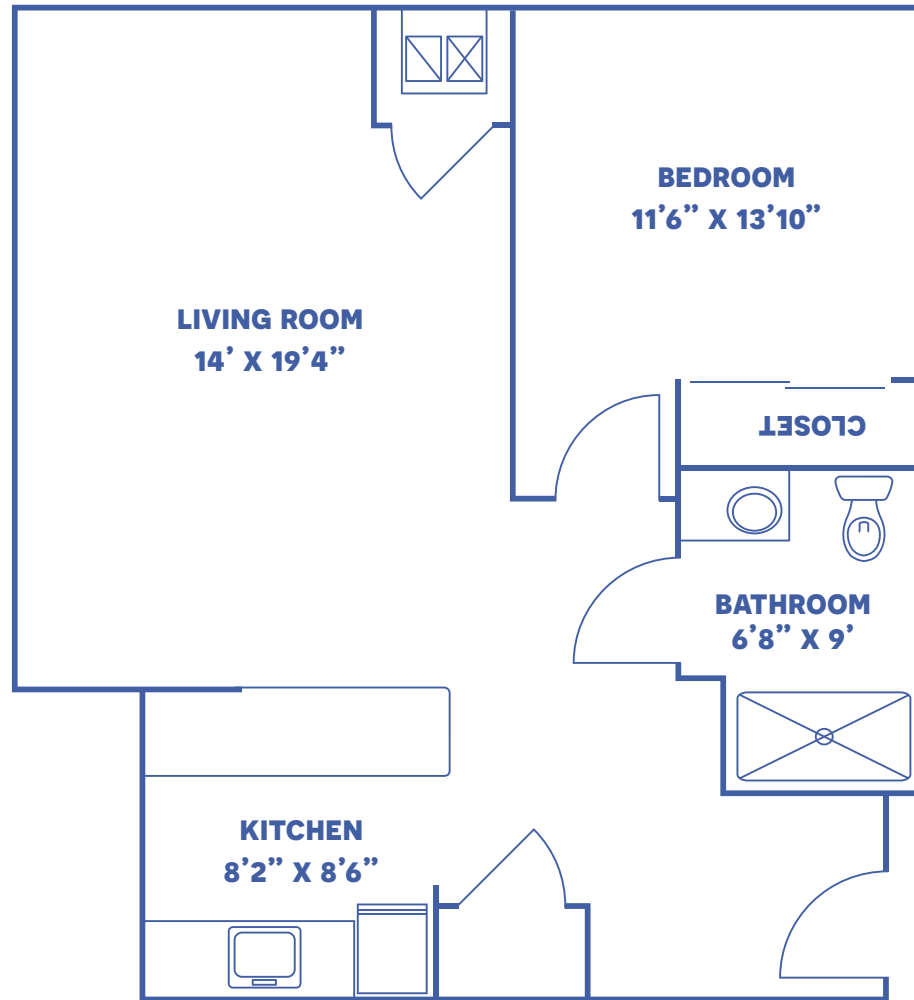

THE PRIMROSE

ONE-BEDROOM STANDARD / 449 SQUARE FEET

Floor plans may vary slightly and are not to scale.

4700 W 13TH ST N, WICHITA, KS • WWW.WICHITAPRESBYTERIANMANOR.ORG

WICHITA
Presbyterian Manor

THE BLUEBELL

ONE-BEDROOM DELUXE / 531 SQUARE FEET

Floor plans may vary slightly and are not to scale.

THE IRIS

ONE-BEDROOM GRAND / 725 SQUARE FEET

Floor plans may vary slightly and are not to scale.

4700 W 13TH ST N, WICHITA, KS • WWW.WICHITAPRESBYTERIANMANOR.ORG

WICHITA
Presbyterian Manor

THE SUNFLOWER

TWO-BEDROOM / 769 SQUARE FEET

Floor plans may vary slightly and are not to scale.

THE MALLOW

MEMORY CARE / 362 SQUARE FEET

Floor plans may vary slightly and are not to scale.