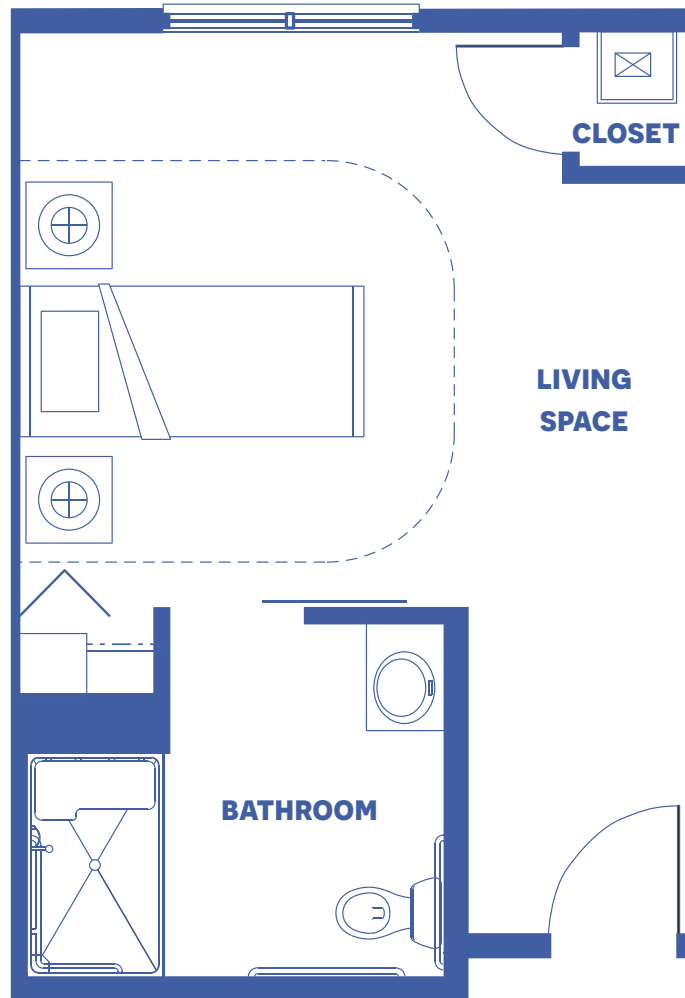

THE PRIMROSE

ONE-BEDROOM STANDARD / 449 SQUARE FEET

Floor plans may vary slightly and are not to scale.

4700 W 13TH ST N, WICHITA, KS • WWW.WICHITAPRESBYTERIANMANOR.ORG

WICHITA
Presbyterian Manor

THE BLUEBELL

ONE-BEDROOM DELUXE / 531 SQUARE FEET

Floor plans may vary slightly and are not to scale.

THE IRIS

ONE-BEDROOM GRAND / 725 SQUARE FEET

Floor plans may vary slightly and are not to scale.

4700 W 13TH ST N, WICHITA, KS • WWW.WICHITAPRESBYTERIANMANOR.ORG

WICHITA
Presbyterian Manor

THE SUNFLOWER

TWO-BEDROOM / 769 SQUARE FEET

Floor plans may vary slightly and are not to scale.

THE MALLOW

MEMORY CARE / 362 SQUARE FEET

Floor plans may vary slightly and are not to scale.