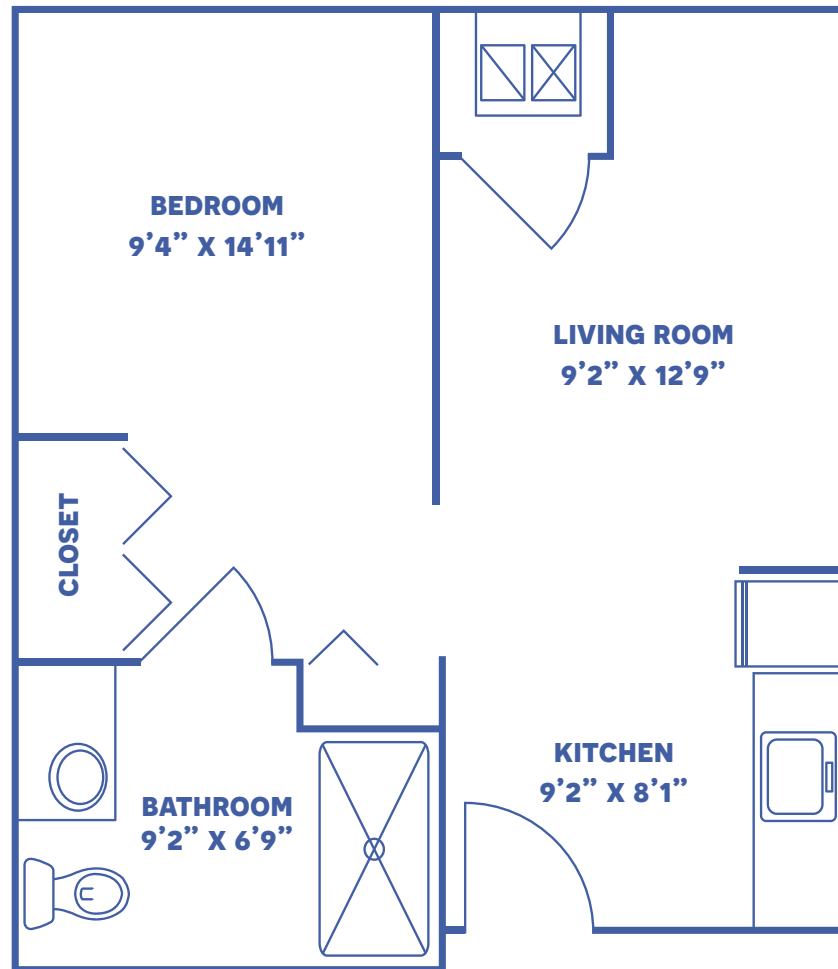

THE PRIMROSE

ONE-BEDROOM STANDARD / 449 SQUARE FEET

Floor plans may vary slightly and are not to scale.

4700 W 13TH ST N, WICHITA, KS • WWW.WICHITAPRESBYTERIANMANOR.ORG

WICHITA
Presbyterian Manor