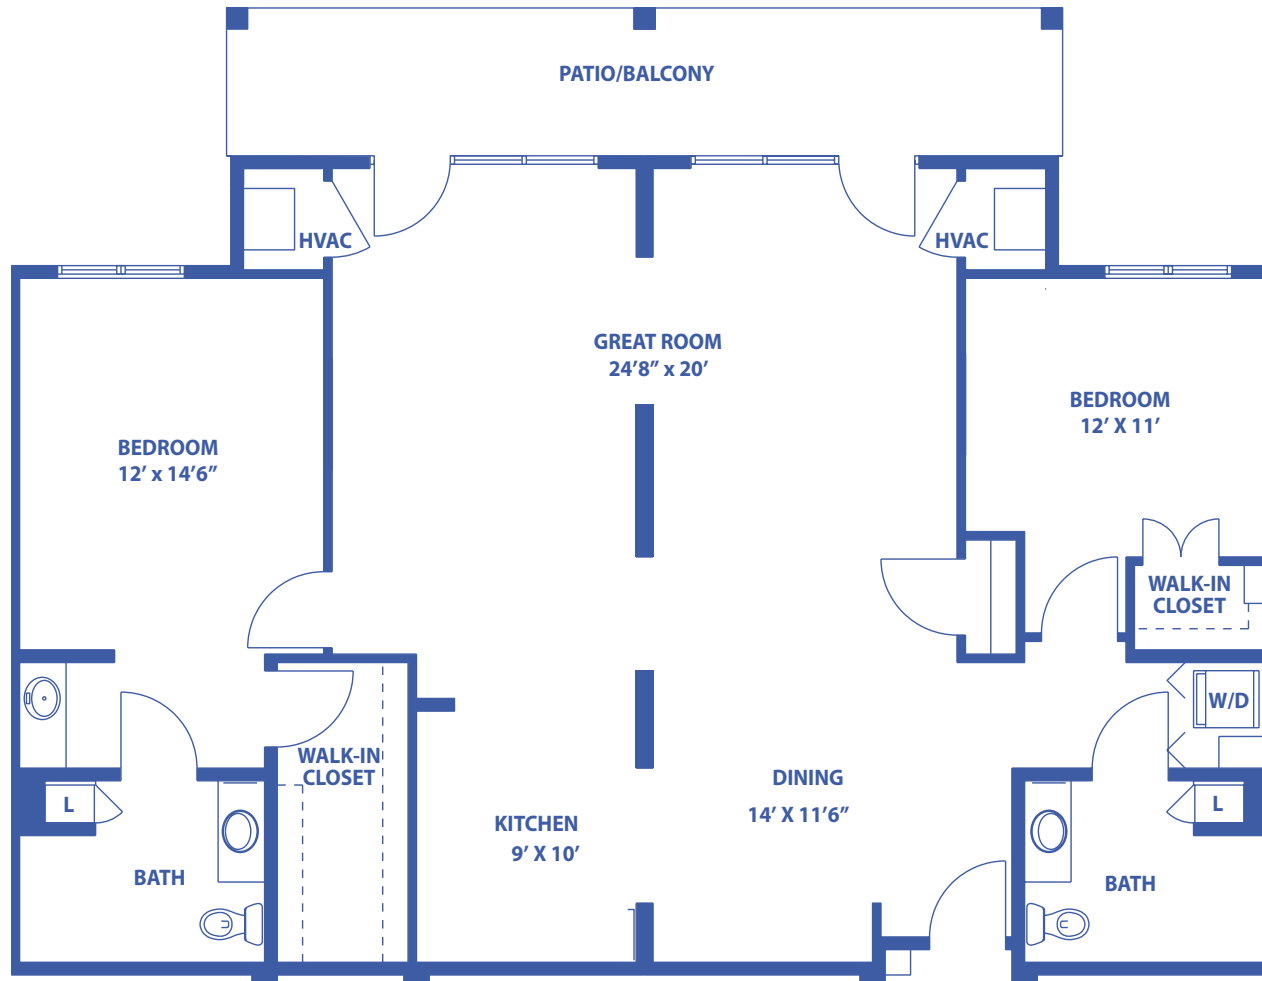

THE WESTERLY: THE COLEMAN

2-BEDROOM, 2-BATHROOM APARTMENT / 1,532 SQUARE FEET

Floor plans may vary slightly and are not to scale.

4700 W 13TH ST N, WICHITA, KS • WWW.WICHITAPRESBYTERIANMANOR.ORG