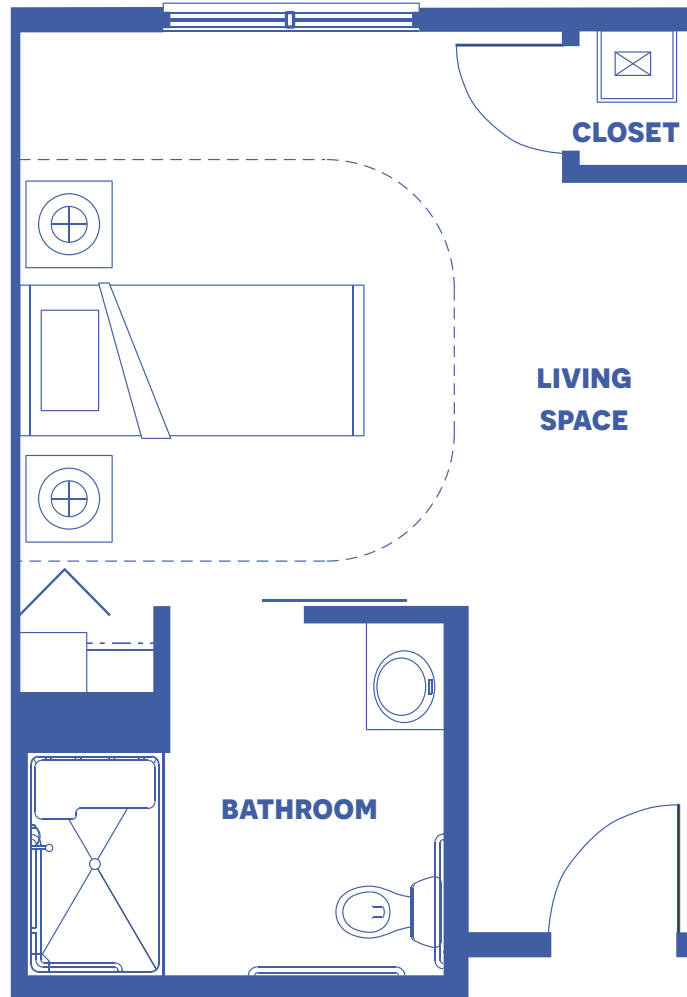

# THE MALLOW

MEMORY CARE / 362 SQUARE FEET

*Floor plans may vary slightly and are not to scale.*